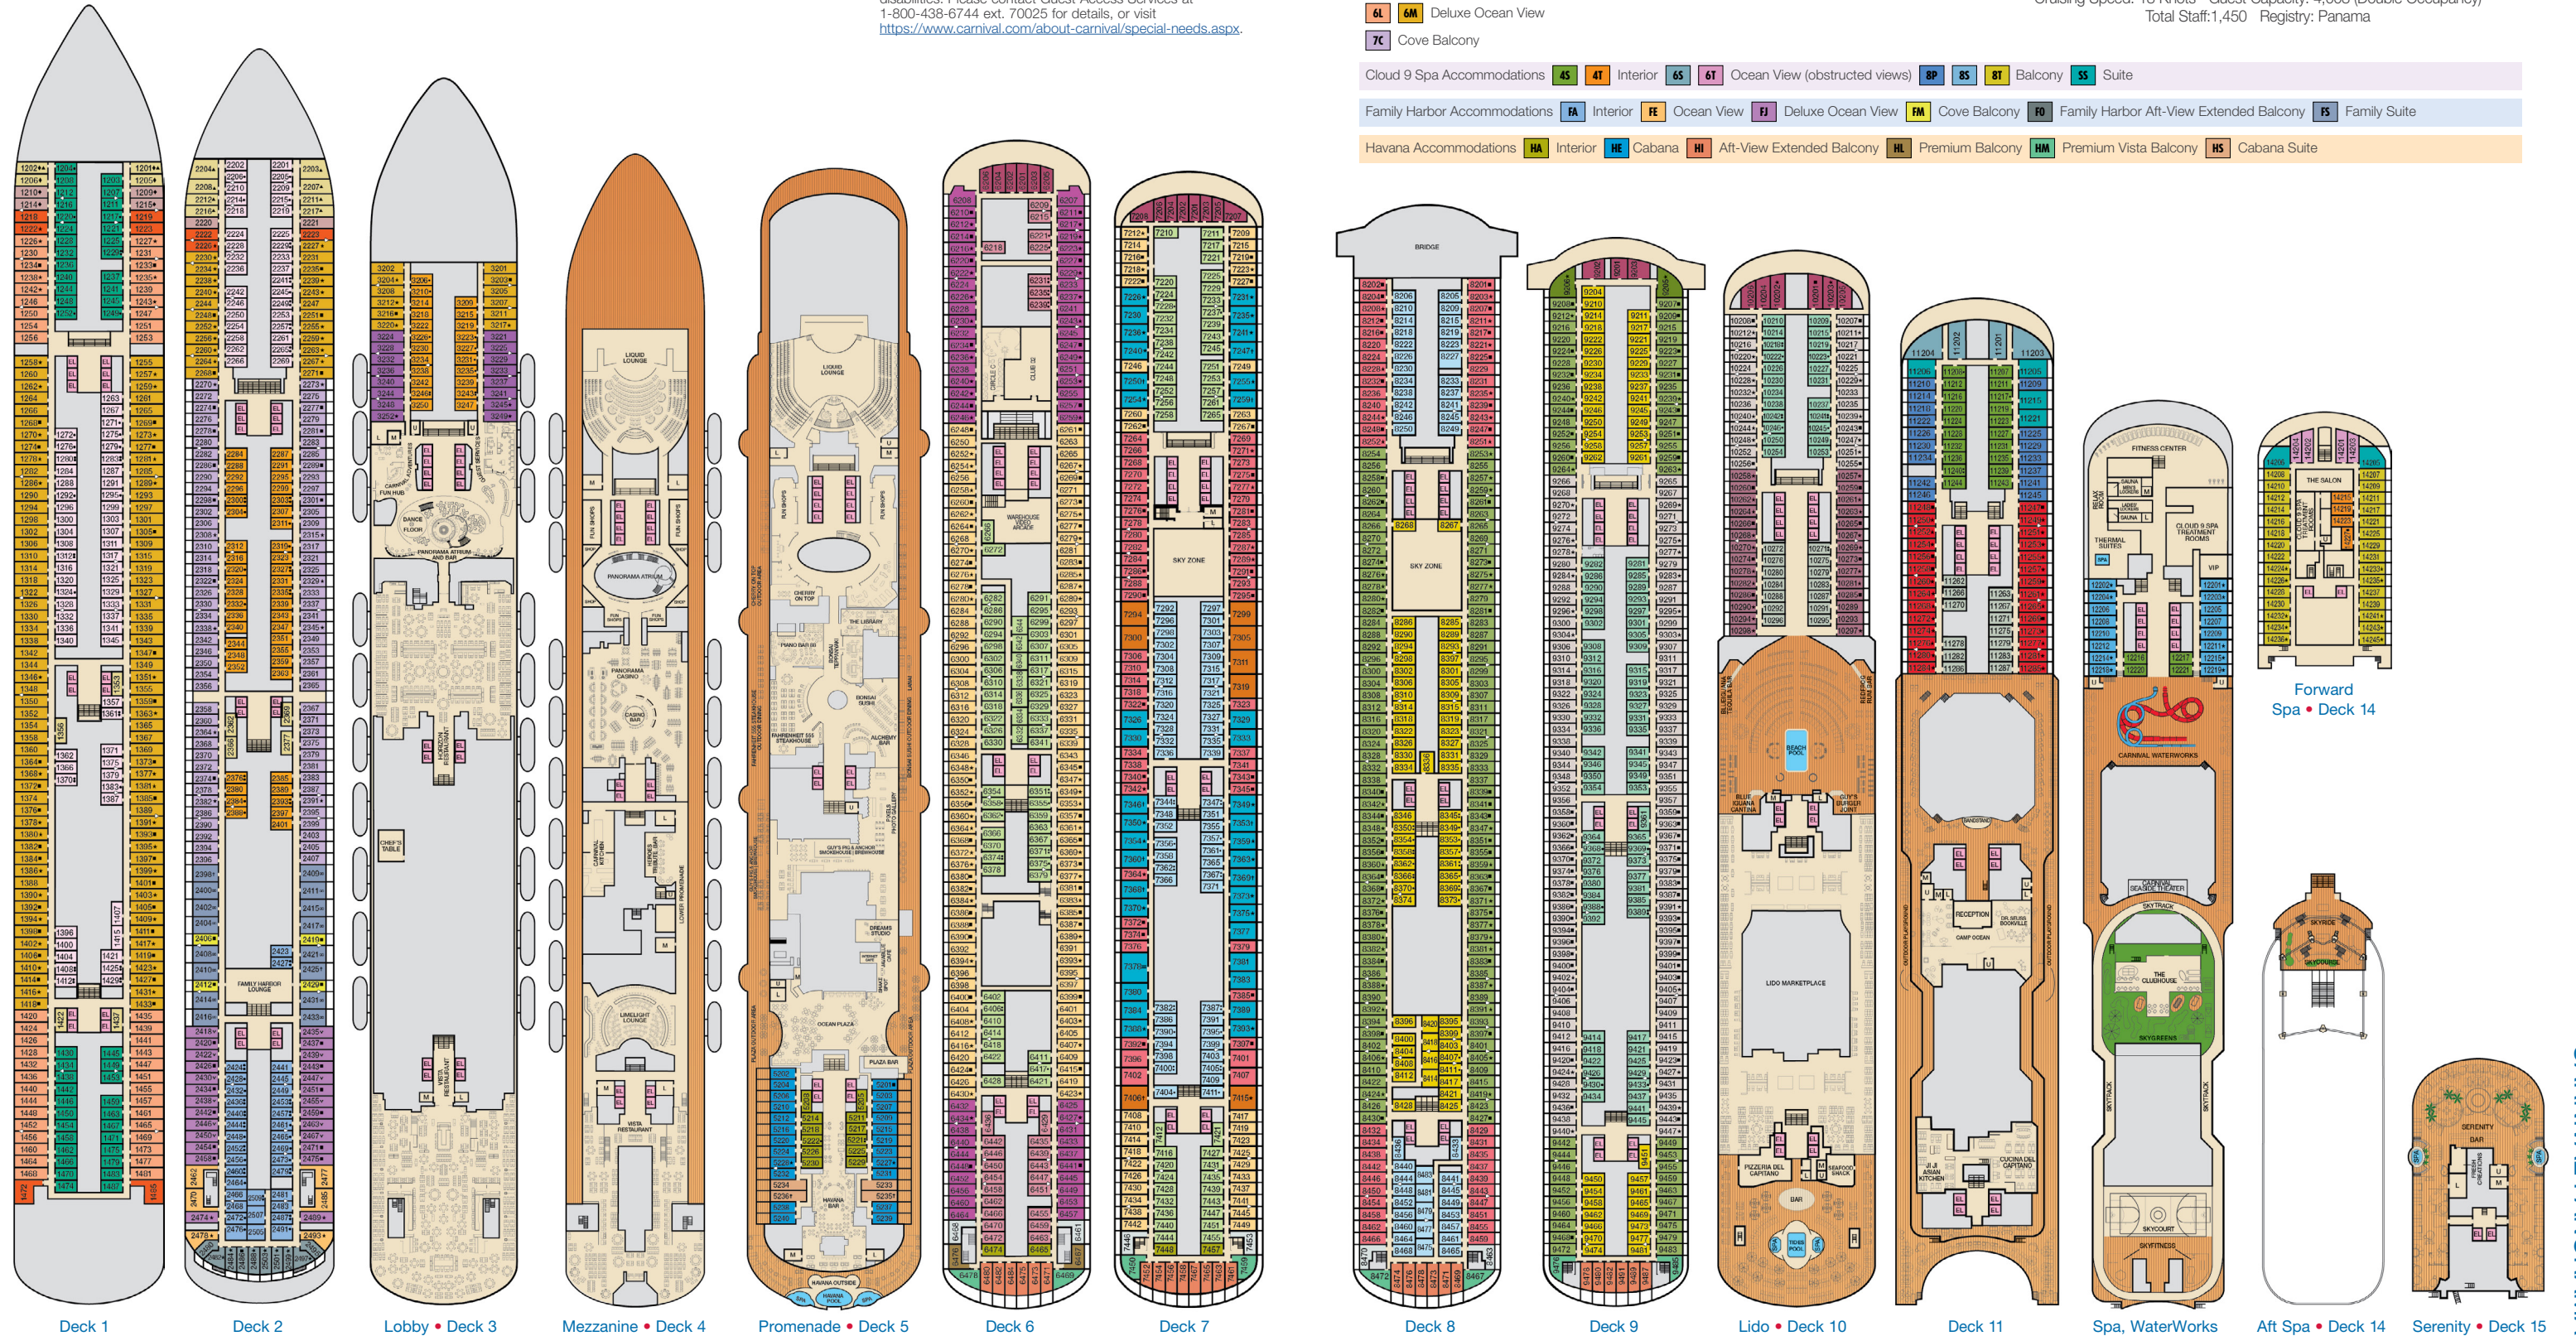

ACCOMMODATIONS SYMBOL LEGEND

- ▲ Twin Bed and Single Sofa Bed
- ★ 2 Twin Beds (convert to King) and Single Sofa Bed
- 2 Twin Beds (convert to King) and 1 Upper Pullman
- ⋮ 2 Twin Beds (convert to King) and 2 Upper Pullmans
- ⬆ 2 Twin Beds (convert to King), Single Sofa Bed and 1 Upper Pullman
- ⬇ 2 Twin Beds (convert to King) and Double Sofa Bed

CATEGORIES

1A Interior Upper/Lower	8A 8B 8C 8D 8E 8F 8G Balcony
P1 Porthole	9B Premium Balcony
4A 4B 4C 4D 4E 4F 4G 4H 4I Interior	J5 Junior Suite
4J Interior with Picture Window (obstructed views)	O5 Ocean Suite
6A 6B Ocean View	G5 Grand Suite
6L 6M Deluxe Ocean View	
7C Cove Balcony	

Cloud 9 Spa Accommodations	4S 4T Interior	6S 6T Ocean View (obstructed views)	8P 8S 8T Balcony	SS Suite		
Family Harbor Accommodations	FA Interior	FE Ocean View	FJ Deluxe Ocean View	FM Cove Balcony	FO Family Harbor Aft-View Extended Balcony	FS Family Suite
Havana Accommodations	HA Interior	HE Cabana	HI Aft-View Extended Balcony	HL Premium Balcony	HM Premium Vista Balcony	HS Cabana Suite

Gross Tonnage: 133,500 Length: 1,055 feet Beam: 122 feet
 Cruising Speed: 18 Knots Guest Capacity: 4,008 (Double Occupancy)
 Total Staff: 1,450 Registry: Panama

Forward Spa • Deck 14