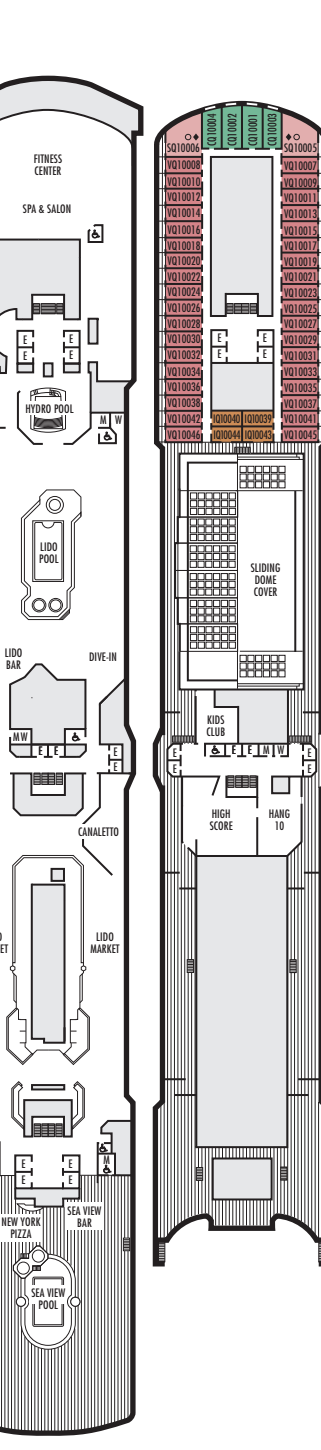

VERANDAH STATEROOMS

VQ V VA VB VC

Verandah: 2 lower beds convertible to 1 queen-size bed, bathtub & shower, sitting area, private verandah, floor-to-ceiling windows. VQ staterooms 11001-11010 have viewing balconies.

OCEAN-VIEW STATEROOMS

CQ C D DD E

Large: 2 lower beds convertible to 1 queen-size bed, bathtub & shower.

G H HH

Large: 2 lower beds convertible to 1 queen-size bed, bathtub & shower, floor-to-ceiling windows. All G-category staterooms have partial sea views. All H- & HH-category staterooms have fully obstructed views.

INTERIOR STATEROOMS

IQ I J K L M MM N

Large or Standard: 2 lower beds convertible to 1 queen-size bed, shower. Staterooms IQ10043 and IQ10044 have fully obstructed views.

▼ Spa Suites and Staterooms. Opt for the serenity of a Spa Suite or Stateroom, featuring modern spa amenities.

LIDO DECK

PANORAMA DECK
Staterooms 10001-10046