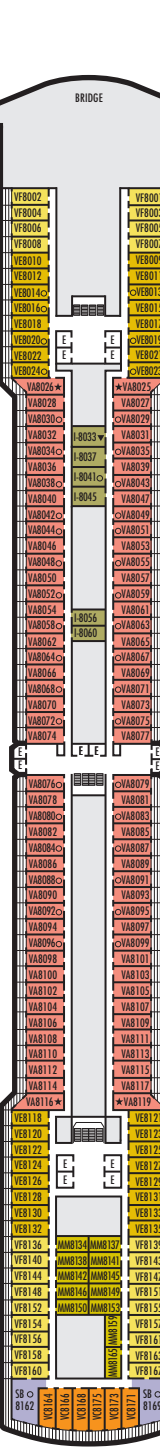

VERANDAH STATEROOMS

VQ V VA VB VC

Verandah: 2 lower beds convertible to 1 queen-size bed, bathtub & shower, sitting area, private verandah, floor-to-ceiling windows. VQ staterooms 11001-11010 have viewing balconies.

OCEAN-VIEW STATEROOMS

CQ C D DD E

Large: 2 lower beds convertible to 1 queen-size bed, bathtub & shower.

G H HH

Large: 2 lower beds convertible to 1 queen-size bed, bathtub & shower, floor-to-ceiling windows. All G-category staterooms have partial sea views. All H- & HH-category staterooms have fully obstructed views.

INTERIOR STATEROOMS

IQ I J K L M MM N

Large or Standard: 2 lower beds convertible to 1 queen-size bed, shower. Staterooms IQ10043 and IQ10044 have fully obstructed views.

▼ Spa Suites and Staterooms. Opt for the serenity of a Spa Suite or Stateroom, featuring modern spa amenities.

NAVIGATION DECK
Staterooms 8001-8175