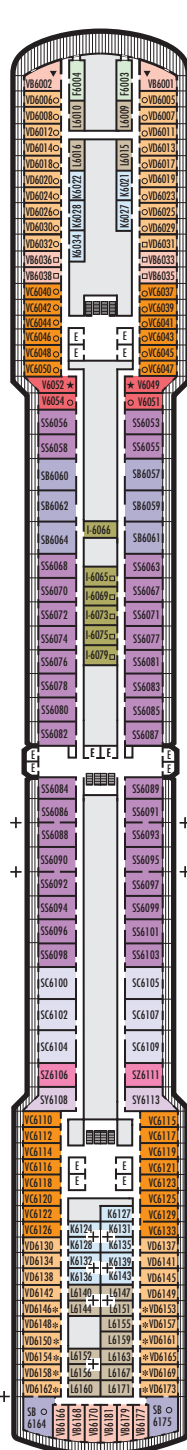

VERANDAH STATEROOMS

VQ V VA VB VC

Verandah: 2 lower beds convertible to 1 queen-size bed, bathtub & shower, sitting area, private verandah, floor-to-ceiling windows. VQ staterooms 11001-11010 have viewing balconies.

OCEAN-VIEW STATEROOMS

CQ C D DD E

Large: 2 lower beds convertible to 1 queen-size bed, bathtub & shower.

G H HH

Large: 2 lower beds convertible to 1 queen-size bed, bathtub & shower, floor-to-ceiling windows. All G-category staterooms have partial sea views. All H- & HH-category staterooms have fully obstructed views.

INTERIOR STATEROOMS

IQ I J K L M MM N

Large or Standard: 2 lower beds convertible to 1 queen-size bed, shower. Staterooms IQ10043 and IQ10044 have fully obstructed views.

▼ Spa Suites and Staterooms. Opt for the serenity of a Spa Suite or Stateroom, featuring modern spa amenities.

UPPER VERANDAH DECK
Staterooms 6001-6181