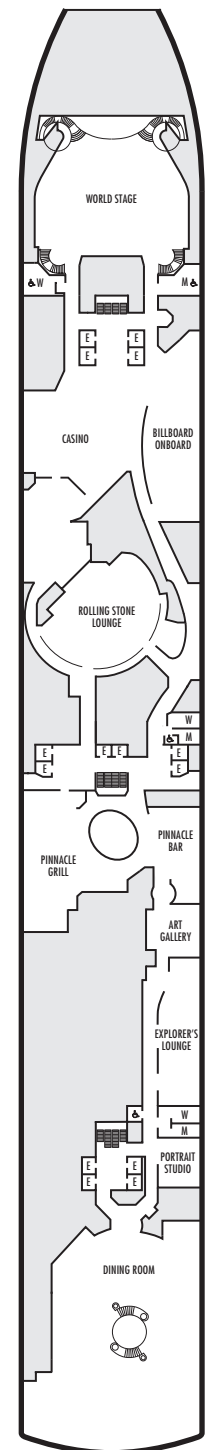

VERANDAH STATEROOMS

VQ V VA VB VC

Verandah: 2 lower beds convertible to 1 queen-size bed, bathtub & shower, sitting area, private verandah, floor-to-ceiling windows. VQ staterooms 11001-11010 have viewing balconies.

OCEAN-VIEW STATEROOMS

CQ C D DD E

Large: 2 lower beds convertible to 1 queen-size bed, bathtub & shower.

G H HH

Large: 2 lower beds convertible to 1 queen-size bed, bathtub & shower, floor-to-ceiling windows. All G-category staterooms have partial sea views. All H- & HH-category staterooms have fully obstructed views.

INTERIOR STATEROOMS

IQ I J K L M MM N

Large or Standard: 2 lower beds convertible to 1 queen-size bed, shower. Staterooms IQ10043 and IQ10044 have fully obstructed views.

▼ Spa Suites and Staterooms. Opt for the serenity of a Spa Suite or Stateroom, featuring modern spa amenities.

LOWER PROMENADE DECK