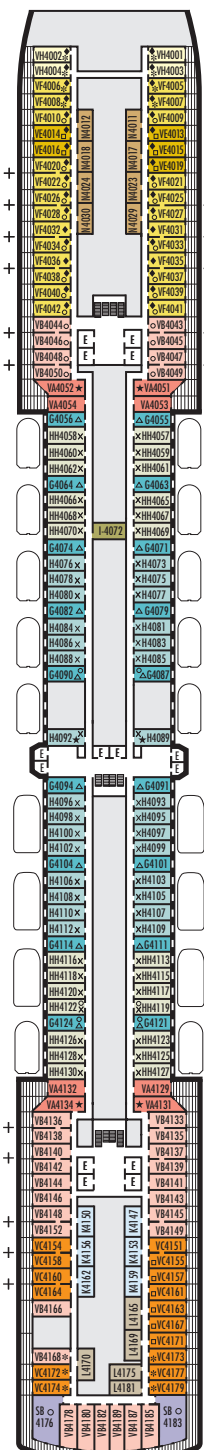

VERANDAH STATEROOMS

VQ V VA VB VC

Verandah: 2 lower beds convertible to 1 queen-size bed, bathtub & shower, sitting area, private verandah, floor-to-ceiling windows. VQ staterooms 11001-11010 have viewing balconies.

OCEAN-VIEW STATEROOMS

CQ C D DD E

Large: 2 lower beds convertible to 1 queen-size bed, bathtub & shower.

G H HH

Large: 2 lower beds convertible to 1 queen-size bed, bathtub & shower, floor-to-ceiling windows. All G-category staterooms have partial sea views. All H- & HH-category staterooms have fully obstructed views.

INTERIOR STATEROOMS

IQ I J K L M MM N

Large or Standard: 2 lower beds convertible to 1 queen-size bed, shower. Staterooms IQ10043 and IQ10044 have fully obstructed views.

▼ Spa Suites and Staterooms. Opt for the serenity of a Spa Suite or Stateroom, featuring modern spa amenities.

UPPER PROMENADE DECK
Staterooms 4001-4189