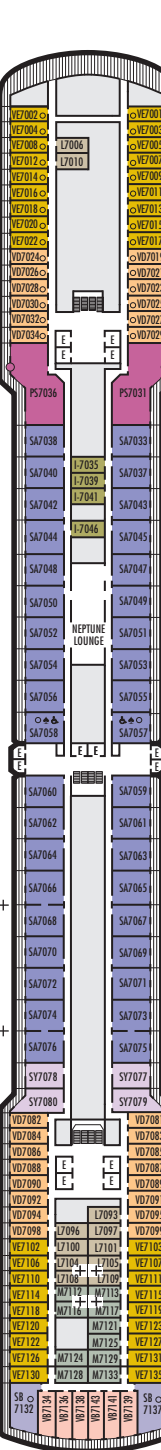

VERANDAH STATEROOMS

VQ V VA VB VC

Verandah: 2 lower beds convertible to 1 queen-size bed, bathtub & shower, sitting area, private verandah, floor-to-ceiling windows. VQ staterooms 11001-11010 have viewing balconies.

OCEAN-VIEW STATEROOMS

CQ C D DD E

Large: 2 lower beds convertible to 1 queen-size bed, bathtub & shower.

G H HH

Large: 2 lower beds convertible to 1 queen-size bed, bathtub & shower, floor-to-ceiling windows. All G-category staterooms have partial sea views. All H- & HH-category staterooms have fully obstructed views.

INTERIOR STATEROOMS

IQ I J K L M MM N

Large or Standard: 2 lower beds convertible to 1 queen-size bed, shower. Staterooms IQ10043 and IQ10044 have fully obstructed views.

▼ Spa Suites and Staterooms. Opt for the serenity of a Spa Suite or Stateroom, featuring modern spa amenities.

ROTTERDAM DECK
Staterooms 7001-7143