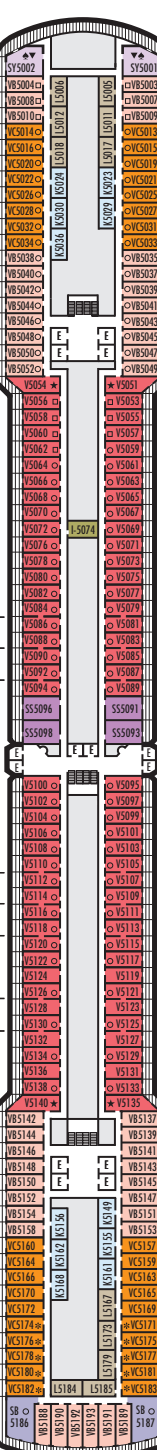

VERANDAH STATEROOMS

VQ V VA VB VC

Verandah: 2 lower beds convertible to 1 queen-size bed, bathtub & shower, sitting area, private verandah, floor-to-ceiling windows. VQ staterooms 11001-11010 have viewing balconies.

OCEAN-VIEW STATEROOMS

CQ C D DD E

Large: 2 lower beds convertible to 1 queen-size bed, bathtub & shower.

G H HH

Large: 2 lower beds convertible to 1 queen-size bed, bathtub & shower, floor-to-ceiling windows. All G-category staterooms have partial sea views. All H- & HH-category staterooms have fully obstructed views.

INTERIOR STATEROOMS

IQ I J K L M MM N

Large or Standard: 2 lower beds convertible to 1 queen-size bed, shower. Staterooms IQ10043 and IQ10044 have fully obstructed views.

▼ Spa Suites and Staterooms. Opt for the serenity of a Spa Suite or Stateroom, featuring modern spa amenities.

VERANDAH DECK
Staterooms 5001-5193