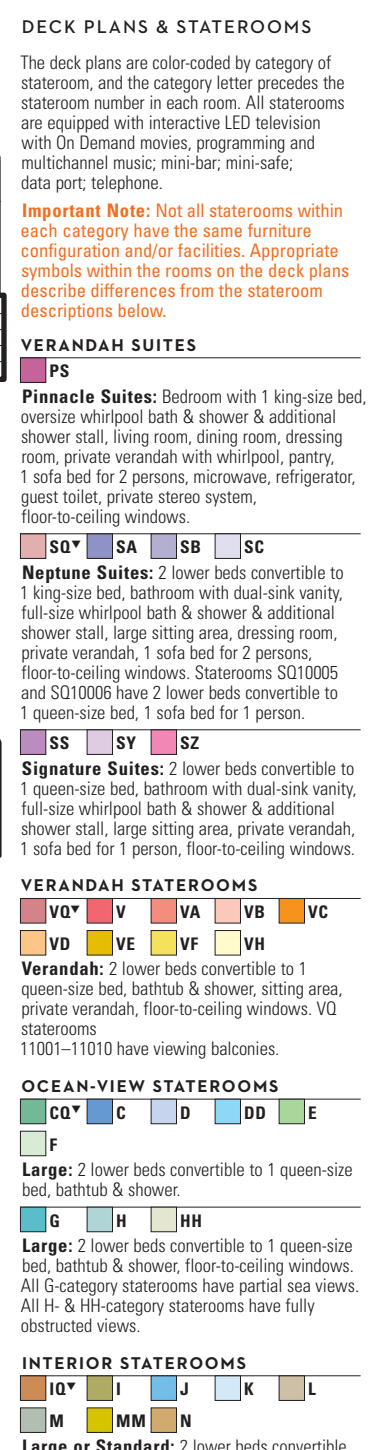

VERANDAH STATEROOMS

VQ V VA VB VC

Verandah: 2 lower beds convertible to 1 queen-size bed, bathtub & shower, sitting area, private verandah, floor-to-ceiling windows. VQ staterooms 11001-11010 have viewing balconies.

OCEAN-VIEW STATEROOMS

CQ C D DD E

Large: 2 lower beds convertible to 1 queen-size bed, bathtub & shower.

G H HH

Large: 2 lower beds convertible to 1 queen-size bed, bathtub & shower, floor-to-ceiling windows. All G-category staterooms have partial sea views. All H- & HH-category staterooms have fully obstructed views.

INTERIOR STATEROOMS

IQ I J K L M MM N

Large or Standard: 2 lower beds convertible to 1 queen-size bed, shower. Staterooms IQ10043 and IQ10044 have fully obstructed views.

▼ Spa Suites and Staterooms. Opt for the serenity of a Spa Suite or Stateroom, featuring modern spa amenities.

MAIN DECK
Staterooms 1001-1130

LOWER PROMENADE DECK

PROMENADE DECK

UPPER PROMENADE DECK
Staterooms 4001-4189

VERANDAH DECK
Staterooms 5001-5193

UPPER VERANDAH DECK
Staterooms 6001-6181

ROTTERDAM DECK
Staterooms 7001-7143

NAVIGATION DECK
Staterooms 8001-8175

LIDO DECK

PANORAMA DECK
Staterooms 10001-10046

OBSERVATION DECK
Staterooms 11001-11010