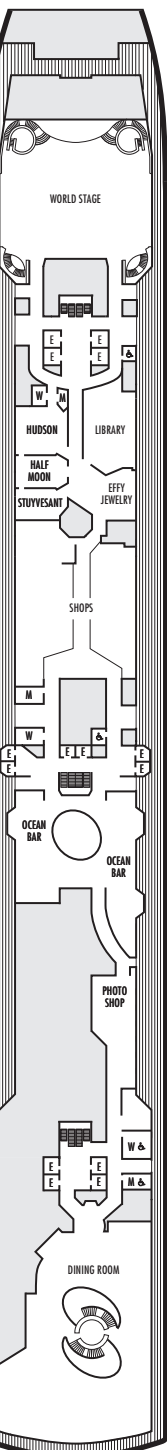

VERANDAH STATEROOMS

VQ V VA VB VC

Verandah: 2 lower beds convertible to 1 queen-size bed, bathtub & shower, sitting area, private verandah, floor-to-ceiling windows. VQ staterooms 11001-11010 have viewing balconies.

OCEAN-VIEW STATEROOMS

CQ C D DD E

Large: 2 lower beds convertible to 1 queen-size bed, bathtub & shower.

G H HH

Large: 2 lower beds convertible to 1 queen-size bed, bathtub & shower, floor-to-ceiling windows. All G-category staterooms have partial sea views. All H- & HH-category staterooms have fully obstructed views.

INTERIOR STATEROOMS

IQ I J K L M MM N

Large or Standard: 2 lower beds convertible to 1 queen-size bed, shower. Staterooms IQ10043 and IQ10044 have fully obstructed views.

▼ Spa Suites and Staterooms. Opt for the serenity of a Spa Suite or Stateroom, featuring modern spa amenities.

PROMENADE DECK