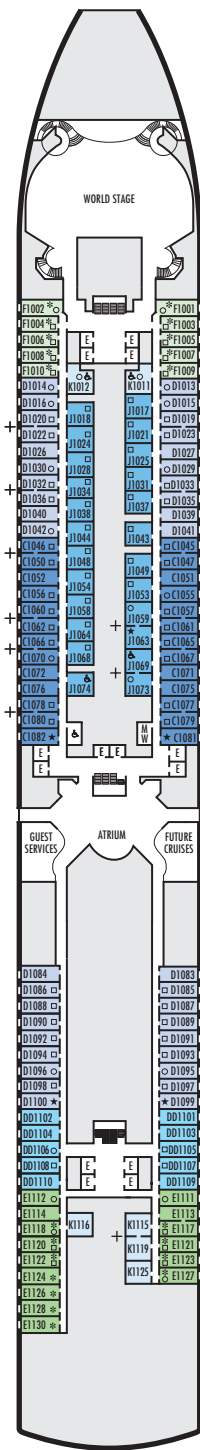

VERANDAH STATEROOMS

VQ V VA VB VC

Verandah: 2 lower beds convertible to 1 queen-size bed, bathtub & shower, sitting area, private verandah, floor-to-ceiling windows. VQ staterooms 11001-11010 have viewing balconies.

OCEAN-VIEW STATEROOMS

CQ C D DD E

Large: 2 lower beds convertible to 1 queen-size bed, bathtub & shower.

G H HH

Large: 2 lower beds convertible to 1 queen-size bed, bathtub & shower, floor-to-ceiling windows. All G-category staterooms have partial sea views. All H- & HH-category staterooms have fully obstructed views.

INTERIOR STATEROOMS

IQ I J K L M MM N

Large or Standard: 2 lower beds convertible to 1 queen-size bed, shower. Staterooms IQ10043 and IQ10044 have fully obstructed views.

▼ Spa Suites and Staterooms. Opt for the serenity of a Spa Suite or Stateroom, featuring modern spa amenities.

MAIN DECK
Staterooms 1001-1130