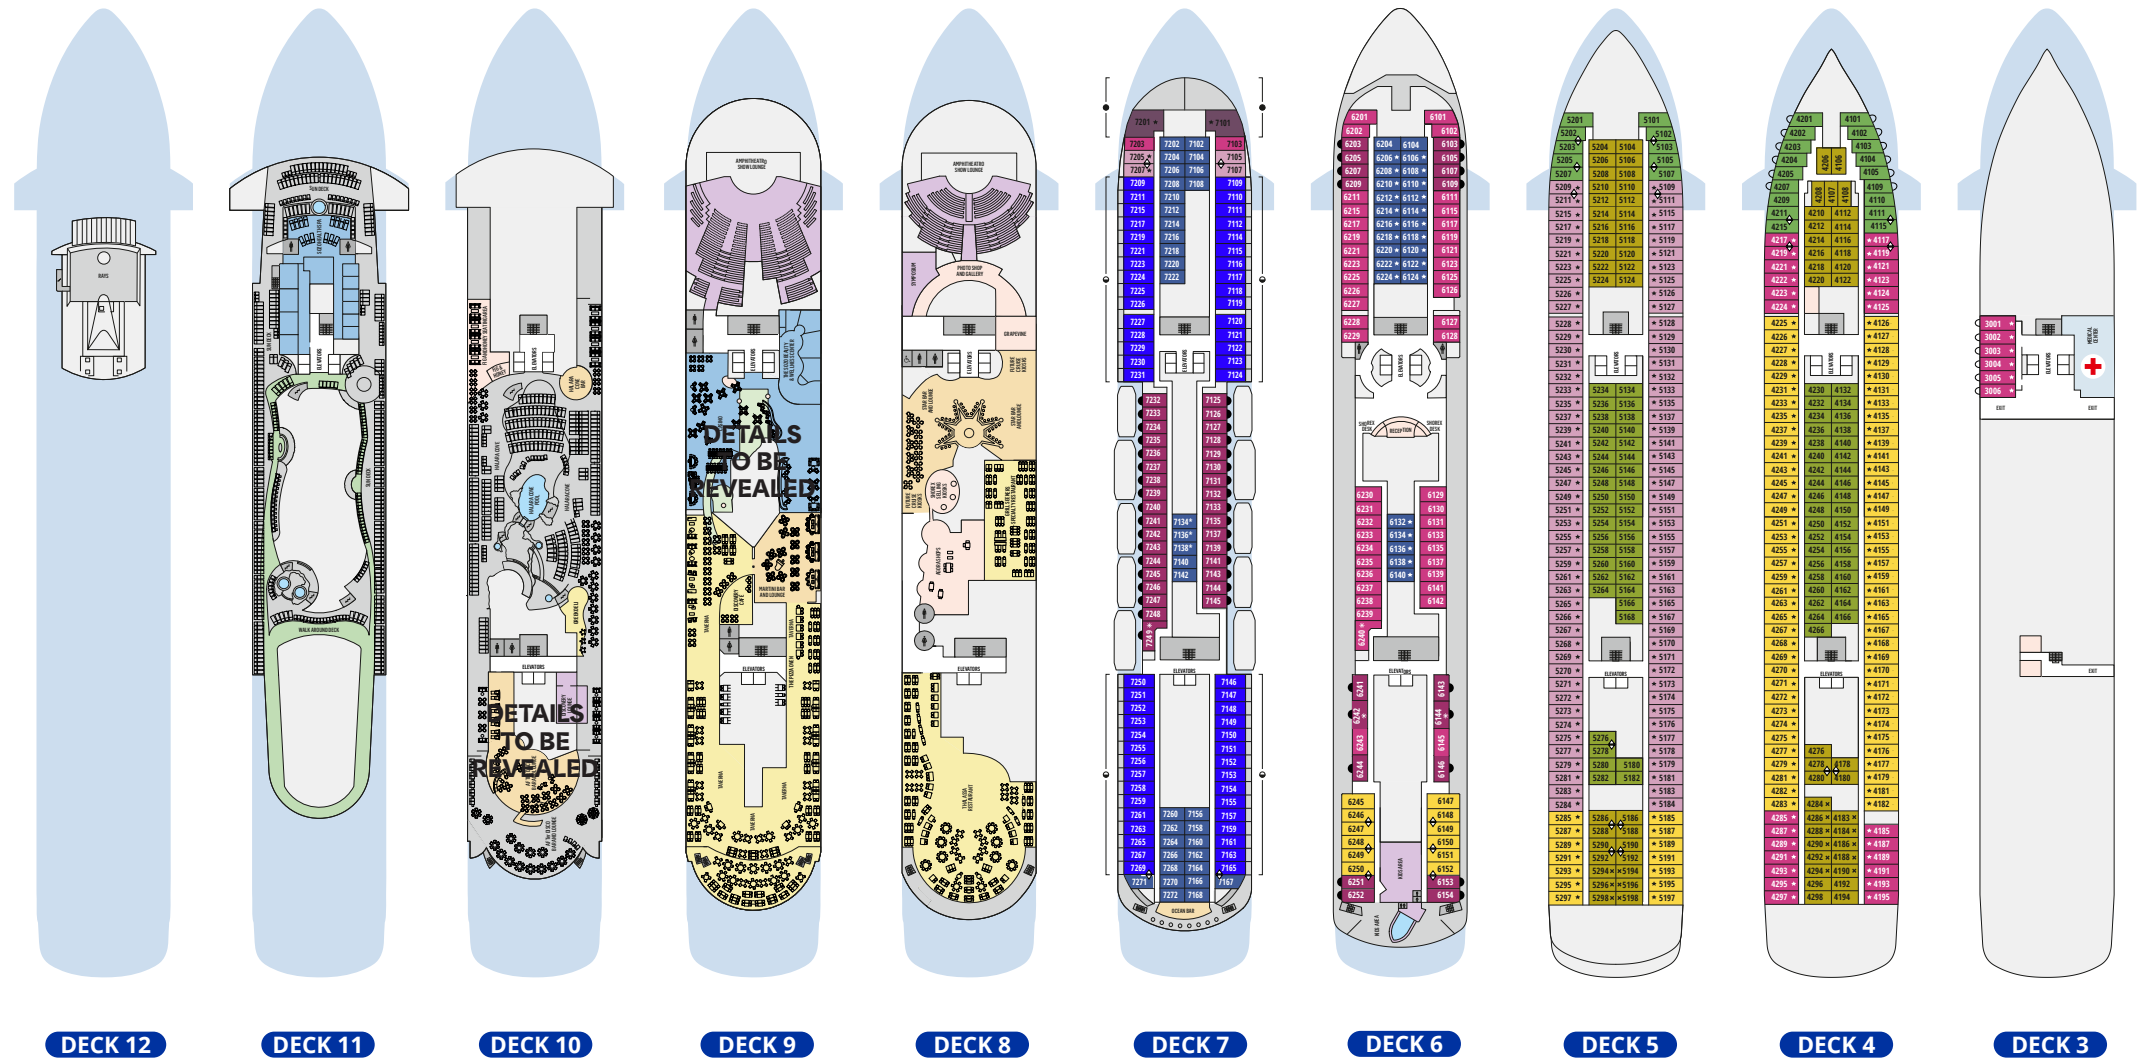

## SYMBOL LEGEND

- None 2 lower beds
- ▲ 3rd berth
- ✕ 2 lower and 2 upper beds
- ★ Sofa bed
- ✳ Jet tubs (Grand Suites only)
- ⏏ Porthole
- ♿ Wheelchair accessible
- ↔ Interconnecting rooms
- 🚫 Obstructed view

## PLACES TO HAVE FUN

- Deck 10** Fig & Honey, Halara Cove Bar, Discovery Lounge, AFTER Disco Bar and Lounge
- Deck 9** Amphitheatro Show Lounge-upper level, Martini Bar and Lounge
- Deck 8** Amphitheatro Show Lounge-lower level, Grapevine, Star Bar and Lounge
- Deck 7** Ocean Bar
- Deck 6** Kids Club

## PLACES TO TREAT YOURSELF

- Deck 11** Sozo health Spa, Sun Deck, Walk Around Deck
- Deck 10** Halara Cove & Pool,
- Deck 9** Sozo Beauty Center,
- Deck 8** Symposium, Photo Shop and Gallery, Agora Shops
- Deck 6** Reception and Shorex Desk
- Deck 3** Medical Center

Deckplans and stateroom layouts are given purely as a guide. Size and layout may vary within the same category.

CATEGORY	DECK	DESCRIPTION	NUMBER OF STATEROOMS
INTERIOR COSMOS CABINS			
IA	4/5	Double bed with 2 single mattresses or twin beds, 3rd/4th upper beds	61
IB	4/5	Double bed with 2 single mattresses	89
IC	6/7	Twin beds or double bed with 2 single mattresses, 3rd/4th upper beds	63
EXTERIOR COSMOS CABINS			
XA	4/5	Double bed with 2 single mattresses	28
XBO	6/7	Double bed with 2 single mattresses or twin beds, 3rd/4th upper beds or single sofa bed	52
XB	3/4/6/7	Double bed with 2 single mattresses or twin beds, 3rd/4th upper beds or single sofa bed	80
XC	4/5	Double bed with 2 single mattresses and a single sofa bed	88
XD	5/6/7	Double bed with 2 single mattresses and a single sofa bed	110
BA	7	Double bed with 2 single mattresses	60
DREAM SUITES			
SG Grand Dream Suites	7	Double bed with 2 single mattresses and 3rd lower bed	2