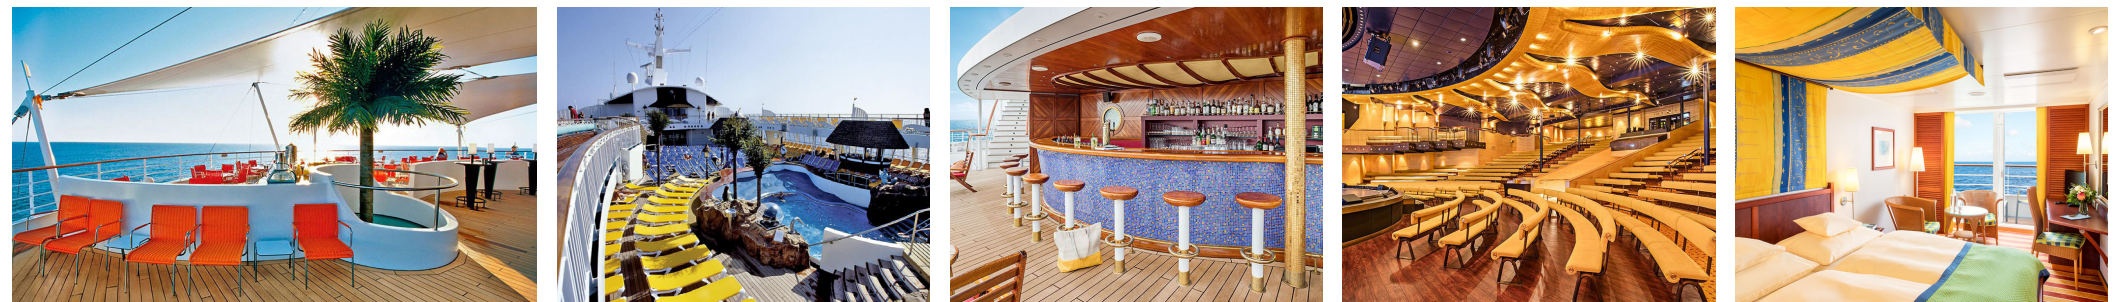

ONBOARD CELESTYAL DISCOVERY

SYMBOL LEGEND

- None 2 lower beds
- ▲ 3rd berth
- ✕ 2 lower and 2 upper beds
- ★ Sofa bed
- ✳ Jet tubs (Grand Suites only)
- ⏏ Porthole
- ♿ Wheelchair accessible
- ↔ Interconnecting rooms
- 🚫 Obstructed view

PLACES TO HAVE A GOOD MEAL

- **Deck 10** Greek Deli
- **Deck 9** The Taverna and The Pizza Oven
- **Deck 8** Grill Seekers - Specialty Restaurant and Thalassa Restaurant

PLACES TO HAVE FUN

- **Deck 10** Fig & Honey, Halara Cove Bar, Discovery Lounge, AFTER Disco Bar and Lounge
- **Deck 9** Amphitheatro Show Lounge-upper level, Martini Bar and Lounge
- **Deck 8** Amphitheatro Show Lounge-lower level, Grapevine, Star Bar and Lounge
- **Deck 7** Ocean Bar
- **Deck 6** Kids Club

PLACES TO TREAT YOURSELF

- **Deck 11** Sozo health Spa, Sun Deck, Walk Around Deck
- **Deck 10** Halara Cove & Pool,
- **Deck 9** Sozo Beauty Center,
- **Deck 8** Symposium, Photo Shop and Gallery, Agora Shops
- **Deck 6** Reception and Shorex Desk
- **Deck 3** Medical Center

YOUR SHIP

- 1266 guests in 633 cabins, 62 with private balcony
- All cabins are equipped with telephone, hairdryer, safety deposit box and TV
- WiFi and doctor onboard at extra cost

Length 202,85 m
Tonnage 42,2 grt
Flag Malta

Deckplans and stateroom layouts are given purely as a guide. Size and layout may vary within the same category.