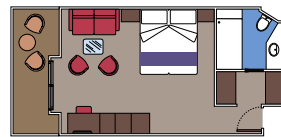

77 Deluxe Suites

Deluxe Suites (from ≈ 24 to ≈ 28 m²)
Double bed can be converted into two single beds.

Private balcony, bathroom with a large shower.

This type of accommodation is available only in the MSC Yacht Club.