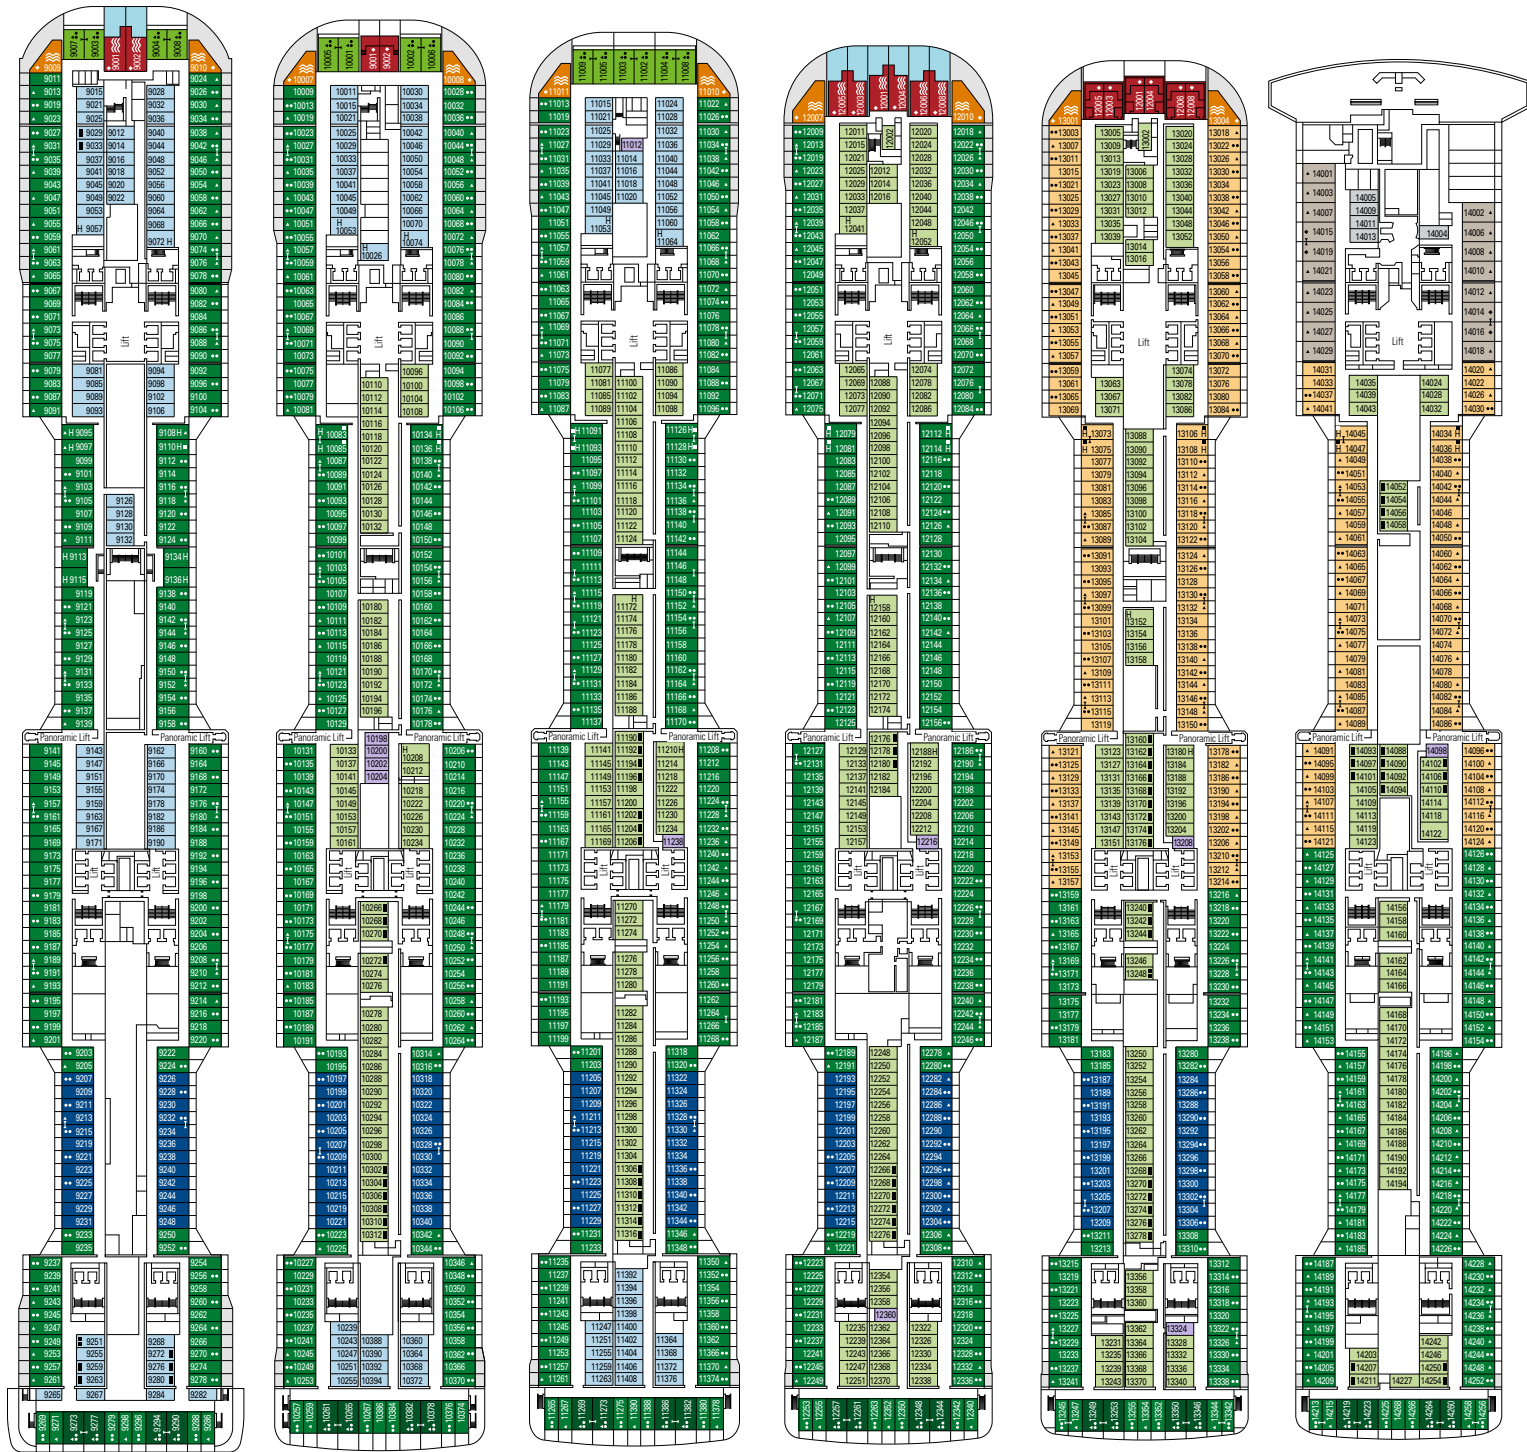

# DECK PLAN & ACCOMODATION

2.217 Cabins  
5.686 Guests

GALLERIA BELLISSIMA

DECK 4  
LIRICA

DECK 5  
OPERA

DECK 6  
MUSICA

DECK 7  
FANTASIA

DECK 8  
MERAVIGLIA

LONDON THEATRE

BUTCHER'S CUT

DECK 9  
SEASIDE

DECK 10  
SEASIDE EVO

DECK 11  
BELLISSIMA

DECK 12  
GRANDIOSA

DECK 13  
MAGNIFICA

DECK 14  
WORLD CLASS