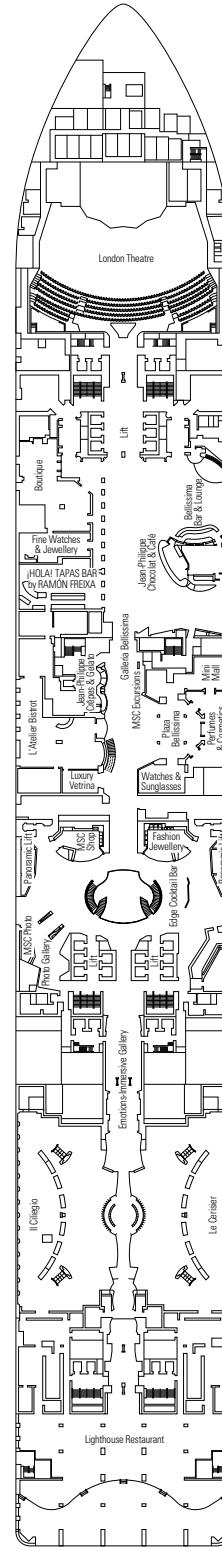

DECK 6
MUSICA