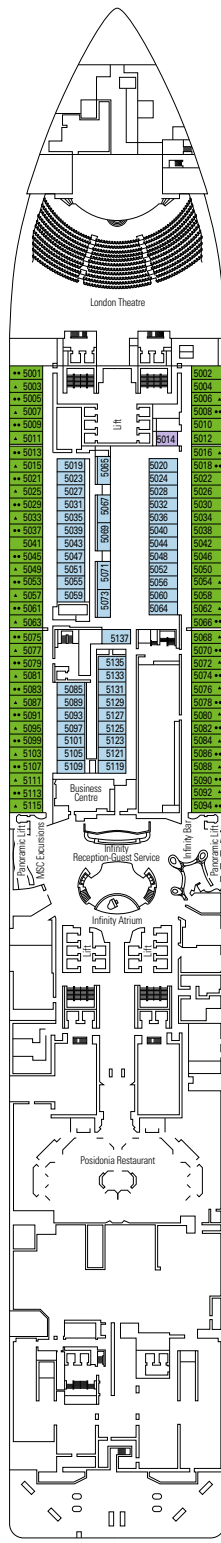

DECK 5
OPERA