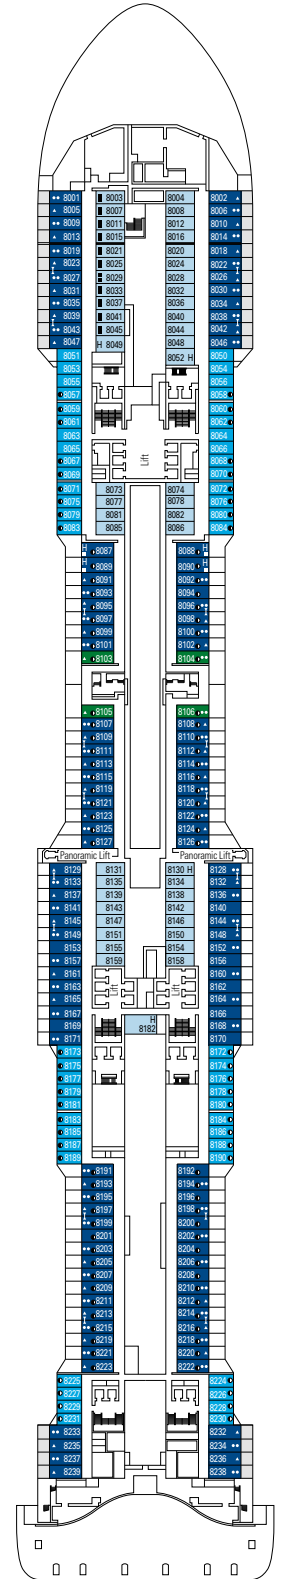

DECK 8
MERAVIGLIA