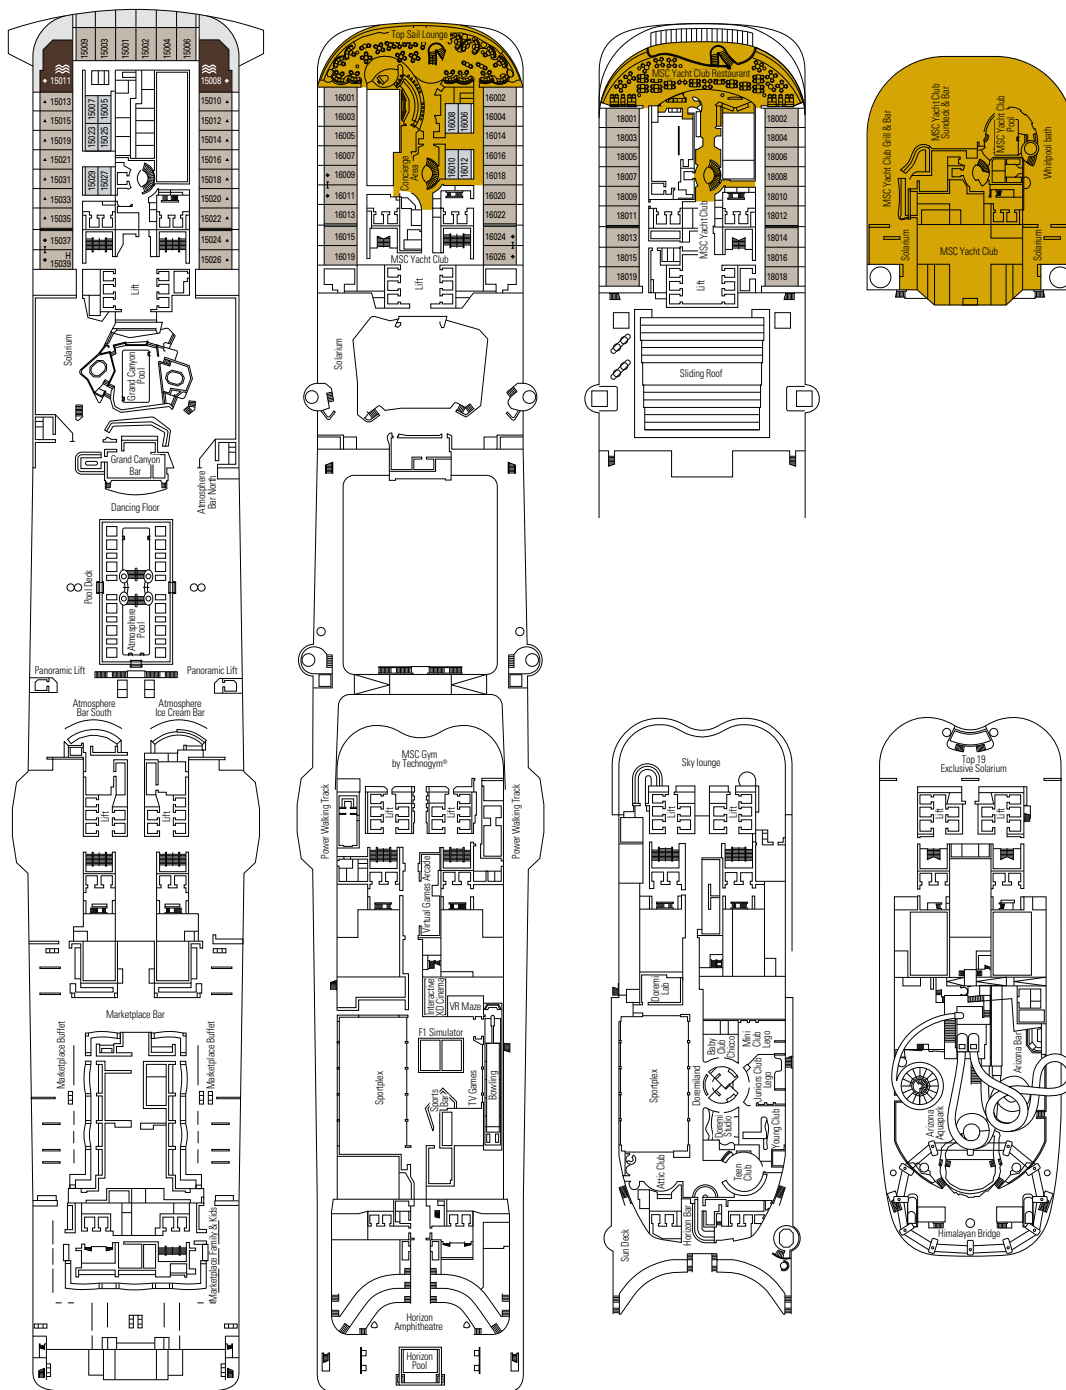

MSC YACHT CLUB

LEGEND

- Sofa bed
- Double sofa bed
- 3rd bed is a pullman bed
- 3rd and 4th beds are pullman beds
- Bunk bed or sofa that can be converted into bunk bed (3rd and 4th beds)
- ↔ Connecting Cabins
- H Cabin for guests with disabilities or reduced mobility
- ⊕ Whirlpool
- Cabins with restricted views
- Balcony with metal balustrade
- Balcony with half glass half metal balustrade

Ship configuration, data and descriptions may be subject to change depending on the season and on the destination and will be verified at the time of booking.