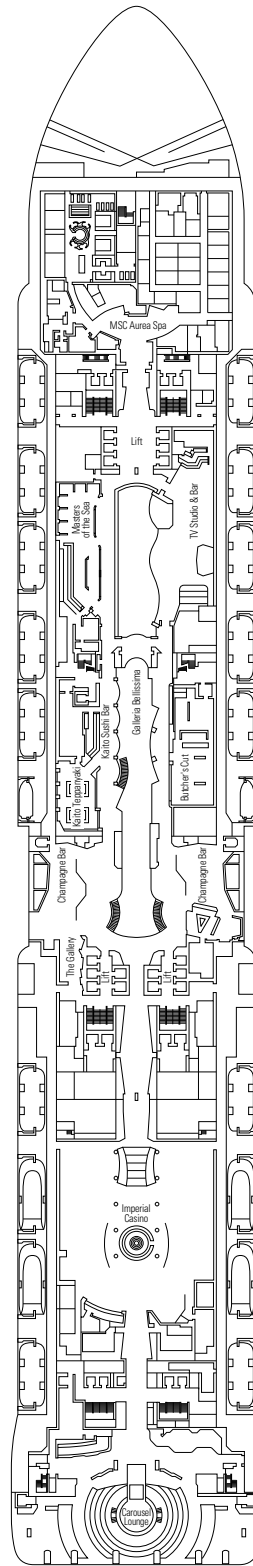

DECK 7
FANTASIA