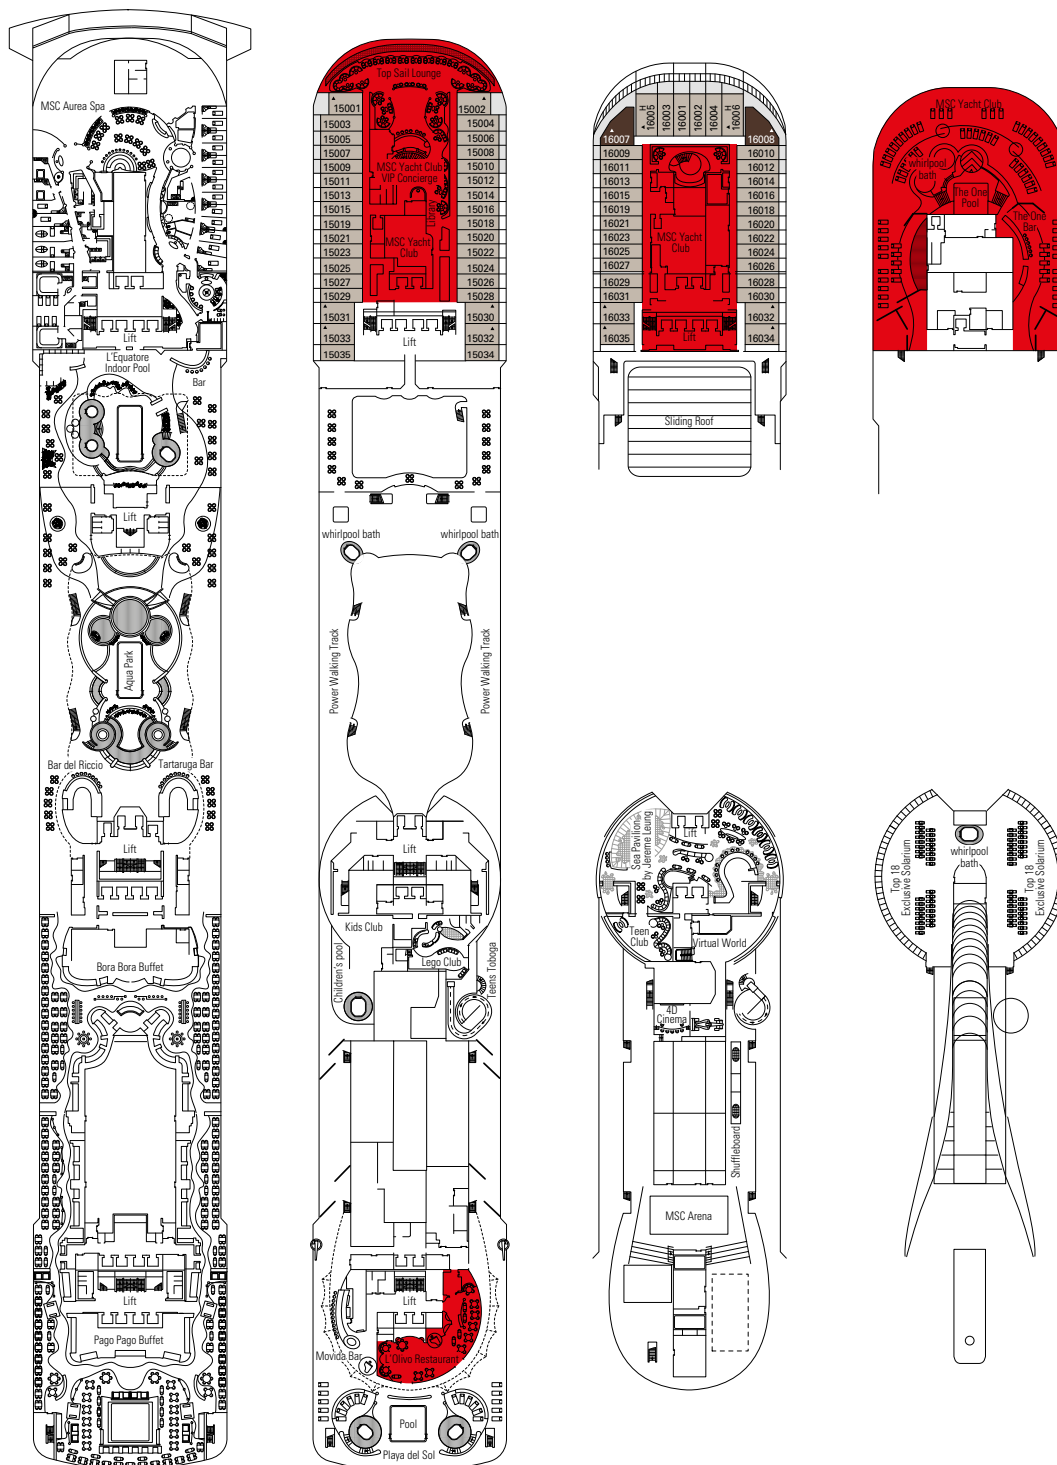

DECK 7
TIZIANO

DECK 8
GIOTTO

BUTCHER'S CUT

PLAYA DEL SOL

MSC YACHT CLUB

1.637 CABINS

Royal Suites	2
Executive & Family Suites	3
Deluxe Suites*	66
Suites	36
Balcony*	1.143
Ocean View*	91
Interior*	283

* Including cabins for guests with disabilities or reduced mobility.

CABINS CATEGORIES

BELLA › Interior
BELLA › Ocean View
BELLA › Balcony
FANTASTICA › Interior
FANTASTICA › Ocean View
FANTASTICA › Balcony
FANTASTICA › Family Cabin**
AUREA › Balcony
AUREA › Suite°
AUREA › Suite
MSC YACHT CLUB › Deluxe Suite
MSC YACHT CLUB › Executive & Family Suite°
MSC YACHT CLUB › Royal Suite