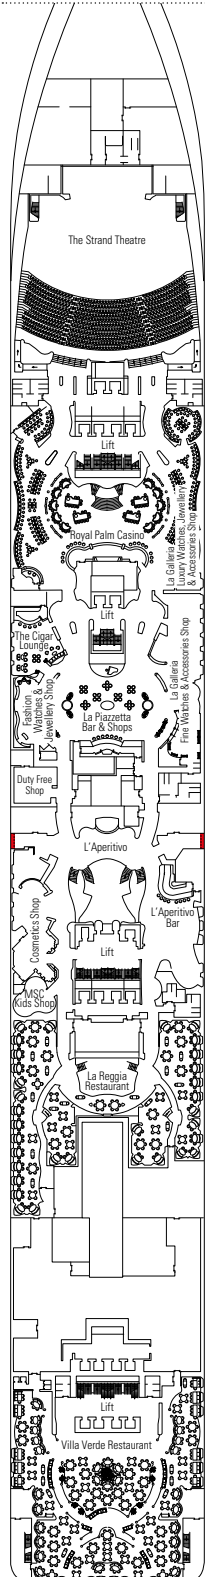

MSC SPLENDIDA

TECHNICAL SHEET

COMMON SERVICES

SPLENDIDA RECEPTION

TECHNICAL CHARACTERISTICS OF THE SHIP

GROSS TONNAGE	137.936 tons
LENGTH / BEAM / HEIGHT	333,30 m / 37,92 m post panamax / 66,80 m
SURFACE AREA	450.000 m ² , incl. 27.000 m ² public area
DECKS	18, incl. 14 for guests
LIFTS	25, incl. 15 for guests (2 panoramics and 1 for the MSC Yacht Club)
VOLTAGE (IN CABIN)	110/220 volts
MAXIMUM SPEED	22,99 knots
STABILIZERS	Stabilized with 2 fins
NUMBER OF PASSENGERS	4.363
NUMBER OF CABINS	1.637, incl. 43 for guests with disabilities or reduced mobility
CREW MEMBERS	Approx. 1.370
POOLS	5, incl. 1 with sliding roof, 1 for children and 1 for the MSC Yacht Club; 12 whirlpool baths
ENVIRONMENTAL TECHNOLOGY	AWT-Advanced Water Treatment, Energy Saving & Monitoring System, Clean Ship 2

CONCIERGE

THE ONE POOL

DECK PLANS & ACCOMMODATIONS

4.363 GUESTS
1.637 CABINS

ROYAL PALM CASINO

DECK 4
FIUME

DECK 5
CANALETTO

DECK 6
MODIGLIANI