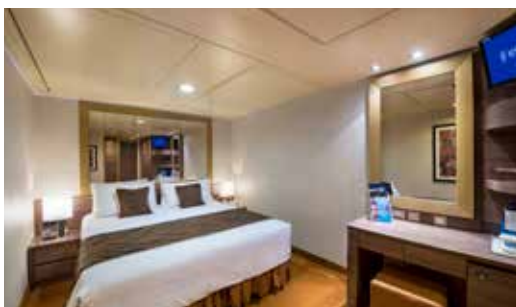

** The ship offers many family cabins which are the combination of 2 connected cabins. Please contact your travel agent for all the available options.

LEGEND

- ▲ Sofa bed
- ◆ Double sofa bed
- 3rd bed is a pullman bed
- 3rd and 4th beds are pullman beds
- └ Connecting cabins
- ◻ Cabin with panoramic sealed window
- H Cabin for guests with disabilities or reduced mobility
- Cabins with partial view
- Balcony with metal balustrade
- Balcony with half glass half metal balustrade

2 Royal Suites

Royal Suites ($\approx 36 \text{ m}^2$) with balcony ($\approx 16 \text{ m}^2$).
Double bed can be converted into two single beds.

This kind of accommodation is only available in the MSC Yacht Club

This kind of accommodation is available with Bella, Fantastica and Aurea Experiences.

91 Ocean View

Cabins with porthole (from ≈ 18 to ≈ 21 m²). Double bed can be converted into two single beds.

This kind of accommodation is available with Bella and Fantastica Experiences.