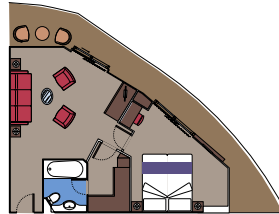

** The ship offers many family cabins which are the combination of 2 connected cabins. Please contact your travel agent for all the available options.

LEGEND

- ▲ Sofa bed
- ◆ Double sofa bed
- 3rd bed is a pullman bed
- 3rd and 4th beds are pullman beds
- └ Connecting cabins
- ◻ Cabin with panoramic sealed window
- H Cabin for guests with disabilities or reduced mobility
- Cabins with partial view
- Balcony with metal balustrade
- Balcony with half glass half metal balustrade

DECK 16
MICHELANGELO

DECK 18
SUN DECK

CABIN TYPES

FACILITIES INCLUDED

- Air conditioning
- Spacious wardrobe
- Bathroom with shower or bathtub
- Interactive TV
- Telephone
- Wi-Fi connection (for a fee)
- Mini bar
- Safe deposit box

2 Royal Suites

Royal Suites ($\approx 36 \text{ m}^2$) with balcony ($\approx 16 \text{ m}^2$).
Double bed can be converted into two single beds.

This kind of accommodation is only available in the MSC Yacht Club

3 Executive & Family Suites

Executive & Family Suites with panoramic sealed window (from ≈ 45 to $\approx 53 \text{ m}^2$)
Double bed can be converted into two single beds.

This kind of accommodation is only available in the MSC Yacht Club