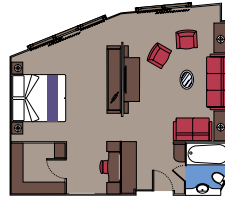

2 Royal Suites

Royal Suites ($\approx 36 \text{ m}^2$) with balcony ($\approx 16 \text{ m}^2$).
Double bed can be converted into two single beds.

This kind of accommodation is only available in the MSC Yacht Club

3 Executive & Family Suites

Executive & Family Suites with panoramic sealed window (from ≈ 45 to $\approx 53 \text{ m}^2$)
Double bed can be converted into two single beds.

This kind of accommodation is only available in the MSC Yacht Club