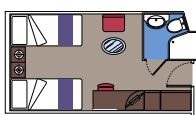

283 Interior