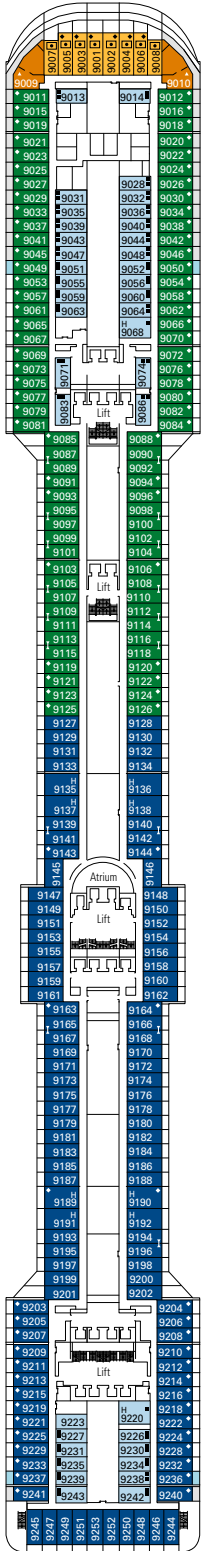

BUTCHER'S CUT