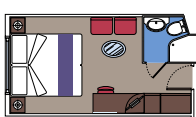

91 Ocean View

Cabins with porthole (from ≈ 18 to ≈ 21 m²). Double bed can be converted into two single beds.

This kind of accommodation is available with Bella and Fantastica Experiences.