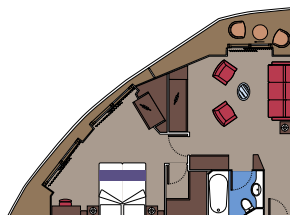

3 Executive & Family Suites

Executive & Family Suites with panoramic sealed window (from ≈ 45 to $\approx 53 \text{ m}^2$)
Double bed can be converted into two single beds.

This kind of accommodation is only available in the MSC Yacht Club

64 Deluxe Suites

Deluxe Suites (from ≈ 23 to $\approx 29 \text{ m}^2$) with balcony (from ≈ 4 to $\approx 6 \text{ m}^2$)
Double bed can be converted into two single beds.

This kind of accommodation is only available in the MSC Yacht Club

MSC YACHT CLUB DELUXE SUITE

36 Suites

Suites (from ≈ 22 to ≈ 41 m²) with balcony (\approx from 4 to 6 m²) or panoramic sealed window.

This kind of accommodation is available only with Aurea Experience.

1.115 Balcony