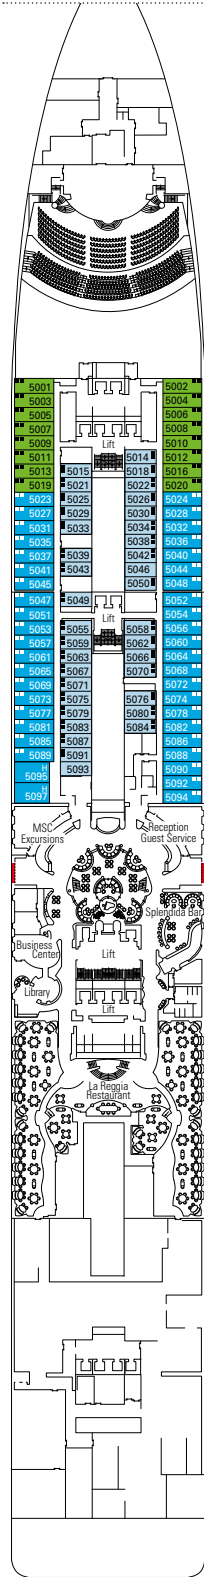

MSC SPLENDIDA

TECHNICAL SHEET

COMMON SERVICES

SPLENDIDA RECEPTION

TECHNICAL CHARACTERISTICS OF THE SHIP

GROSS TONNAGE	137.936 tons
LENGTH / BEAM / HEIGHT	333,30 m / 37,92 m post panamax / 66,80 m
SURFACE AREA	450.000 m ² , incl. 27.000 m ² public area
DECKS	18, incl. 14 for guests
LIFTS	25, incl. 15 for guests (2 panoramics and 1 for the MSC Yacht Club)
VOLTAGE (IN CABIN)	110/220 volts
MAXIMUM SPEED	22,99 knots
STABILIZERS	Stabilized with 2 fins
NUMBER OF PASSENGERS	4.363
NUMBER OF CABINS	1.637, incl. 43 for guests with disabilities or reduced mobility
CREW MEMBERS	Approx. 1.370
POOLS	5, incl. 1 with sliding roof, 1 for children and 1 for the MSC Yacht Club; 12 whirlpool baths
ENVIRONMENTAL TECHNOLOGY	AWT-Advanced Water Treatment, Energy Saving & Monitoring System, Clean Ship 2

VARIOUS SERVICES	Seats	Use	Surface (m ²)	Deck
MEDICAL CENTER	13	Medical centre	284	4 Fiume
SPLENDIDA RECEPTION	93	Reception, guest service	479	5 Canaletto
MSC EXCURSIONS	12	Excursion office	100	5 Canaletto

CONCIERGE

THE ONE POOL

DECK PLANS & ACCOMMODATIONS

4.363 GUESTS
1.637 CABINS

ROYAL PALM CASINO

DECK 4
FIUME

DECK 5
CANALETTO

DECK 6
MODIGLIANI