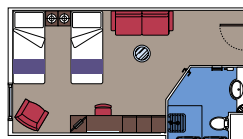

This type of accommodation is only available in the MSC Yacht Club.

41 Cabins for guests with disabilities or reduced mobility

28 Cabins (from ≈ 33 to 39 m^2) with balcony ($\approx 6 \text{ m}^2$).
2 Ocean View ($\approx 32 \text{ m}^2$).
11 Interior ($\approx 25 \text{ m}^2$).
Double bed can be converted into two single beds.