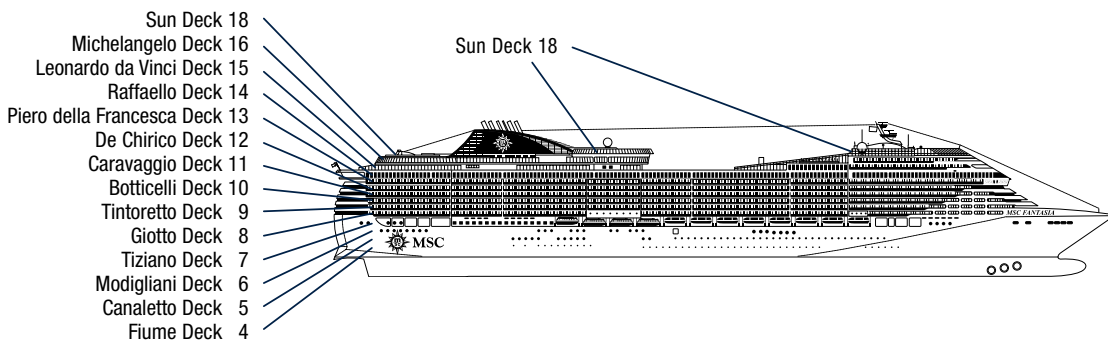

DECK 7
TIZIANO

DECK 8
GIOTTO

BUTCHER'S CUT

PLAYA DEL SOL

MSC YACHT CLUB

1.637 CABINS

Royal Suites	2
Executive & Family Suites	3
Deluxe Suites*	66
Suites	36
Balcony*	1.143
Ocean View*	91
Interior*	283

* Including cabins for guests with disabilities or reduced mobility.

CABINS CATEGORIES

BELLA › Interior
BELLA › Ocean View
BELLA › Balcony
FANTASTICA › Interior
FANTASTICA › Ocean View
FANTASTICA › Balcony
FANTASTICA › Family Cabin**
AUREA › Balcony
AUREA › Suite°
AUREA › Suite
MSC YACHT CLUB › Deluxe Suite
MSC YACHT CLUB › Executive & Family Suite°
MSC YACHT CLUB › Royal Suite