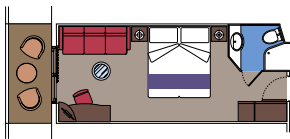

MSC YACHT CLUB DELUXE SUITE

36 Suites

Suites (from ≈ 22 to ≈ 41 m²) with balcony (\approx from 4 to 6 m²) or panoramic sealed window.

This kind of accommodation is available only with Aurea Experience.

1.115 Balcony