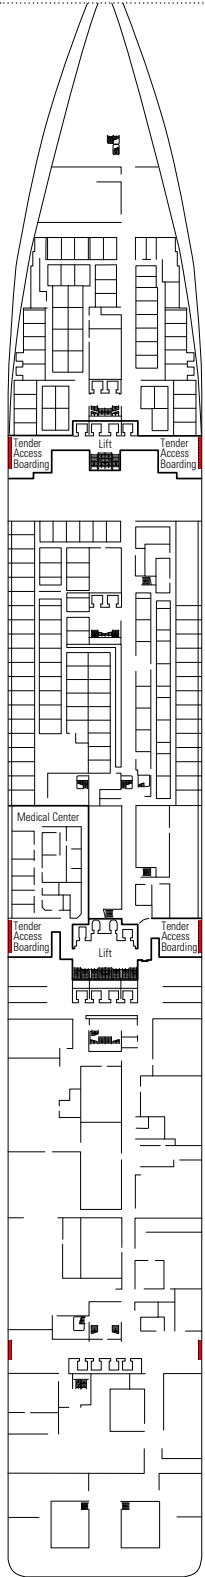

MSC SPLENDIDA

TECHNICAL SHEET

COMMON SERVICES

SPLENDIDA RECEPTION

TECHNICAL CHARACTERISTICS OF THE SHIP

GROSS TONNAGE	137.936 tons
LENGTH / BEAM / HEIGHT	333,30 m / 37,92 m post panamax / 66,80 m
SURFACE AREA	450.000 m ² , incl. 27.000 m ² public area
DECKS	18, incl. 14 for guests
LIFTS	25, incl. 15 for guests (2 panoramics and 1 for the MSC Yacht Club)
VOLTAGE (IN CABIN)	110/220 volts
MAXIMUM SPEED	22,99 knots
STABILIZERS	Stabilized with 2 fins
NUMBER OF PASSENGERS	4.363
NUMBER OF CABINS	1.637, incl. 43 for guests with disabilities or reduced mobility
CREW MEMBERS	Approx. 1.370
POOLS	5, incl. 1 with sliding roof, 1 for children and 1 for the MSC Yacht Club; 12 whirlpool baths
ENVIRONMENTAL TECHNOLOGY	AWT-Advanced Water Treatment, Energy Saving & Monitoring System, Clean Ship 2

VARIOUS SERVICES	Seats	Use	Surface (m ²)	Deck
MEDICAL CENTER	13	Medical centre	284	4 Fiume
SPLENDIDA RECEPTION	93	Reception, guest service	479	5 Canaletto
MSC EXCURSIONS	12	Excursion office	100	5 Canaletto

CONCIERGE

THE ONE POOL

DECK PLANS & ACCOMMODATIONS

4.363 GUESTS
1.637 CABINS

ROYAL PALM CASINO

DECK 4
FIUME

DECK 5
CANALETTO

DECK 6
MODIGLIANI