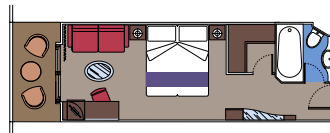

2 Royal Suites

Royal Suites ($\approx 36 \text{ m}^2$) with balcony ($\approx 16 \text{ m}^2$).
Double bed can be converted into two single beds.

This kind of accommodation is only available in the MSC Yacht Club

3 Executive & Family Suites

Executive & Family Suites with panoramic sealed window (from ≈ 45 to $\approx 53 \text{ m}^2$)
Double bed can be converted into two single beds.

This kind of accommodation is only available in the MSC Yacht Club

64 Deluxe Suites

Deluxe Suites (from ≈ 23 to $\approx 29 \text{ m}^2$) with balcony (from ≈ 4 to $\approx 6 \text{ m}^2$)
Double bed can be converted into two single beds.

This kind of accommodation is only available in the MSC Yacht Club