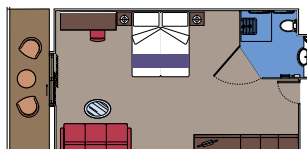

FACILITIES FOR GUESTS WITH DISABILITIES OR REDUCED MOBILITY

2 Suites for guests with disabilities or reduced mobility

Deluxe Suites ($\approx 35 \text{ m}^2$) with balcony ($\approx 6 \text{ m}^2$).
Double bed can be converted into two single beds.

This type of accommodation is only available in the MSC Yacht Club.

41 Cabins for guests with disabilities or reduced mobility

28 Cabins (from ≈ 33 to 39 m^2) with balcony ($\approx 6 \text{ m}^2$).
2 Ocean View ($\approx 32 \text{ m}^2$).
11 Interior ($\approx 25 \text{ m}^2$).
Double bed can be converted into two single beds.

This kind of accommodation is available in Balcony and Interior cabins (with Bella or Fantastica experiences) and in Ocean View cabins (with Bella experience only).

FACILITIES FOR GUESTS WITH DISABILITIES OR REDUCED MOBILITY

Cabin door width	81,5 cm
Bathroom door width	90 cm
Size of cabin (floor space)	≈ 20 to $\approx 33 \text{ m}^2$
Size of bathroom	4,1 m^2
Is there a fold-down seat in the shower?	Yes
Height of seat from the floor	44 cm
Does the WC seat have grab rails?	Yes
Are wheelchairs available on board?	In limited numbers*
Are all decks/public areas accessible?	Yes
Are all lifeboats wheelchair-accessible?	No**
Do the lifts have deck indicators?	Visual, Audio & Braille
Can severely visually impaired/blind guests be catered for on the cruise?	Only with full-time carer

*Only for embarkation, disembarkation and emergencies.

**In the event of an emergency, dedicated personnel will help guests with disabilities or reduced mobility to board lifeboats.