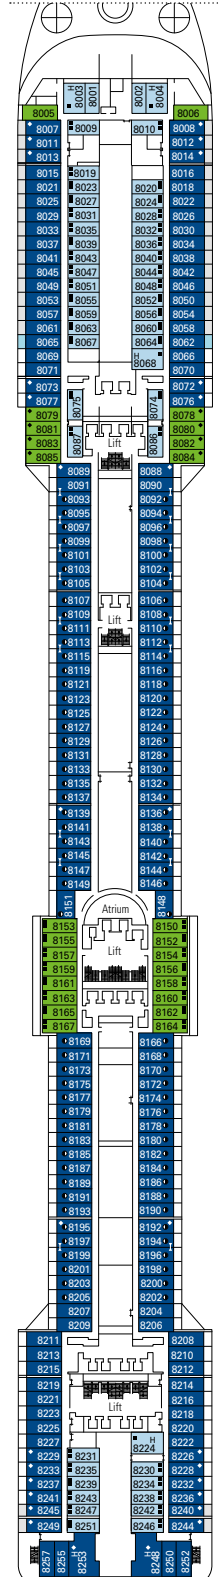

DECK PLANS & ACCOMMODATIONS

4.363 GUESTS
1.637 CABINS

ROYAL PALM CASINO