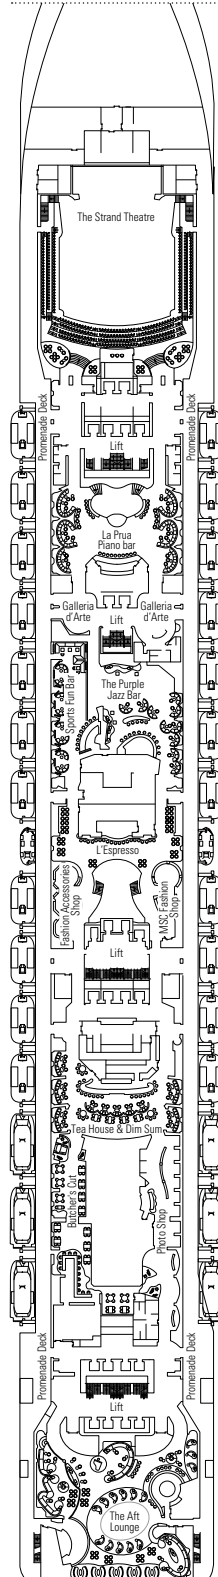

MSC SPLENDIDA

TECHNICAL SHEET

COMMON SERVICES

SPLENDIDA RECEPTION

TECHNICAL CHARACTERISTICS OF THE SHIP

GROSS TONNAGE	137.936 tons
LENGTH / BEAM / HEIGHT	333,30 m / 37,92 m post panamax / 66,80 m
SURFACE AREA	450.000 m ² , incl. 27.000 m ² public area
DECKS	18, incl. 14 for guests
LIFTS	25, incl. 15 for guests (2 panoramics and 1 for the MSC Yacht Club)
VOLTAGE (IN CABIN)	110/220 volts
MAXIMUM SPEED	22,99 knots
STABILIZERS	Stabilized with 2 fins
NUMBER OF PASSENGERS	4.363
NUMBER OF CABINS	1.637, incl. 43 for guests with disabilities or reduced mobility
CREW MEMBERS	Approx. 1.370
POOLS	5, incl. 1 with sliding roof, 1 for children and 1 for the MSC Yacht Club; 12 whirlpool baths
ENVIRONMENTAL TECHNOLOGY	AWT-Advanced Water Treatment, Energy Saving & Monitoring System, Clean Ship 2

VARIOUS SERVICES	Seats	Use	Surface (m ²)	Deck
MEDICAL CENTER	13	Medical centre	284	4 Fiume
SPLENDIDA RECEPTION	93	Reception, guest service	479	5 Canaletto
MSC EXCURSIONS	12	Excursion office	100	5 Canaletto

CONCIERGE

THE ONE POOL

DECK PLANS & ACCOMMODATIONS

4.363 GUESTS
1.637 CABINS

ROYAL PALM CASINO

DECK 4
FIUME

DECK 5
CANALETTO

DECK 6
MODIGLIANI