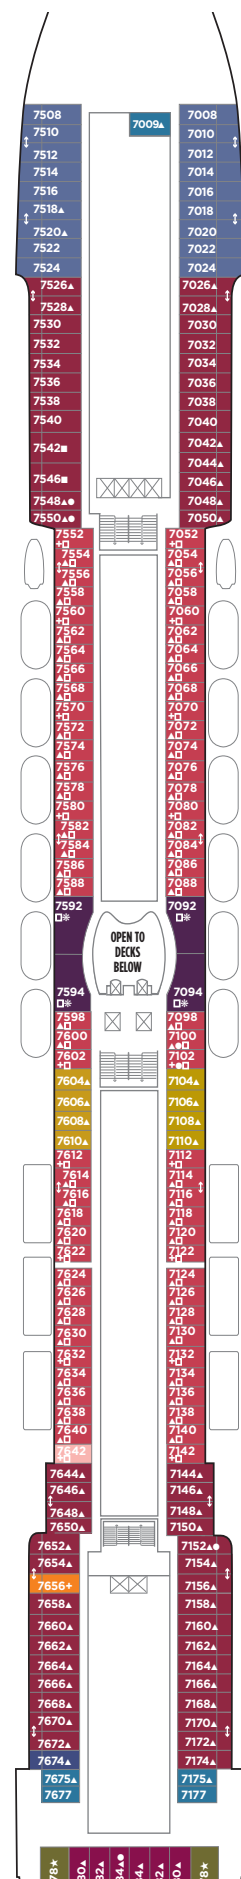

SQ 1-BEDROOM OBSTRUCTED VIEW FAMILY SUITE

Have a large family? We've got you covered in these modern suites that accommodate up to eight guests. They feature two lower beds that convert into a queen and a double sofa bed, plus an extra bedroom that includes two lower beds that convert to a queen and two pullman beds. Along with two bathrooms with showers as well as butler and concierge service. (No Balcony).

B6 LARGE BALCONY*

Step out onto your large balcony and marvel at the awesome views. Mostly located at the front of the ship with room for up to three guests, they feature two lower beds that convert into a queen-size bed, some have a convertible sofa bed to accommodate one more, plus a comfy sitting area. And many can connect so you can spread out yet enjoy the views together.

DECK 14

DECK 13

DECK 12

DECK 11

DECK 10

DECK 9

DECK 8

DECK 7

DECK 6

DECK 5

DECK 4

S7 SA SK SJ
SH SI I4 T1

S5 S7 SK SL B6

S8 SL B6 BA IA

S7 S8 SG SK B1
B4 BA IA I4

S4 SG B1 B4
B6 BB I4 IB