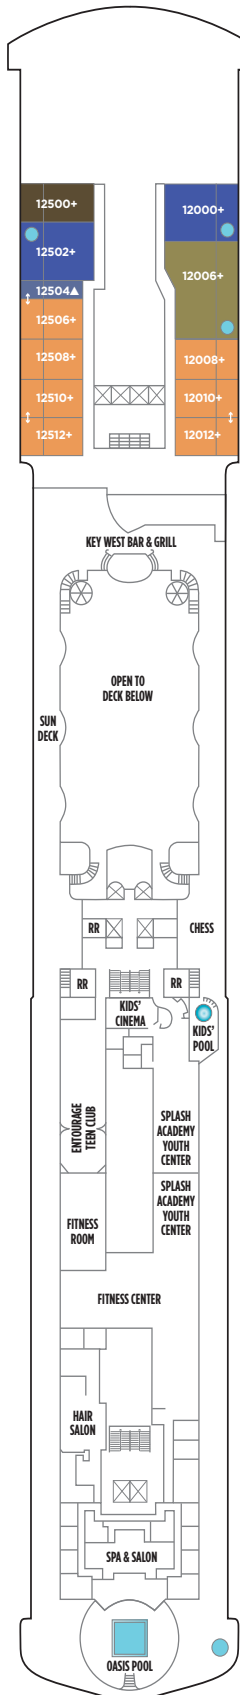

SQ 1-BEDROOM OBSTRUCTED VIEW FAMILY SUITE

Have a large family? We've got you covered in these modern suites that accommodate up to eight guests. They feature two lower beds that convert into a queen and a double sofa bed, plus an extra bedroom that includes two lower beds that convert to a queen and two pullman beds. Along with two bathrooms with showers as well as butler and concierge service. (No Balcony).

B6 LARGE BALCONY*

Step out onto your large balcony and marvel at the awesome views. Mostly located at the front of the ship with room for up to three guests, they feature two lower beds that convert into a queen-size bed, some have a convertible sofa bed to accommodate one more, plus a comfy sitting area. And many can connect so you can spread out yet enjoy the views together.

DECK 14

DECK 13

DECK 12

DECK 11

DECK 10

DECK 9

DECK 8

DECK 7

DECK 6

DECK 5

DECK 4

S7 SA SK SJ
SH SI I4 T1

S5 S7 SK SL B6

S8 SL B6 BA IA

S7 S8 SG SK B1
B4 BA IA I4

S4 SG B1 B4
B6 BB I4 IB