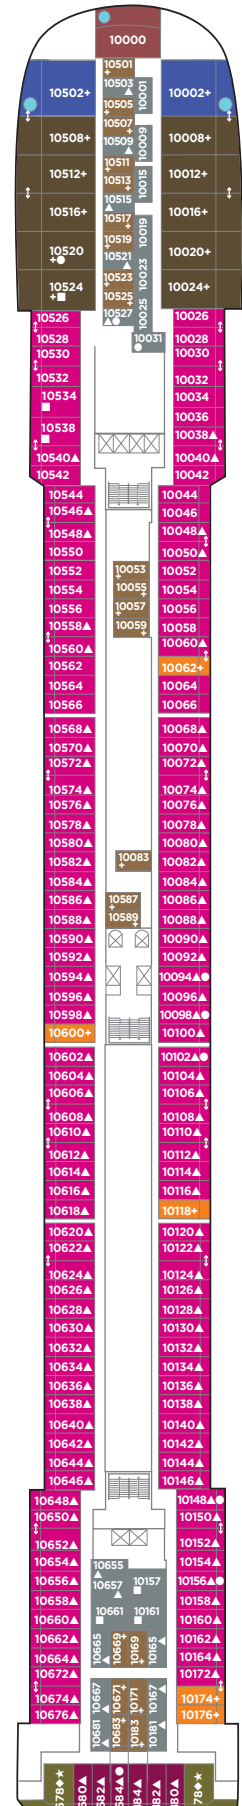

SQ 1-BEDROOM OBSTRUCTED VIEW FAMILY SUITE

Have a large family? We've got you covered in these modern suites that accommodate up to eight guests. They feature two lower beds that convert into a queen and a double sofa bed, plus an extra bedroom that includes two lower beds that convert to a queen and two pullman beds. Along with two bathrooms with showers as well as butler and concierge service. (No Balcony).

B6 LARGE BALCONY*

Step out onto your large balcony and marvel at the awesome views. Mostly located at the front of the ship with room for up to three guests, they feature two lower beds that convert into a queen-size bed, some have a convertible sofa bed to accommodate one more, plus a comfy sitting area. And many can connect so you can spread out yet enjoy the views together.

DECK 14

DECK 13

DECK 12

DECK 11

DECK 10

DECK 9

DECK 8

DECK 7

DECK 6

DECK 5

DECK 4

S7 SA SK SJ
SH SI I4 T1

S5 S7 SK SL B6

S8 SL B6 BA IA

S7 S8 SG SK B1
B4 BA IA I4

S4 SG B1 B4
B6 BB I4 IB