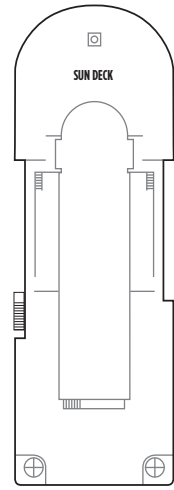

S8 Owner's Suite with Large Balcony. Sleeps up to four.

IA Inside. Some sleep up to four.

PRIDE OF AMERICA DECK PLANS

LEGEND

- Wheelchair Accessible
- Stateroom equipped for the hearing-impaired
- △ Stateroom with king-size bed
- ◆ Stateroom with queen-size bed
- ↕ Connecting staterooms
- ▲ Third-person occupancy available
- ⊕ Third- and/or fourth-person occupancy available
- ★ Third-, fourth- and/or fifth-person occupancy available
- ☆ Up to sixth-person occupancy available
- ⊠ Elevator
- ⊞ Elevator
- RR Restroom

DECK 14

DECK 13

DECK 12

DECK 11

DECK 10

DECK 9

DECK 8

DECK 7