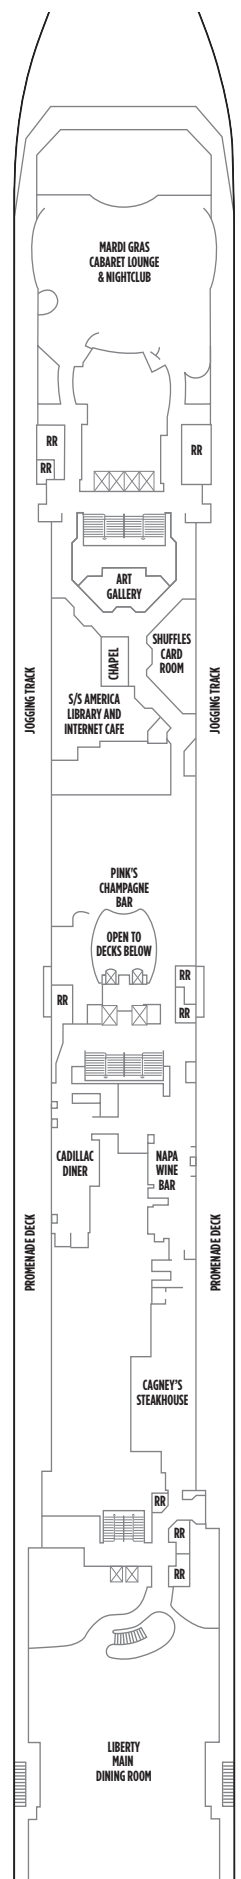

SQ 1-BEDROOM OBSTRUCTED VIEW FAMILY SUITE

Have a large family? We've got you covered in these modern suites that accommodate up to eight guests. They feature two lower beds that convert into a queen and a double sofa bed, plus an extra bedroom that includes two lower beds that convert to a queen and two pullman beds. Along with two bathrooms with showers as well as butler and concierge service. (No Balcony).

DECK 14

DECK 13

DECK 12

DECK 11

DECK 10

DECK 9

DECK 8

DECK 7

DECK 6

DECK 5

DECK 4

S7 SA SK SJ
SH SI I4 T1

S5 S7 SK SL B6

S8 SL B6 BA IA

S7 S8 SG SK B1
B4 BA IA I4

S4 SG B1 B4
B6 BB I4 IB