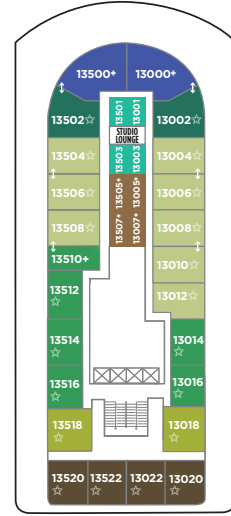

PRIDE OF AMERICA SCHEMATICS

S5 Deluxe Owner's Suite with Large Balcony. Sleeps up to four.

S4 2-Bedroom Deluxe Family Suite with Balcony. Sleeps up to six.

BB Balcony. Sleeps up to three.

OA Oceanview With Picture Window. Sleeps up to three.

S8 Owner's Suite with Large Balcony. Sleeps up to four.

IA Inside. Some sleep up to four.

PRIDE OF AMERICA DECK PLANS

LEGEND

- Wheelchair Accessible
- Stateroom equipped for the hearing-impaired
- △ Stateroom with king-size bed
- ◆ Stateroom with queen-size bed
- ↕ Connecting staterooms
- ▲ Third-person occupancy available
- ⊕ Third- and/or fourth-person occupancy available
- ★ Third-, fourth- and/or fifth-person occupancy available
- ☆ Up to sixth-person occupancy available
- ⊠ Elevator
- ⊞ Elevator
- RR Restroom

DECK 14

DECK 13

DECK 12

DECK 11

DECK 10

DECK 9

DECK 8

DECK 7

DECK 6

DECK 5

DECK 4

S7 SA SK SJ
SH SI I4 T1

S5 S7 SK SL B6

S8 SL B6 BA IA

S7 S8 SG SK B1
B4 BA IA I4

S4 SG B1 B4
B6 BB I4 IB