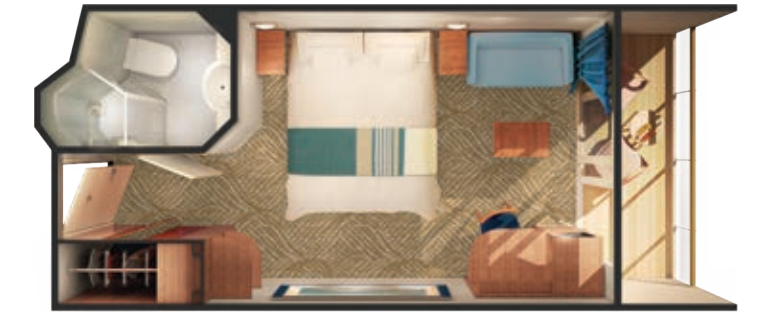

S5 DELUXE OWNER'S SUITE WITH LARGE BALCONY

Up to four guests will enjoy an incredible getaway in this awesome Suite. Features a separate bedroom with king-size bed and walk-in closet, living room with double sofa bed, baby grand piano, dining room, large, private balcony with hot tub and dining area, luxury bath with whirlpool tub and separate shower, plus a guest bathroom. Butler and concierge service included.

SH SI ISJ SK SL PENTHOUSE WITH LARGE BALCONY*

With a large balcony to admire the amazing views and room for up to six guests, these modern Penthouses are the perfect way to cruise in style. Most include a separate bedroom with king-size bed, additional bedding for up to four more, plus a luxury bath, walk-in closet and living and dining room. All with the indulgence of butler and concierge service.

B4 FAMILY BALCONY*

With room for up to four guests, these staterooms are great for the family to cruise together and spread out in comfort. They include two lower beds that convert into a queen-size bed, a convertible sofa and a pullman bed. Along with a sitting area and floor-to-ceiling glass doors that open to a private balcony. Plus some can connect so your group can spread out even more.

PRIDE OF AMERICA SCHEMATICS

S5 Deluxe Owner's Suite with Large Balcony. Sleeps up to four.

S4 2-Bedroom Deluxe Family Suite with Balcony. Sleeps up to six.

BB Balcony. Sleeps up to three.

OA Oceanview With Picture Window. Sleeps up to three.