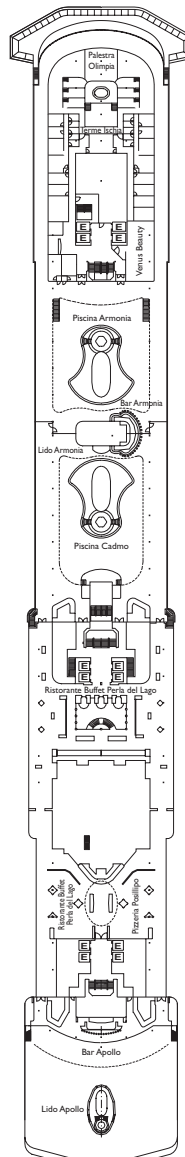

- Classic
- Premium

Teseo, Orfeo
Teseo, Orfeo, Narciso,
Prometeo, Pegaso

DECK 12
MEDEA

DECK 11
PANDORA

DECK 10
CLEOPATRA

DECK 9
ARMONIA

DECK 8
PEGASO

DECK 7
PROMETEO

Grt: 86.000 t
 Length: 292 m
 Width: 32 m
 Cruising speed: 22 knots
 Max speed: 24 knots

- ◐ cabins with partially restricted view
- ◑ single cabins
- X cabins without views
- H cabins for disabled guests
- C interconnecting cabins
- E lift
- 1 upper berth
- single sofa bed