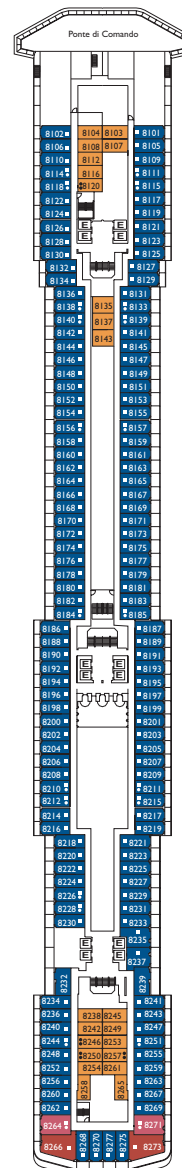

- Classic
- Premium

Teseo, Orfeo
Teseo, Orfeo, Narciso,
Prometeo, Pegaso

DECK 12
MEDEA

DECK 11
PANDORA

DECK 10
CLEOPATRA

DECK 9
ARMONIA

DECK 8
PEGASO

DECK 7
PROMETEO

Grt: 86.000 t
 Length: 292 m
 Width: 32 m
 Cruising speed: 22 knots
 Max speed: 24 knots

- ◐ cabins with partially restricted view
- ◑ single cabins
- X cabins without views
- H cabins for disabled guests
- C interconnecting cabins
- E lift
- 1 upper berth
- single sofa bed