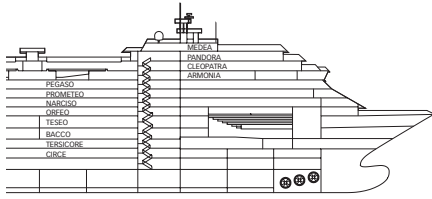

Grt: 86.000 t
 Length: 292 m
 Width: 32 m
 Cruising speed: 22 knots
 Max speed: 24 knots

- ◐ cabins with partially restricted view
- ◑ single cabins
- X cabins without views
- H cabins for disabled guests
- C interconnecting cabins
- E lift
- 1 upper berth
- single sofa bed