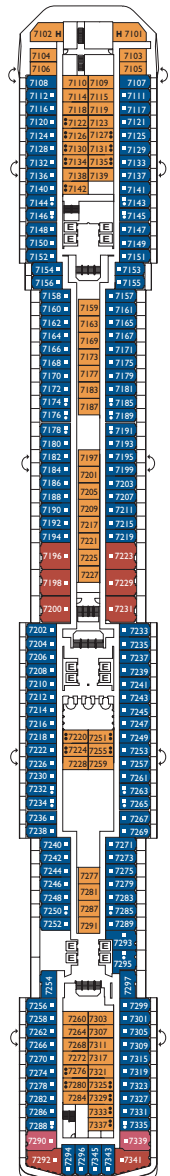

Costa Mediterranea

Inside cabins

- Classic
- Premium

Circe, Teseo, Orfeo, Narciso
Narciso, Prometeo, Pegaso

Outside cabins

- Classic
- Premium

Teseo
Circe

Cabins with ocean view balcony

- Classic
- Premium

Teseo, Orfeo
Teseo, Orfeo, Narciso,
Prometeo, Pegaso

DECK 12
MEDEA

DECK 11
PANDORA

DECK 10
CLEOPATRA

DECK 9
ARMONIA

DECK 8
PEGASO

DECK 7
PROMETEO

Grt: 86.000 t
 Length: 292 m
 Width: 32 m
 Cruising speed: 22 knots
 Max speed: 24 knots

- ◐ cabins with partially restricted view
- ◑ single cabins
- X cabins without views
- H cabins for disabled guests
- C interconnecting cabins
- E lift
- 1 upper berth
- single sofa bed

Please note: Double bed is available in all cabin grades.

Suites

- Suite with ocean view balcony
 Teseo, Orfeo, Narciso, Prometeo, Pegaso
- Panorama Suite with ocean view balcony
 Narciso, Orfeo
- Grand Suite with ocean view balcony
 Teseo, Narciso, Prometeo, Pegaso