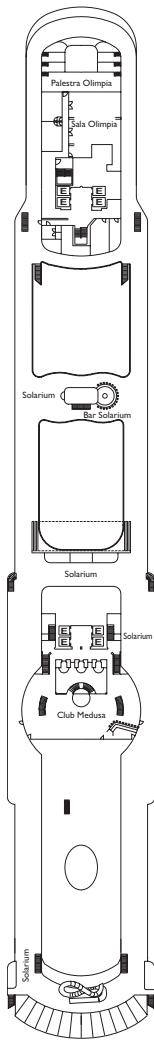

- Classic
- Premium

Teseo, Orfeo
Teseo, Orfeo, Narciso,
Prometeo, Pegaso

DECK 12
MEDEA

DECK 11
PANDORA

DECK 10
CLEOPATRA

DECK 9
ARMONIA

DECK 8
PEGASO

DECK 7
PROMETEO

Grt: 86.000 t
 Length: 292 m
 Width: 32 m
 Cruising speed: 22 knots
 Max speed: 24 knots

- ◐ cabins with partially restricted view
- ◑ single cabins
- X cabins without views
- H cabins for disabled guests
- C interconnecting cabins
- E lift
- 1 upper berth
- single sofa bed