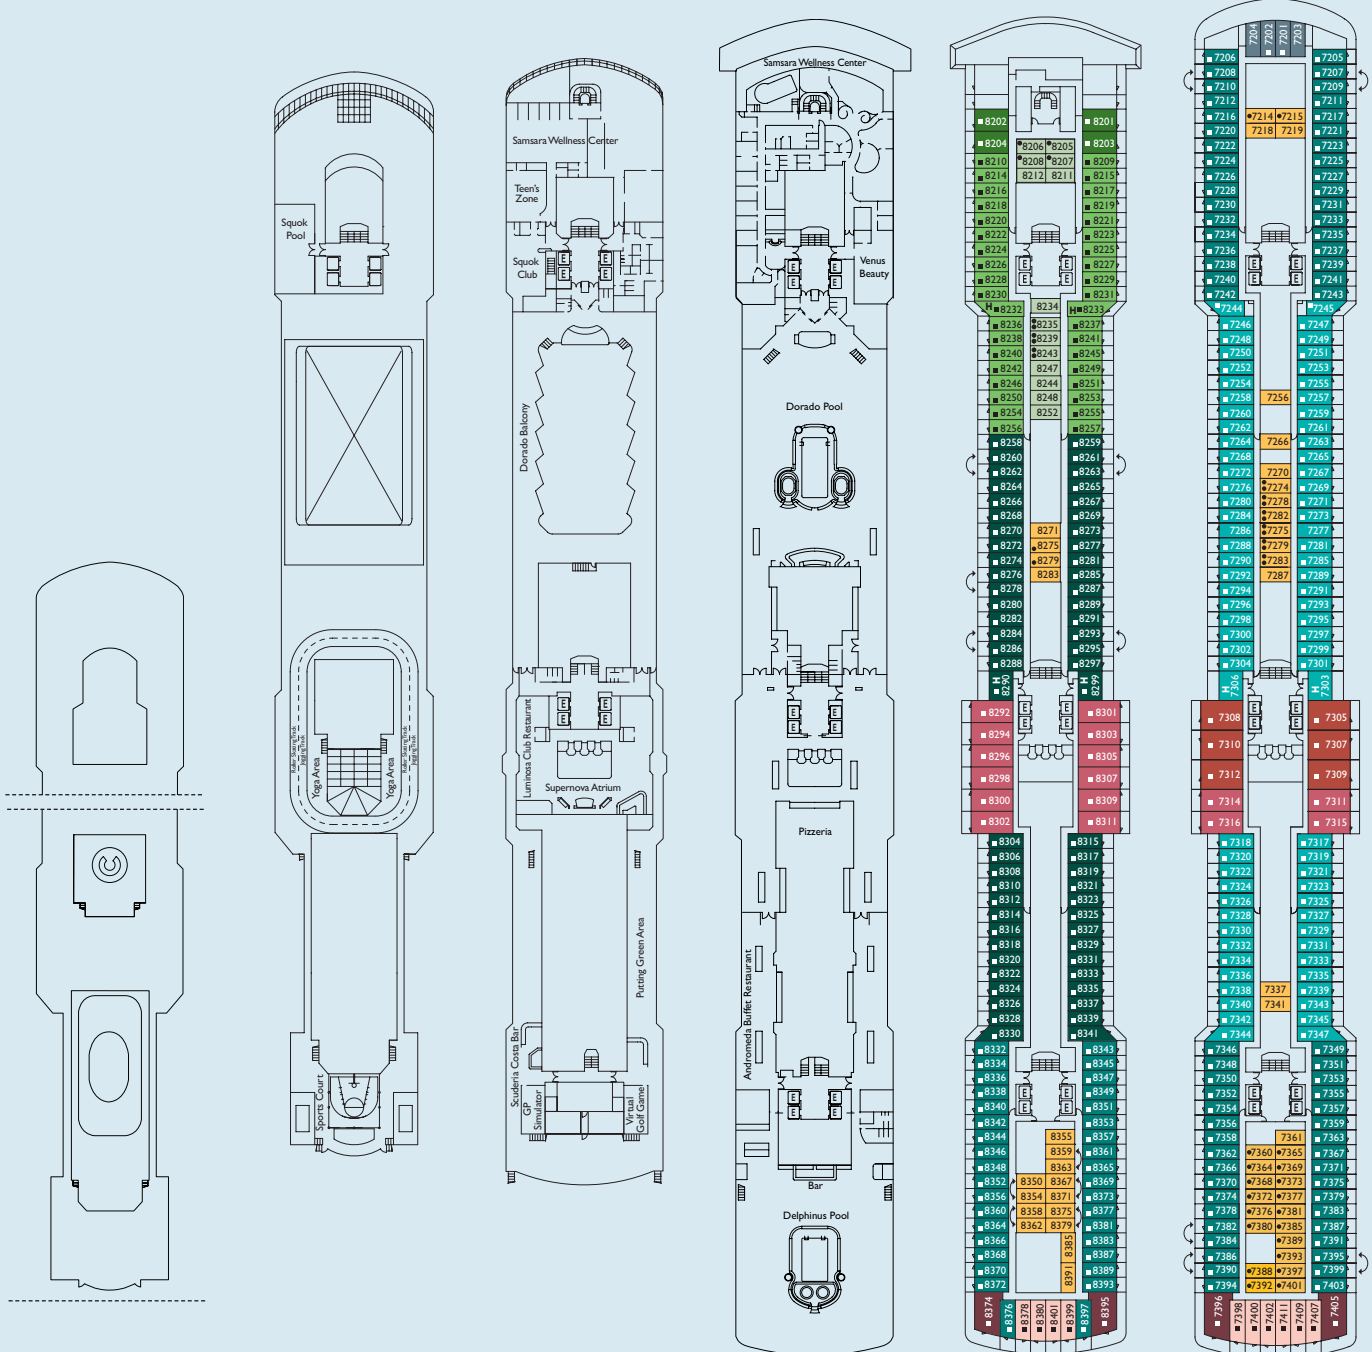

Suites

- **MS** Mini Suite with balcony. Agata, Avorio, Smeraldo, Topazio

- **S** Suite with balcony. Avorio, Rubino, Smeraldo, Topazio
- **PS** Panoramic Suite with balcony. Agata, Avorio, Rubino, Smeraldo, Topazio
- **GS** Grand Suite with balcony. Smeraldo

Samsara Cabins & Suites

- **SI** Samsara inside. Topazio
- **SB** Samsara outside with balcony. Topazio
- **SU** Samsara Suite with balcony. Topazio

Key

- 1 additional upper foldaway berth
- 2 additional upper foldaway berths
- ⌋ interconnecting cabins
- additional single sofa-bed
- H cabin for disabled guests
- E lift

Please note: Double bed available in all grades. 3rd berth available in all grades except MS & Samsara. 4th berth available in all grades except S, PS, GS & Samsara.

DECK 12 PIETRA DI LUNA

DECK 11 TURCHESE

Grt: 92,600 t • Length: 294 m • Width: 32.25 m • Cruising speed: 21.6 knots • Max speed: 23.6 knots • Year in service: 2009 • Passenger capacity: 2,826

M5 - MINI SUITE WITH BALCONY - 25 m²

B6 - OUTSIDE WITH BALCONY - 23 m²