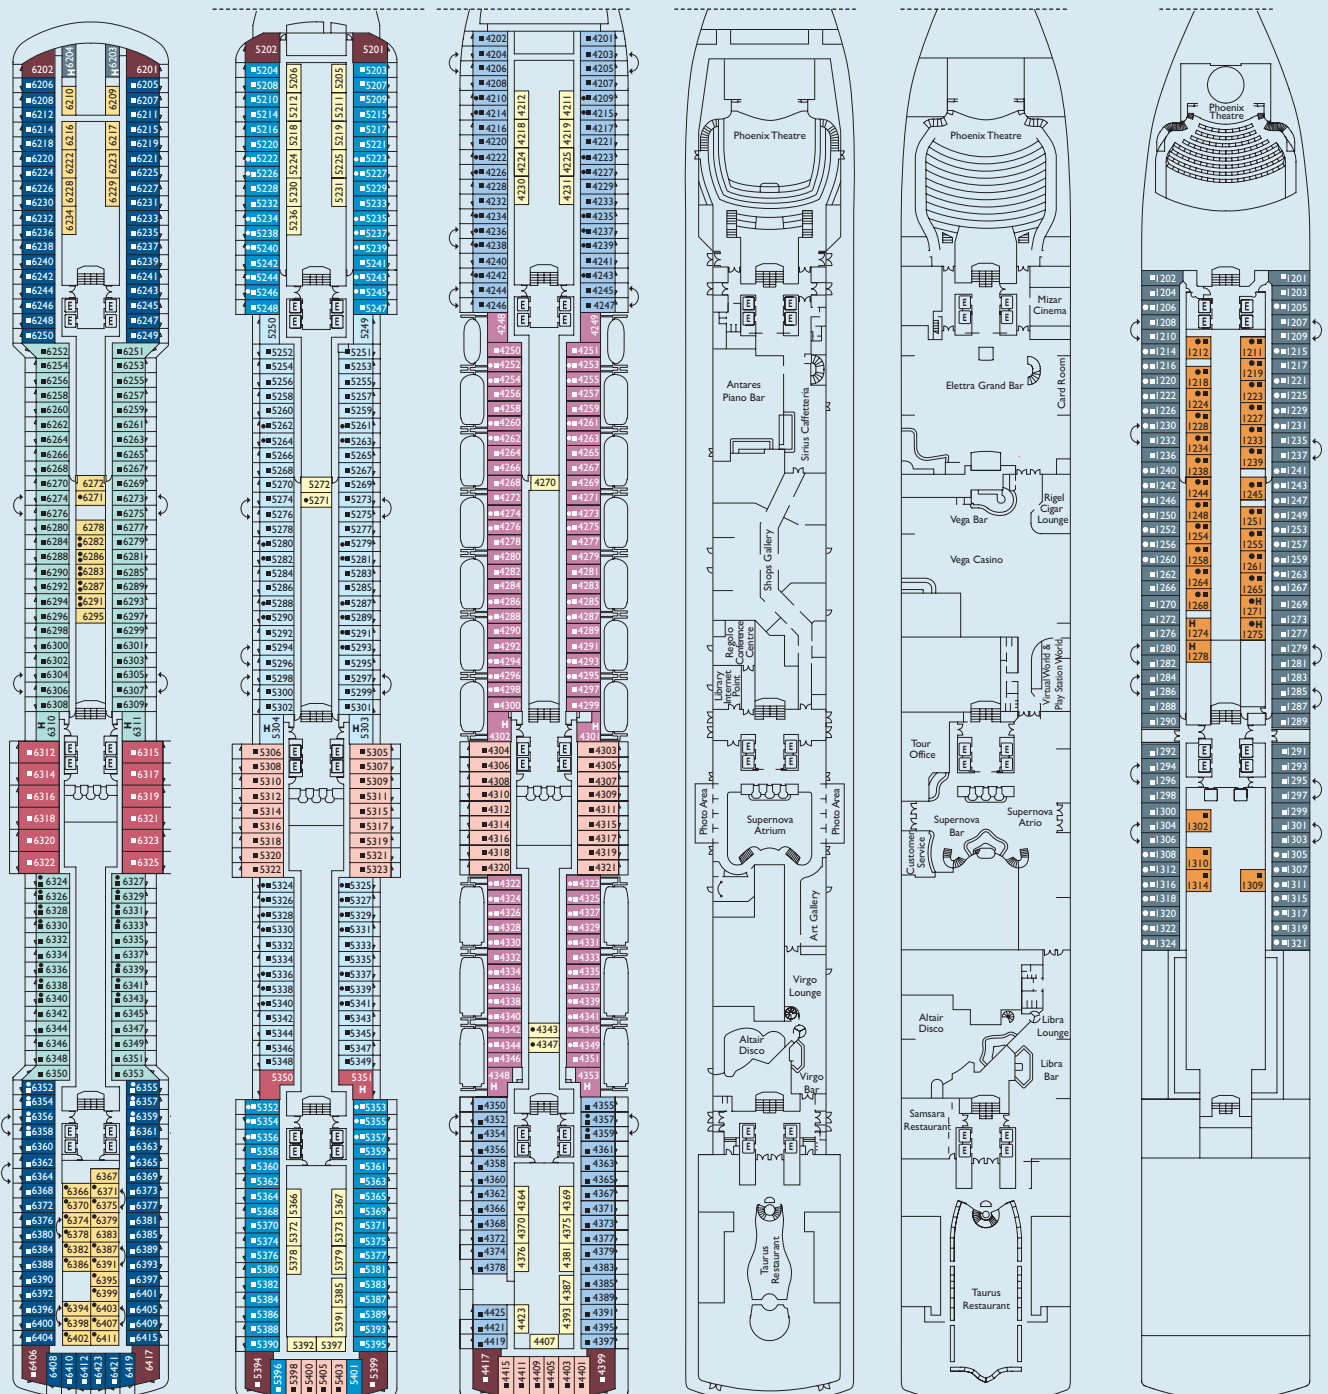

Grt: 92,600 t • Length: 294 m • Width: 32.25 m • Cruising speed: 21.6 knots • Max speed: 23.6 knots • Year in service: 2009 • Passenger capacity: 2,826

M5 - MINI SUITE WITH BALCONY - 25 m²

B6 - OUTSIDE WITH BALCONY - 23 m²

E2 - OUTSIDE WITH WINDOW - 18 m²

Please note: individual size, layout and furniture may vary from cabin to cabin

DECK 6 RUBINO

DECK 5 AVORIO

DECK 4 AGATA

DECK 3 AMBRA

DECK 2 ZAFFIRO

DECK 1 CORALLO