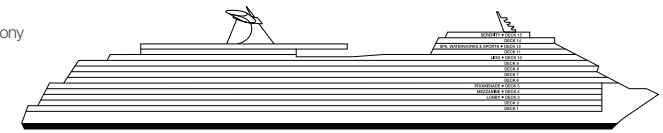

ACCOMMODATIONS SYMBOL LEGEND

- ▲ Twin Bed and Single Sofa Bed
- ★ 2 Twin Beds (convert to King) and Single Sofa Bed
- 2 Twin Beds (convert to King) and 1 Upper Pullman
- 2 Twin Beds (convert to King) and 2 Upper Pullmans
- 2 Twin Beds (convert to King), Single Sofa Bed and 1 Upper Pullman

- † 2 Twin Beds (convert to King) and Double Sofa Bed
- ▼ 2 Twin Beds (convert to King), Single Sofa Bed and 2 Upper Pullmans. Beds do not convert to King when both Upper Pullmans in use.
- ∞ 2 Twin Beds (convert to King), Double Sofa Bed and 1 Upper Pullman
- ◆ Stateroom with 2 Porthole Windows
- ◁ Connecting staterooms (*ideal for families and groups of friends*)

Gross Tonnage: 133,500 Length: 1,055 feet Beam: 122 feet
 Cruising Speed: 18 Knots Guest Capacity: 3,934 (Double Occupancy)
 Total Staff: 1,450 Registry: Panama