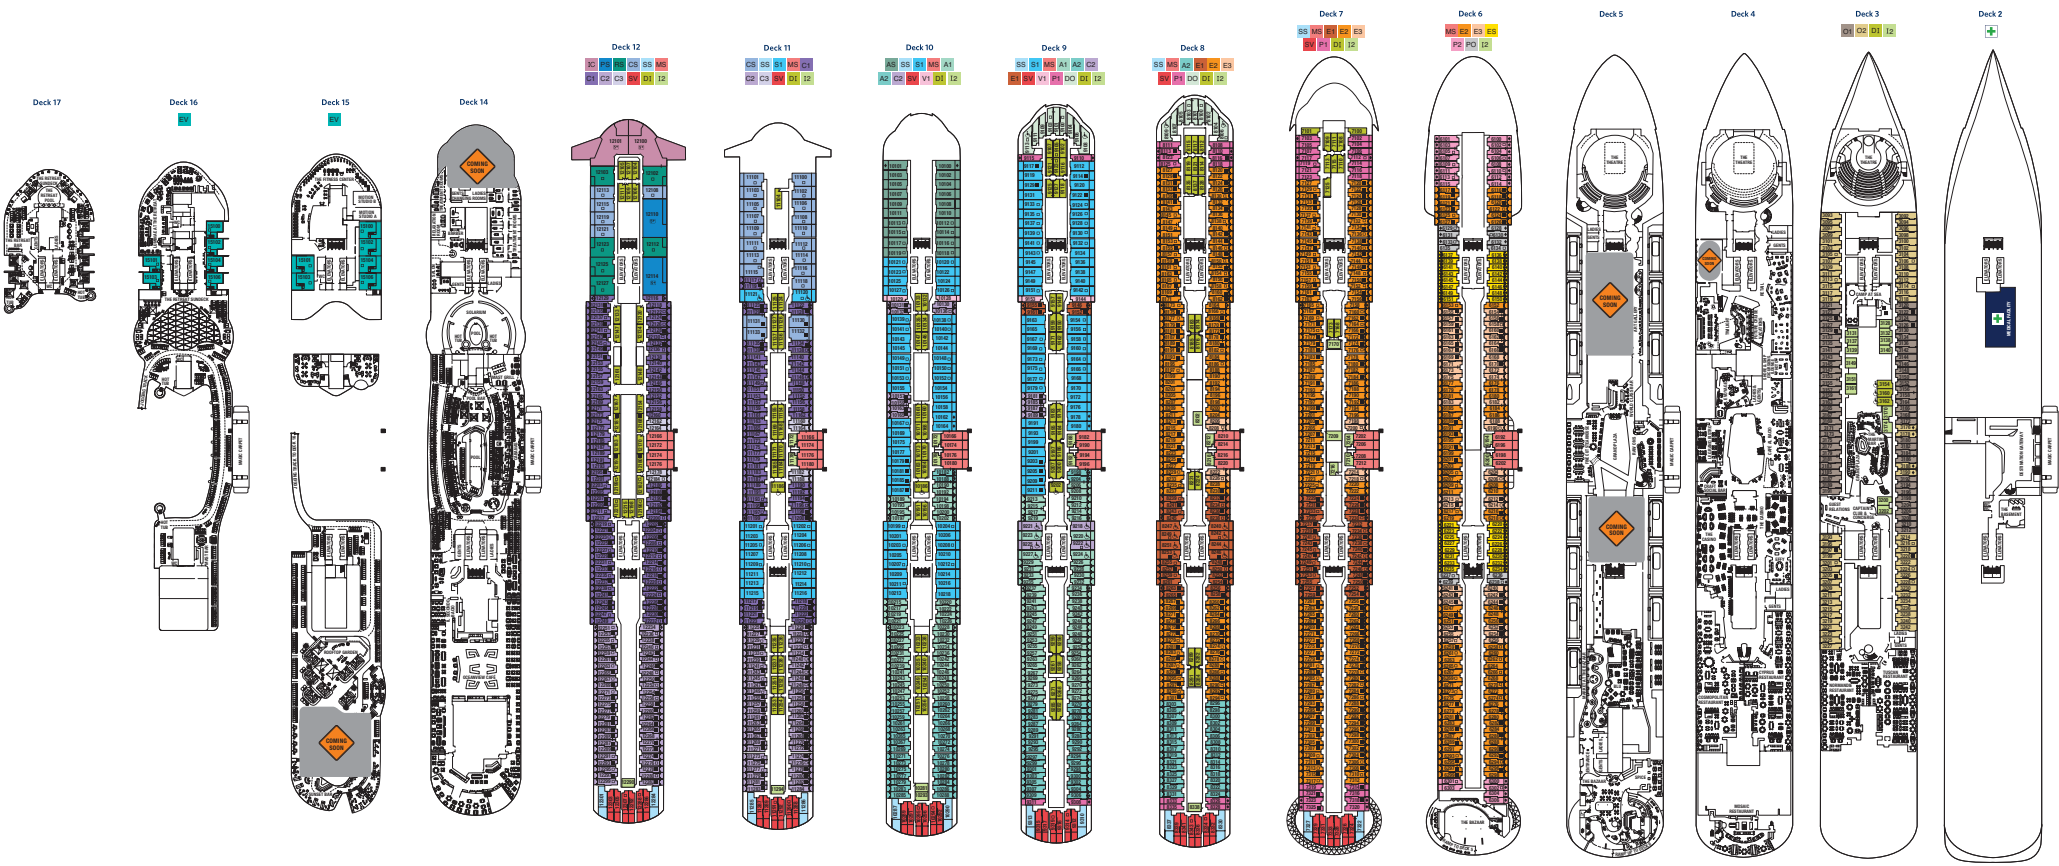

# CELEBRITY XCEL<sup>SM</sup> DECK PLANS

- IC** Iconic Suite
- PS** Penthouse Suite
- EV** Edge Villa
- RS** Royal Suite
- CS** Celebrity Suite
- AS** Aqua Sky Suite
- SS** Sunset Sky Suite
- S1** Sky Suite
- MS** Magic Carpet® Sky Suite

- A1** Prime AquaClass®
- A2** AquaClass
- C1** Prime Concierge Class
- C2** Concierge Class
- C3** Concierge Class (Partial View)

- E1** Prime Edge w/ Infinite Veranda®
- E2** Edge w/ Infinite Veranda
- E3** Edge w/ Infinite Veranda (Partial View)
- ES** Edge Single w/ Infinite Veranda
- SV** Sunset Veranda
- V1** Prime Veranda
- P1** Deluxe Porthole View w/ Veranda
- P2** Deluxe Porthole View w/ Veranda

- PO** Panoramic Ocean View
- DO** Deluxe Ocean View
- O1** Prime Ocean View
- O2** Ocean View
- DI** Deluxe Inside
- I2** Inside
- +** Medical Facility - Deck 2  
Located by Forward Elevators

- ◆** Obstructed View Stateroom
- Double Sofa Bed
- Single Sofa Bed
- 5+** Stateroom for occupancy 5 and up
- |** Connecting Staterooms - locations vary per ship
- ↗** Inside Stateroom Door Location
- ♿** Wheelchair Accessible Stateroom  
Featuring Roll-in Shower