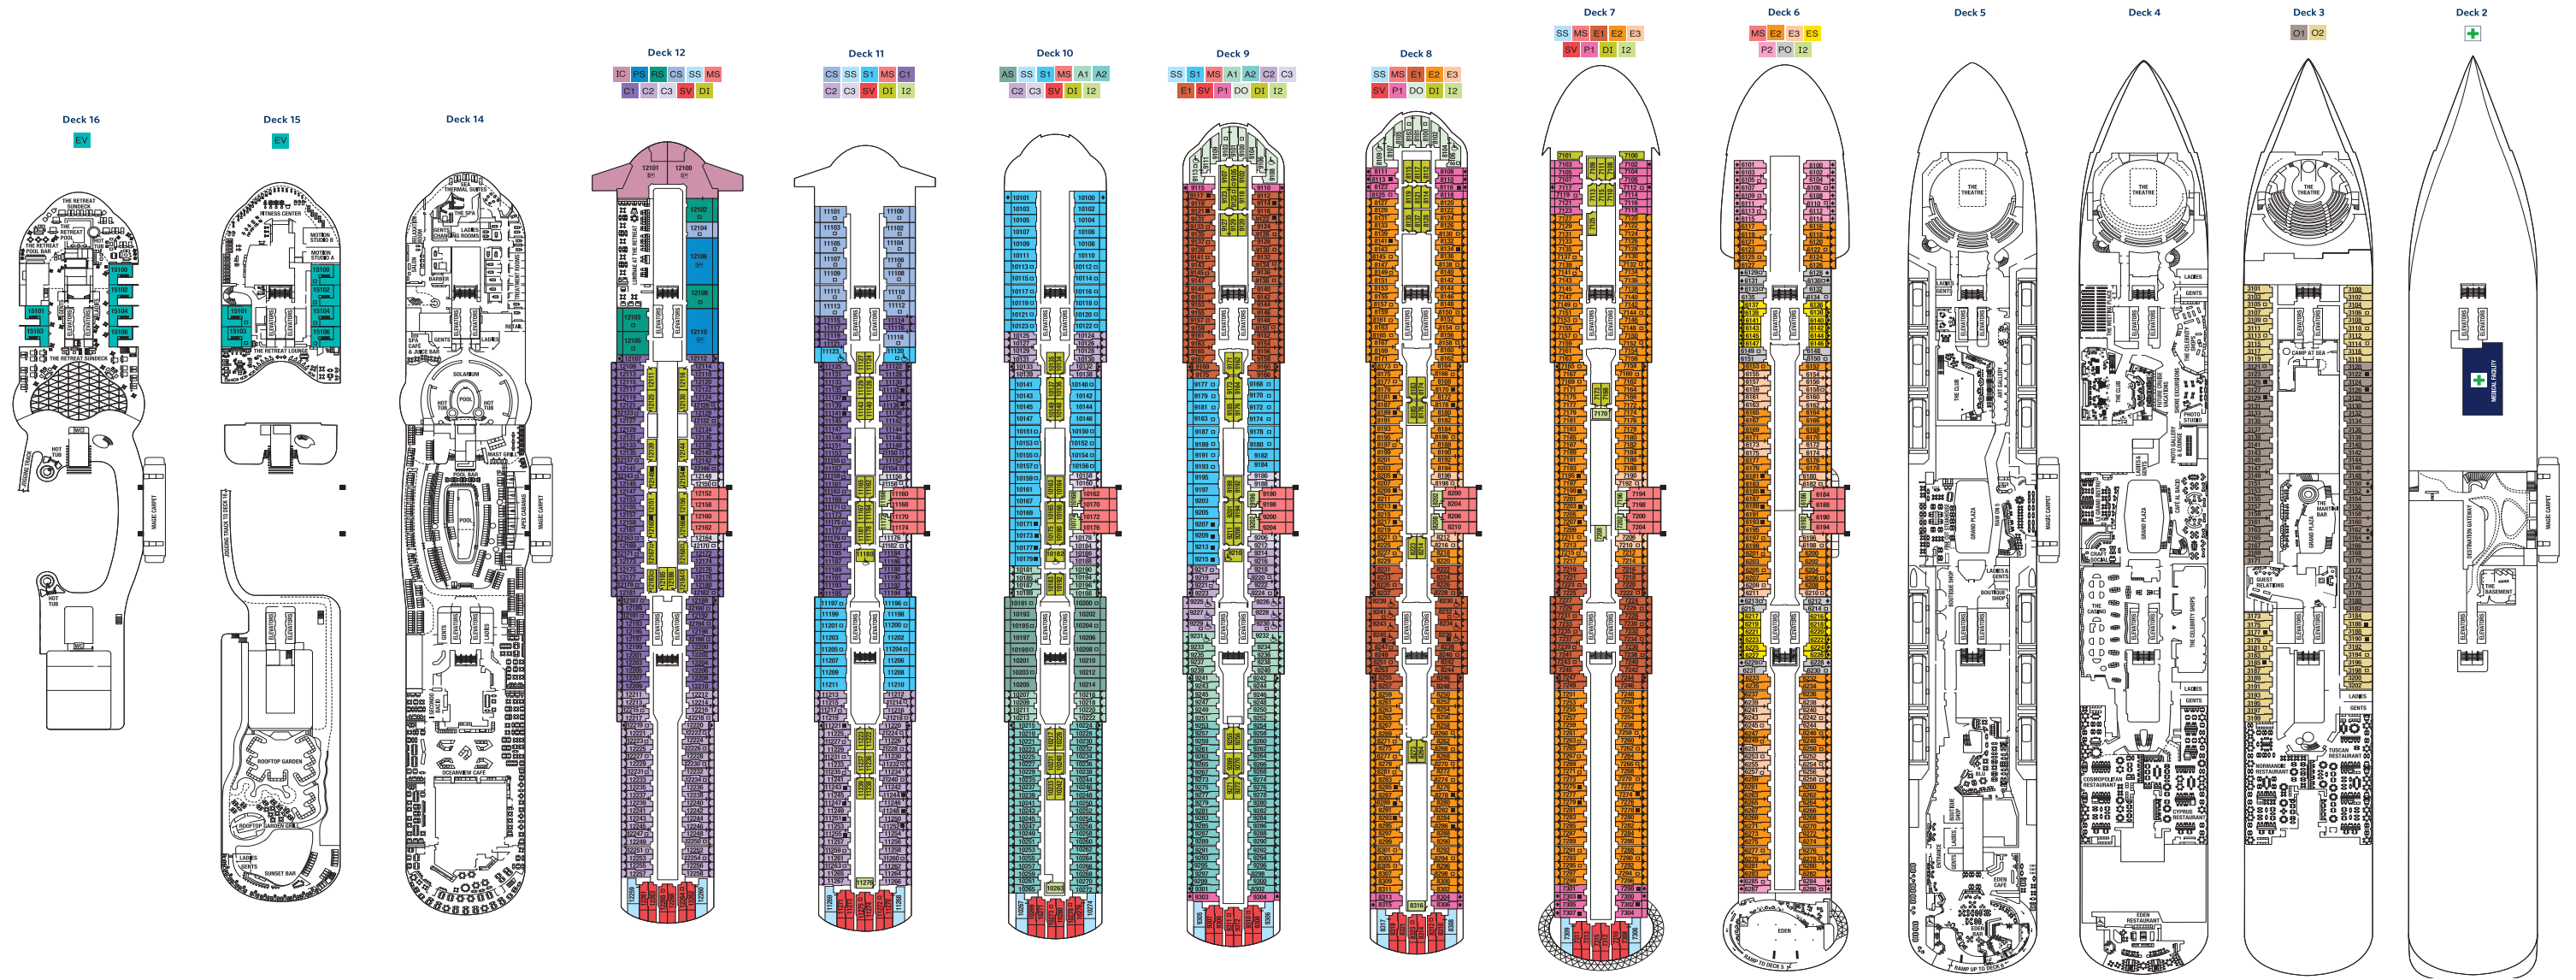

# CELEBRITY APEX<sup>®</sup> DECK PLANS

- IC** Iconic Suite
- PS** Penthouse Suite
- EV** Edge Villa
- RS** Royal Suite
- CS** Celebrity Suite
- AS** Aqua Sky Suite
- SS** Sunset Sky Suite
- S1** Sky Suite
- MS** Magic Carpet<sup>®</sup> Sky Suite

- A1** Prime AquaClass<sup>®</sup>
- A2** AquaClass
- C1** Prime Concierge Class
- C2** Concierge Class
- C3** Concierge Class (Partial View)

- E1** Prime Edge w/ Infinite Veranda<sup>®</sup>
- E2** Edge w/ Infinite Veranda
- E3** Edge w/ Infinite Veranda (Partial View)
- ES** Edge Single w/ Infinite Veranda
- SV** Sunset Veranda
- P1** Deluxe Porthole View w/ Veranda
- P2** Deluxe Porthole View w/ Veranda

- PO** Panoramic Ocean View
- DO** Deluxe Ocean View
- O1** Prime Ocean View
- O2** Ocean View
- DI** Deluxe Inside
- I2** Inside
- +** Medical Facility - Deck 2  
Located by Forward Elevators

- ◆** Obstructed View Stateroom
- Double Sofa Bed
- Single Sofa Bed
- 5+** Stateroom for occupancy 5 and up
- |** Connecting Staterooms - locations vary per ship
- ↗** Inside Stateroom Door Location
- ♿** Wheelchair Accessible Stateroom  
Featuring Roll-in Shower