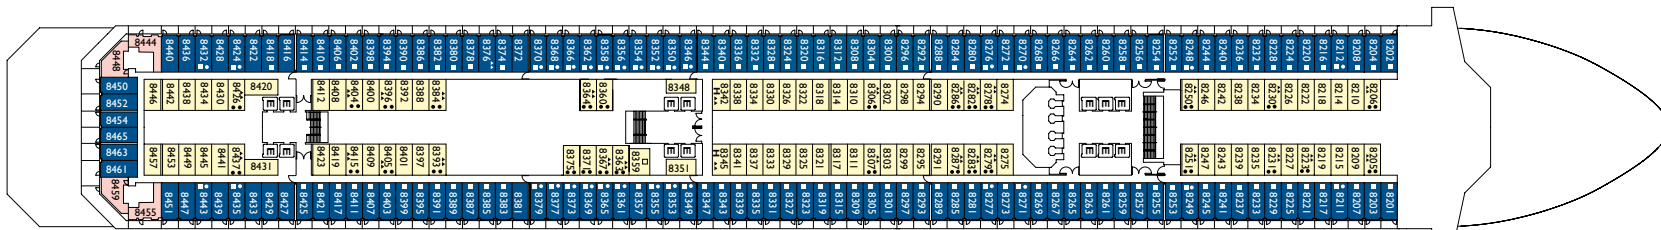

Duca d'Orléans Restaurant

Winter Garden

Gelateria Amarillo

NB: double beds are available in all categories of cabin.

- ✓ cabins with partially limited view
- single cabins
- H cabins for disabled guests
- ↔ interconnecting cabins
- E lift
- * double sofa bed

- 1 high bed
- single sofa bed
- ▲ 2 low beds that cannot be converted into a double
- ▲ cannot be converted into a double

DECK 9 - VILLA BORGHESE

DECK 8 - ENCELADO

DECK 7 - BOBOLI

DECK 6 - LA ZARZUELA

DECK 5 - TIVOLI