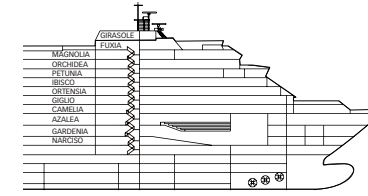

# Costa Deliziosa

Grt: 92.600 t  
 Length: 964 ft  
 Width: 106 ft  
 Cruising speed: 21.6 knots  
 Double Occupancy Capacity: 2,260