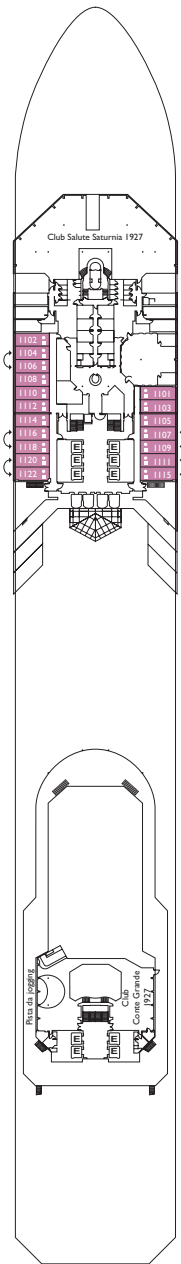

Costa Fortuna

Inside cabins

- Classic
- Premium

Rio de Janeiro, Miami
Miami, Lisbona, Caracas,
Vigo, Napoli, Barcellona

Outside cabins ocean view

- Classic
- Premium

Rio de Janeiro, Miami
Rio de Janeiro, Miami, Lisbona,
Caracas, Napoli, Barcellona,
Cannes

Cabins with Ocean view balcony

- Classic
- Premium

Lisbona
Lisbona, Caracas, Napoli,
Vigo, Barcellona

DECK 14
LAS PALMAS

DECK 12
FUNCHAL

DECK 11
CANNES

DECK 10
BARCELLONA

DECK 9
NAPOLI

DECK 8
VIGO

DECK 7
CARACAS

Grt: 103.000 t
 Length: 272 m
 Width: 36 m
 Cruising speed: 20 knots
 Max speed: 22 knots

- ▣ cabins with partially restricted view
- single cabins
- H cabins for disabled guests
- ⌋ interconnecting cabins
- E lift
- * double sofa bed
- 1 upper berth
- single sofa bed
- ▲▲ 2 low beds that cannot be converted into a double
- ▲ cannot be converted into a double