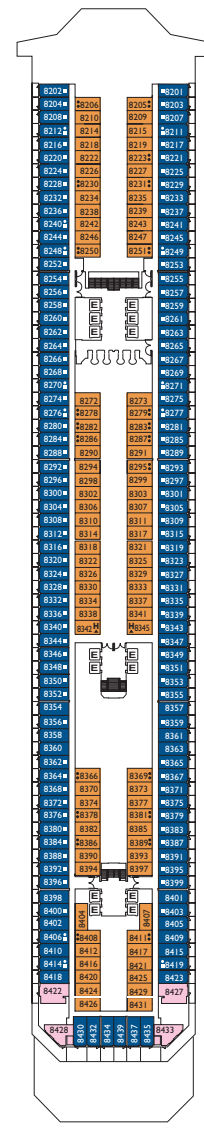

Cabins with Ocean view balcony

- Classic
- Premium

Lisbona
Lisbona, Caracas, Napoli,
Vigo, Barcellona

DECK 14
LAS PALMAS

DECK 12
FUNCHAL

DECK 11
CANNES

DECK 10
BARCELLONA

DECK 9
NAPOLI

DECK 8
VIGO

DECK 7
CARACAS

Grt: 103.000 t
 Length: 272 m
 Width: 36 m
 Cruising speed: 20 knots
 Max speed: 22 knots

- ▣ cabins with partially restricted view
- single cabins
- H cabins for disabled guests
- ⌋ interconnecting cabins
- E lift
- * double sofa bed
- 1 upper berth
- single sofa bed
- ▲▲ 2 low beds that cannot be converted into a double
- ▲ cannot be converted into a double

Please note: Double bed is available in all cabin grades.

Suites

- Mini Suite with ocean view balcony
Lisbona, Caracas, Vigo
- Suite with ocean view balcony
Caracas, Napoli
- Grand Suite with ocean view balcony
Caracas

DECK 6
LISBONA

DECK 5
GENOVA

DECK 4
SANTOS

DECK 3
BUENOS AIRES

DECK 2
MIAMI

DECK 1
RIO DE JANEIRO