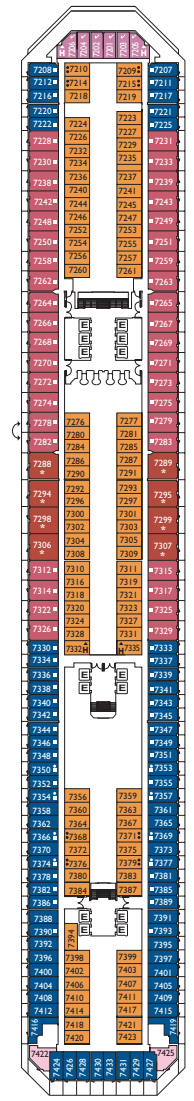

Cabins with Ocean view balcony

- Classic
- Premium

Lisbona
Lisbona, Caracas, Napoli,
Vigo, Barcellona

DECK 14
LAS PALMAS

DECK 12
FUNCHAL

DECK 11
CANNES

DECK 10
BARCELLONA

DECK 9
NAPOLI

DECK 8
VIGO

DECK 7
CARACAS

Grt: 103.000 t
 Length: 272 m
 Width: 36 m
 Cruising speed: 20 knots
 Max speed: 22 knots

- ▣ cabins with partially restricted view
- single cabins
- H cabins for disabled guests
- ⌋ interconnecting cabins
- E lift
- * double sofa bed
- 1 upper berth
- single sofa bed
- ▲▲ 2 low beds that cannot be converted into a double
- ▲ cannot be converted into a double

Please note: Double bed is available in all cabin grades.

Suites

- Mini Suite with ocean view balcony
Lisbona, Caracas, Vigo
- Suite with ocean view balcony
Caracas, Napoli
- Grand Suite with ocean view balcony
Caracas

DECK 6
LISBONA

DECK 5
GENOVA

DECK 4
SANTOS

DECK 3
BUENOS AIRES

DECK 2
MIAMI

DECK 1
RIO DE JANEIRO