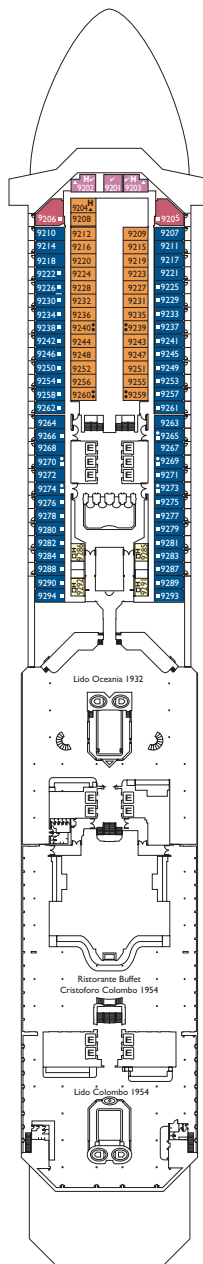

Cabins with Ocean view balcony

- Classic
- Premium

Lisbona
Lisbona, Caracas, Napoli,
Vigo, Barcellona

DECK 14
LAS PALMAS

DECK 12
FUNCHAL

DECK 11
CANNES

DECK 10
BARCELLONA

DECK 9
NAPOLI

DECK 8
VIGO

DECK 7
CARACAS

Grt: 103.000 t
 Length: 272 m
 Width: 36 m
 Cruising speed: 20 knots
 Max speed: 22 knots

- ▣ cabins with partially restricted view
- single cabins
- H cabins for disabled guests
- ⌋ interconnecting cabins
- E lift
- * double sofa bed
- 1 upper berth
- single sofa bed
- ▲▲ 2 low beds that cannot be converted into a double
- ▲ cannot be converted into a double

Please note: Double bed is available in all cabin grades.

Suites

- Mini Suite with ocean view balcony
Lisbona, Caracas, Vigo
- Suite with ocean view balcony
Caracas, Napoli
- Grand Suite with ocean view balcony
Caracas