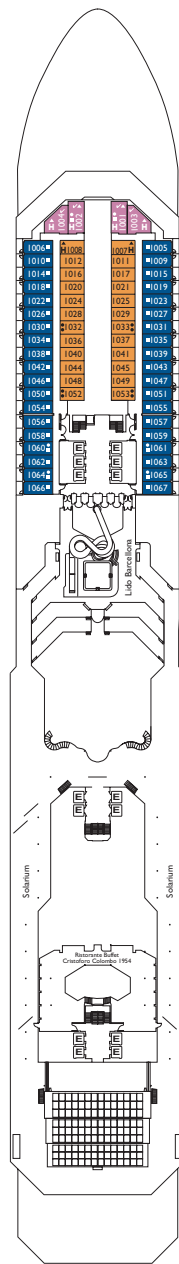

Costa Fortuna

Inside cabins

- Classic
- Premium

Rio de Janeiro, Miami
Miami, Lisbona, Caracas,
Vigo, Napoli, Barcellona

Outside cabins ocean view

- Classic
- Premium

Rio de Janeiro, Miami
Rio de Janeiro, Miami, Lisbona,
Caracas, Napoli, Barcellona,
Cannes

Cabins with Ocean view balcony

- Classic
- Premium

Lisbona
Lisbona, Caracas, Napoli,
Vigo, Barcellona

DECK 14
LAS PALMAS

DECK 12
FUNCHAL

DECK 11
CANNES

DECK 10
BARCELLONA

DECK 9
NAPOLI

DECK 8
VIGO

DECK 7
CARACAS

Grt: 103.000 t
 Length: 272 m
 Width: 36 m
 Cruising speed: 20 knots
 Max speed: 22 knots

- ▣ cabins with partially restricted view
- single cabins
- H cabins for disabled guests
- ⌋ interconnecting cabins
- E lift
- * double sofa bed
- 1 upper berth
- single sofa bed
- ▲▲ 2 low beds that cannot be converted into a double
- ▲ cannot be converted into a double

Please note: Double bed is available in all cabin grades.

Suites

- Mini Suite with ocean view balcony
Lisbona, Caracas, Vigo
- Suite with ocean view balcony
Caracas, Napoli
- Grand Suite with ocean view balcony
Caracas