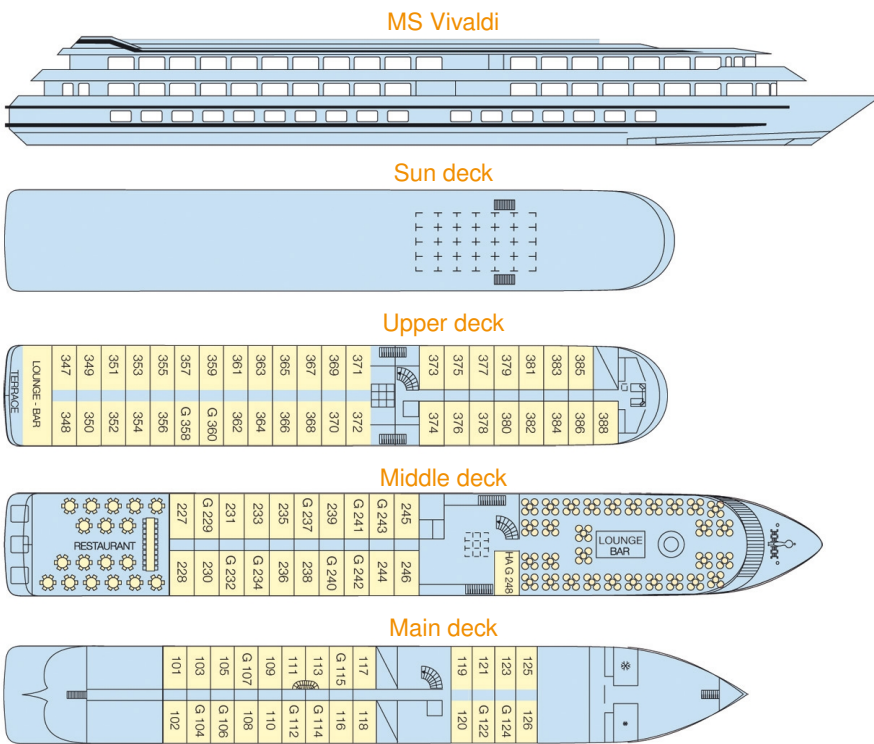

MS VIVALDI

MS Vivaldi sails on the Danube and the Rhine.

Built : 2009
Length : 110 long
Width : 11.40 m wide
Cabins : 88 cabins
Capacity : 176 passengers
Facilities : lounge-bar with a dance floor - bar- dining room - large sundeck with deckchairs - lift - terrace - French balconies - gift shop. Central heating, 230V electricity, air-conditioning, radar, TV and video in the lounge.

3 DECK SHIP

THE CABINS

Equipements : all cabins are equipped with shower and toilet, hairdryer, satellite TV, radio, safe.

- **Upper deck :** 41 cabins (39 twins, 2 double cabins)
- **Middle deck :** 21 cabins (12 twins, 8 double cabins, 1 HA G cabin)
- **Main deck :** 26 cabins (18 twins, 8 double cabins)