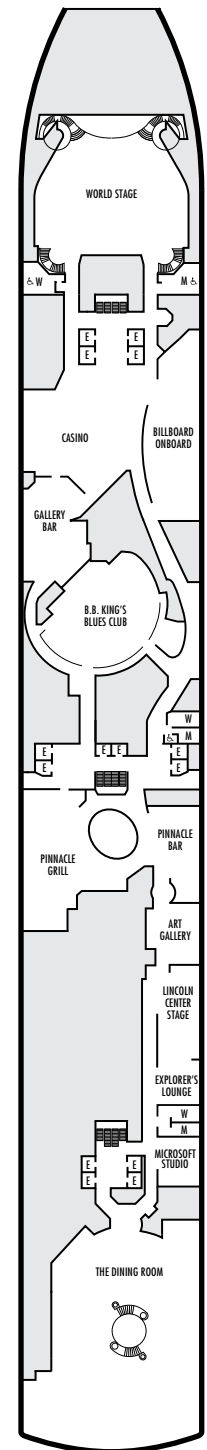

Signature Suites: 2 lower beds convertible to 1 queen-size bed, bathroom with dual-sink vanity, full-size whirlpool bath & shower & additional shower stall, large sitting area, private verandah, 1 sofa bed for 1 person, floor-to-ceiling windows.

VERANDAH STATEROOMS

Verandah: 2 lower beds convertible to 1 queen-size bed, bathtub & shower, sitting area, private verandah, floor-to-ceiling windows. VT staterooms have viewing balconies.

OCEAN-VIEW STATEROOMS

Large: 2 lower beds convertible to 1 queen-size bed, bathtub & shower.

Large or Standard: 2 lower beds convertible to 1 queen-size bed, bathtub & shower, floor-to-ceiling windows. All G-category staterooms have partial sea views. All H- & HH-category staterooms have fully obstructed views.

INTERIOR STATEROOMS

Large or Standard: 2 lower beds convertible to 1 queen-size bed, shower. Staterooms IQ10043 and IQ10044 have fully obstructed views.

▼ Spa Suites and Staterooms. Opt for the serenity of a Spa Suite or Stateroom, featuring modern spa amenities.

LOWER PROMENADE DECK