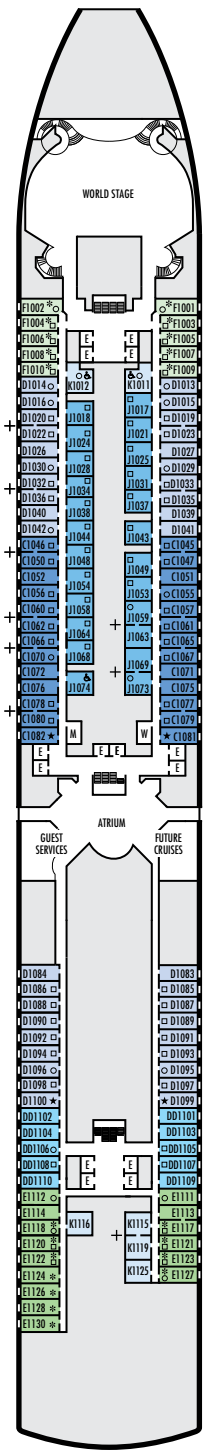

Signature Suites: 2 lower beds convertible to 1 queen-size bed, bathroom with dual-sink vanity, full-size whirlpool bath & shower & additional shower stall, large sitting area, private verandah, 1 sofa bed for 1 person, floor-to-ceiling windows.

VERANDAH STATEROOMS

Verandah: 2 lower beds convertible to 1 queen-size bed, bathtub & shower, sitting area, private verandah, floor-to-ceiling windows. VT staterooms have viewing balconies.

OCEAN-VIEW STATEROOMS

Large: 2 lower beds convertible to 1 queen-size bed, bathtub & shower.

Large or Standard: 2 lower beds convertible to 1 queen-size bed, bathtub & shower, floor-to-ceiling windows. All G-category staterooms have partial sea views. All H- & HH-category staterooms have fully obstructed views.

INTERIOR STATEROOMS

Large or Standard: 2 lower beds convertible to 1 queen-size bed, shower. Staterooms IQ10043 and IQ10044 have fully obstructed views.

▼ Spa Suites and Staterooms. Opt for the serenity of a Spa Suite or Stateroom, featuring modern spa amenities.

MAIN DECK
Staterooms 1001-1137