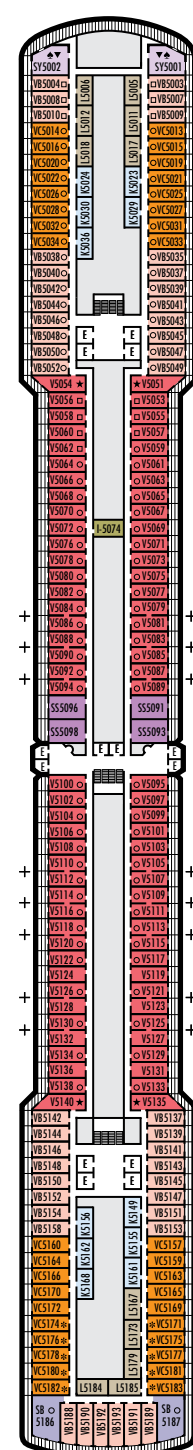

Signature Suites: 2 lower beds convertible to 1 queen-size bed, bathroom with dual-sink vanity, full-size whirlpool bath & shower & additional shower stall, large sitting area, private verandah, 1 sofa bed for 1 person, floor-to-ceiling windows.

VERANDAH STATEROOMS

Verandah: 2 lower beds convertible to 1 queen-size bed, bathtub & shower, sitting area, private verandah, floor-to-ceiling windows. VT staterooms have viewing balconies.

OCEAN-VIEW STATEROOMS

Large: 2 lower beds convertible to 1 queen-size bed, bathtub & shower.

Large or Standard: 2 lower beds convertible to 1 queen-size bed, bathtub & shower, floor-to-ceiling windows. All G-category staterooms have partial sea views. All H- & HH-category staterooms have fully obstructed views.

INTERIOR STATEROOMS

Large or Standard: 2 lower beds convertible to 1 queen-size bed, shower. Staterooms IQ10043 and IQ10044 have fully obstructed views.

▼ Spa Suites and Staterooms. Opt for the serenity of a Spa Suite or Stateroom, featuring modern spa amenities.

VERANDAH DECK
Staterooms 5001-5193