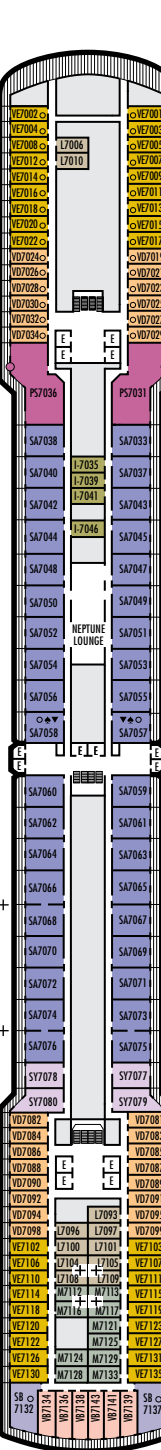

Signature Suites: 2 lower beds convertible to 1 queen-size bed, bathroom with dual-sink vanity, full-size whirlpool bath & shower & additional shower stall, large sitting area, private verandah, 1 sofa bed for 1 person, floor-to-ceiling windows.

VERANDAH STATEROOMS

Verandah: 2 lower beds convertible to 1 queen-size bed, bathtub & shower, sitting area, private verandah, floor-to-ceiling windows. VT staterooms have viewing balconies.

OCEAN-VIEW STATEROOMS

Large: 2 lower beds convertible to 1 queen-size bed, bathtub & shower.

Large or Standard: 2 lower beds convertible to 1 queen-size bed, bathtub & shower, floor-to-ceiling windows. All G-category staterooms have partial sea views. All H- & HH-category staterooms have fully obstructed views.

INTERIOR STATEROOMS

Large or Standard: 2 lower beds convertible to 1 queen-size bed, shower. Staterooms IQ10043 and IQ10044 have fully obstructed views.

▼ Spa Suites and Staterooms. Opt for the serenity of a Spa Suite or Stateroom, featuring modern spa amenities.

ROTTERDAM DECK
Staterooms 7001-7143