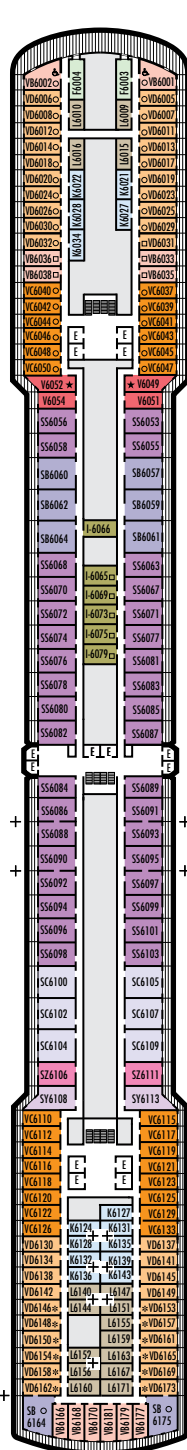

Signature Suites: 2 lower beds convertible to 1 queen-size bed, bathroom with dual-sink vanity, full-size whirlpool bath & shower & additional shower stall, large sitting area, private verandah, 1 sofa bed for 1 person, floor-to-ceiling windows.

VERANDAH STATEROOMS

Verandah: 2 lower beds convertible to 1 queen-size bed, bathtub & shower, sitting area, private verandah, floor-to-ceiling windows. VT staterooms have viewing balconies.

OCEAN-VIEW STATEROOMS

Large: 2 lower beds convertible to 1 queen-size bed, bathtub & shower.

Large or Standard: 2 lower beds convertible to 1 queen-size bed, bathtub & shower, floor-to-ceiling windows. All G-category staterooms have partial sea views. All H- & HH-category staterooms have fully obstructed views.

INTERIOR STATEROOMS

Large or Standard: 2 lower beds convertible to 1 queen-size bed, shower. Staterooms IQ10043 and IQ10044 have fully obstructed views.

▼ Spa Suites and Staterooms. Opt for the serenity of a Spa Suite or Stateroom, featuring modern spa amenities.

UPPER VERANDAH DECK
Staterooms 6001-6181