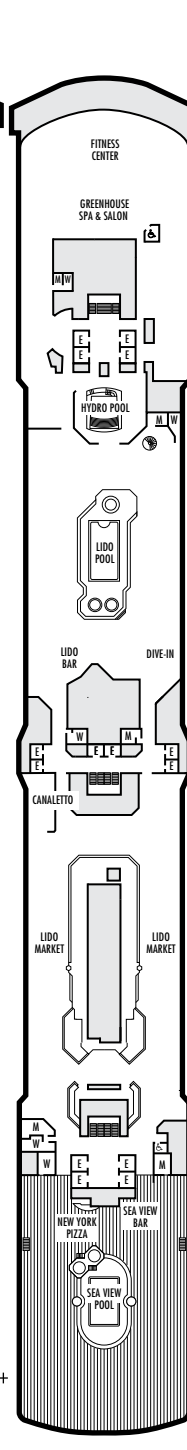

Signature Suites: 2 lower beds convertible to 1 queen-size bed, bathroom with dual-sink vanity, full-size whirlpool bath & shower & additional shower stall, large sitting area, private verandah, 1 sofa bed for 1 person, floor-to-ceiling windows.

VERANDAH STATEROOMS

Verandah: 2 lower beds convertible to 1 queen-size bed, bathtub & shower, sitting area, private verandah, floor-to-ceiling windows. VT staterooms have viewing balconies.

OCEAN-VIEW STATEROOMS

Large: 2 lower beds convertible to 1 queen-size bed, bathtub & shower.

Large or Standard: 2 lower beds convertible to 1 queen-size bed, bathtub & shower, floor-to-ceiling windows. All G-category staterooms have partial sea views. All H- & HH-category staterooms have fully obstructed views.

INTERIOR STATEROOMS

Large or Standard: 2 lower beds convertible to 1 queen-size bed, shower. Staterooms IQ10043 and IQ10044 have fully obstructed views.

▼ Spa Suites and Staterooms. Opt for the serenity of a Spa Suite or Stateroom, featuring modern spa amenities.

LIDO DECK