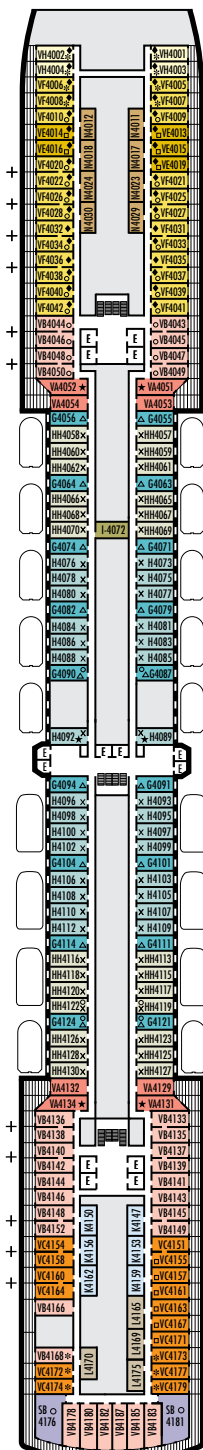

Signature Suites: 2 lower beds convertible to 1 queen-size bed, bathroom with dual-sink vanity, full-size whirlpool bath & shower & additional shower stall, large sitting area, private verandah, 1 sofa bed for 1 person, floor-to-ceiling windows.

VERANDAH STATEROOMS

Verandah: 2 lower beds convertible to 1 queen-size bed, bathtub & shower, sitting area, private verandah, floor-to-ceiling windows. VT staterooms have viewing balconies.

OCEAN-VIEW STATEROOMS

Large: 2 lower beds convertible to 1 queen-size bed, bathtub & shower.

Large or Standard: 2 lower beds convertible to 1 queen-size bed, bathtub & shower, floor-to-ceiling windows. All G-category staterooms have partial sea views. All H- & HH-category staterooms have fully obstructed views.

INTERIOR STATEROOMS

Large or Standard: 2 lower beds convertible to 1 queen-size bed, shower. Staterooms IQ10043 and IQ10044 have fully obstructed views.

▼ Spa Suites and Staterooms. Opt for the serenity of a Spa Suite or Stateroom, featuring modern spa amenities.

UPPER PROMENADE DECK
Staterooms 4001-4187