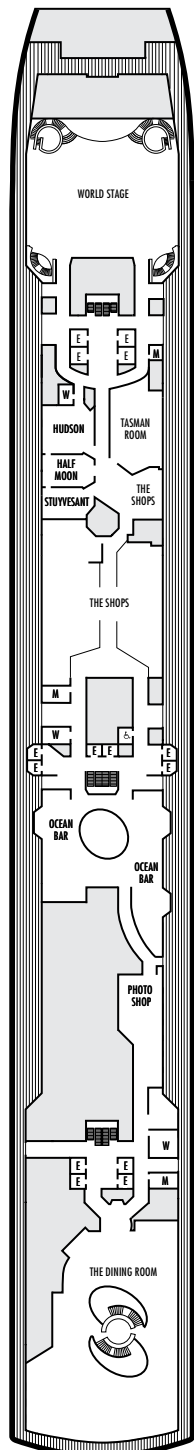

Signature Suites: 2 lower beds convertible to 1 queen-size bed, bathroom with dual-sink vanity, full-size whirlpool bath & shower & additional shower stall, large sitting area, private verandah, 1 sofa bed for 1 person, floor-to-ceiling windows.

VERANDAH STATEROOMS

Verandah: 2 lower beds convertible to 1 queen-size bed, bathtub & shower, sitting area, private verandah, floor-to-ceiling windows. VT staterooms have viewing balconies.

OCEAN-VIEW STATEROOMS

Large: 2 lower beds convertible to 1 queen-size bed, bathtub & shower.

Large or Standard: 2 lower beds convertible to 1 queen-size bed, bathtub & shower, floor-to-ceiling windows. All G-category staterooms have partial sea views. All H- & HH-category staterooms have fully obstructed views.

INTERIOR STATEROOMS

Large or Standard: 2 lower beds convertible to 1 queen-size bed, shower. Staterooms IQ10043 and IQ10044 have fully obstructed views.

▼ Spa Suites and Staterooms. Opt for the serenity of a Spa Suite or Stateroom, featuring modern spa amenities.

PROMENADE DECK