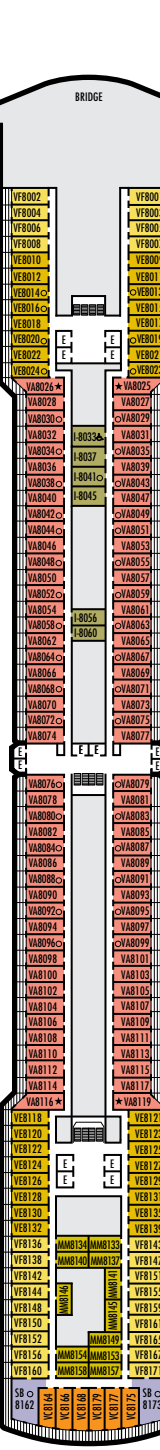

Signature Suites: 2 lower beds convertible to 1 queen-size bed, bathroom with dual-sink vanity, full-size whirlpool bath & shower & additional shower stall, large sitting area, private verandah, 1 sofa bed for 1 person, floor-to-ceiling windows.

VERANDAH STATEROOMS

Verandah: 2 lower beds convertible to 1 queen-size bed, bathtub & shower, sitting area, private verandah, floor-to-ceiling windows. VT staterooms have viewing balconies.

OCEAN-VIEW STATEROOMS

Large: 2 lower beds convertible to 1 queen-size bed, bathtub & shower.

Large or Standard: 2 lower beds convertible to 1 queen-size bed, bathtub & shower, floor-to-ceiling windows. All G-category staterooms have partial sea views. All H- & HH-category staterooms have fully obstructed views.

INTERIOR STATEROOMS

Large or Standard: 2 lower beds convertible to 1 queen-size bed, shower. Staterooms IQ10043 and IQ10044 have fully obstructed views.

▼ Spa Suites and Staterooms. Opt for the serenity of a Spa Suite or Stateroom, featuring modern spa amenities.

NAVIGATION DECK
Staterooms 8001-8179