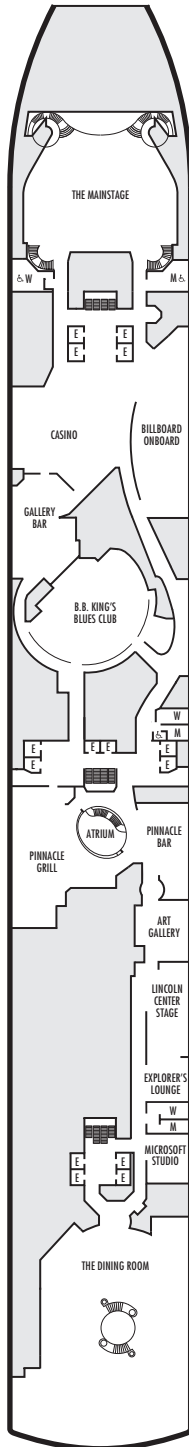

**MAIN DECK**  
Staterooms 1001–1130

**LOWER PROMENADE DECK**

**PROMENADE DECK**

**UPPER PROMENADE DECK**  
Staterooms 4001–4189

**VERANDAH DECK**  
Staterooms 5001–5193

**UPPER VERANDAH DECK**  
Staterooms 6001–6181

**STATEROOM SYMBOL LEGEND**

- Quad (2 lower beds, 1 sofa bed, 1 upper)
- Triple (2 lower beds, 1 sofa bed)
- △ Partial sea view
- X Fully obstructed view
- ⊕ Connecting rooms
- \* Shower only
- ◆ Single-sink vanity
- ◆ Staterooms have solid steel verandah railings instead of clear-view Plexiglas® railings

**ACCESSIBILITY STATEROOM SYMBOL LEGEND**

- ♿ Staterooms I-8033, VB6002, VB6001, J1074, K1012 & K1011 are fully accessible, roll-in shower only
- ▼ Suites SA7058 & SA7057 are fully accessible with single side approach to the bed, bathtub and roll-in shower. Suites SY5002 & SY5001 are fully accessible with single side approach to the bed, roll-in shower only.
- ★ Staterooms VA8119, VA8116, VA8026, VA8025, V6052, V6049, V5140, V5135, V5054, V5051, VA4134, VA4131, H4092, H4089, VA4052, VA4051, D1100, D1099, C1082 & C1081 are ambulatory accessible, roll-in shower only