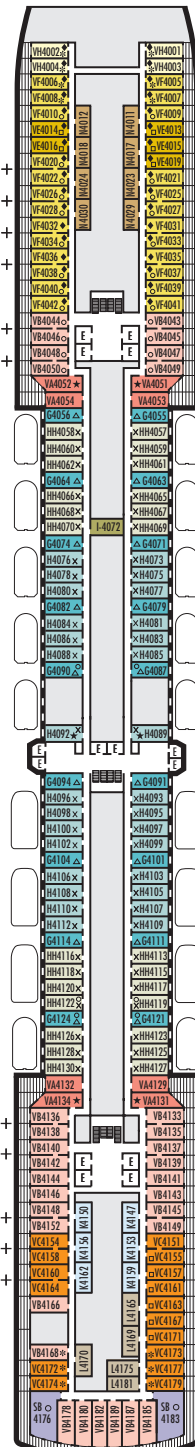

**MAIN DECK**  
Staterooms 1001–1130

**LOWER PROMENADE DECK**

**PROMENADE DECK**

**UPPER PROMENADE DECK**  
Staterooms 4001–4189

**VERANDAH DECK**  
Staterooms 5001–5193

**UPPER VERANDAH DECK**  
Staterooms 6001–6181

**STATEROOM SYMBOL LEGEND**

- Quad (2 lower beds, 1 sofa bed, 1 upper)
- Triple (2 lower beds, 1 sofa bed)
- △ Partial sea view
- X Fully obstructed view
- ⊕ Connecting rooms
- \* Shower only
- ◆ Single-sink vanity
- ◆ Staterooms have solid steel verandah railings instead of clear-view Plexiglas® railings

**ACCESSIBILITY STATEROOM SYMBOL LEGEND**

- ♿ Staterooms I-8033, VB6002, VB6001, J1074, K1012 & K1011 are fully accessible, roll-in shower only
- ▼ Suites SA7058 & SA7057 are fully accessible with single side approach to the bed, bathtub and roll-in shower. Suites SY5002 & SY5001 are fully accessible with single side approach to the bed, roll-in shower only.
- ★ Staterooms VA8119, VA8116, VA8026, VA8025, V6052, V6049, V5140, V5135, V5054, V5051, VA4134, VA4131, H4092, H4089, VA4052, VA4051, D1100, D1099, C1082 & C1081 are ambulatory accessible, roll-in shower only

**SHIP SPECIFICATIONS & FACILITIES**

- 2,106 Guests
- 874 Crew
- 86,700 Gross Tons
- 936 Feet Long
- 11 Guest Decks
- Wrap-around Promenade Deck
- 8 Restaurants & Cafes
- 8 Entertainment Venues
- 11 Lounges/Bars
- 2 Outdoor Swimming Pools (one with sliding glass roof)
- Spa & Salon
- Fitness Center
- Suite Lounge
- Duty-free Shops
- Library/Internet Cafe
- On-board Wi-Fi Access
- Casino
- Sport Courts