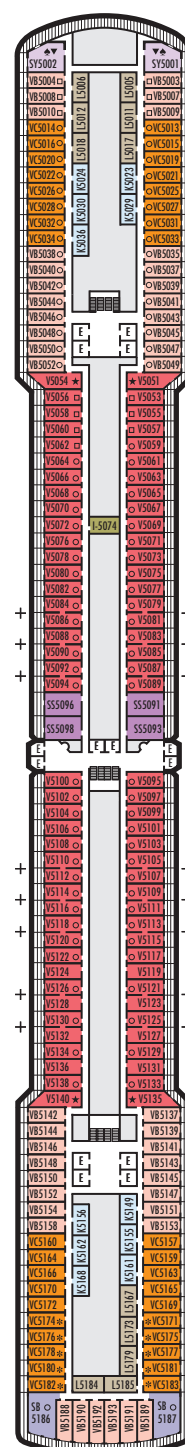

**MAIN DECK**  
Staterooms 1001–1130

**LOWER PROMENADE DECK**

**PROMENADE DECK**

**UPPER PROMENADE DECK**  
Staterooms 4001–4189

**VERANDAH DECK**  
Staterooms 5001–5193

**UPPER VERANDAH DECK**  
Staterooms 6001–6181

**STATEROOM SYMBOL LEGEND**

- Quad (2 lower beds, 1 sofa bed, 1 upper)
- Triple (2 lower beds, 1 sofa bed)
- △ Partial sea view
- X Fully obstructed view
- ⊕ Connecting rooms
- \* Shower only
- ◆ Single-sink vanity
- ◆ Staterooms have solid steel verandah railings instead of clear-view Plexiglas® railings

**ACCESSIBILITY STATEROOM SYMBOL LEGEND**

- ♿ Staterooms I-8033, VB6002, VB6001, J1074, K1012 & K1011 are fully accessible, roll-in shower only
- ▼ Suites SA7058 & SA7057 are fully accessible with single side approach to the bed, bathtub and roll-in shower. Suites SY5002 & SY5001 are fully accessible with single side approach to the bed, roll-in shower only.
- ★ Staterooms VA8119, VA8116, VA8026, VA8025, V6052, V6049, V5140, V5135, V5054, V5051, VA4134, VA4131, H4092, H4089, VA4052, VA4051, D1100, D1099, C1082 & C1081 are ambulatory accessible, roll-in shower only

**SHIP SPECIFICATIONS & FACILITIES**

- 2,106 Guests
- 874 Crew
- 86,700 Gross Tons
- 936 Feet Long
- 11 Guest Decks
- Wrap-around Promenade Deck
- 8 Restaurants & Cafes
- 8 Entertainment Venues
- 11 Lounges/Bars
- 2 Outdoor Swimming Pools (one with sliding glass roof)
- Spa & Salon
- Fitness Center
- Suite Lounge
- Duty-free Shops
- Library/Internet Cafe
- On-board Wi-Fi Access
- Casino
- Sport Courts