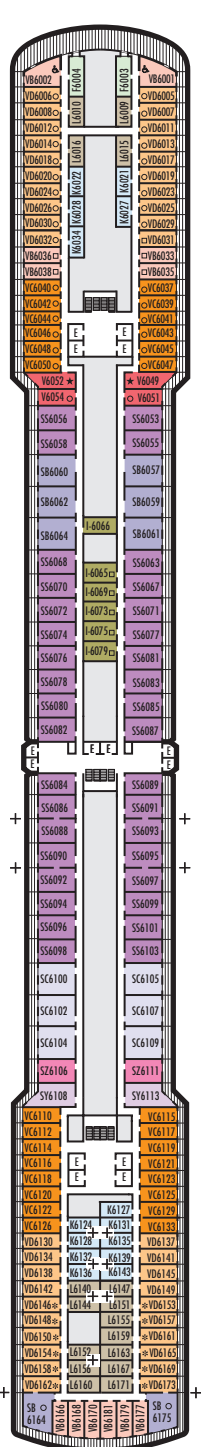

**MAIN DECK**  
Staterooms 1001–1130

**LOWER PROMENADE DECK**

**PROMENADE DECK**

**UPPER PROMENADE DECK**  
Staterooms 4001–4189

**VERANDAH DECK**  
Staterooms 5001–5193

**UPPER VERANDAH DECK**  
Staterooms 6001–6181

**STATEROOM SYMBOL LEGEND**

- Quad (2 lower beds, 1 sofa bed, 1 upper)
- Triple (2 lower beds, 1 sofa bed)
- △ Partial sea view
- X Fully obstructed view
- ⊕ Connecting rooms
- \* Shower only
- ◆ Single-sink vanity
- ◆ Staterooms have solid steel verandah railings instead of clear-view Plexiglas® railings

**ACCESSIBILITY STATEROOM SYMBOL LEGEND**

- ♿ Staterooms I-8033, VB6002, VB6001, J1074, K1012 & K1011 are fully accessible, roll-in shower only
- ▼ Suites SA7058 & SA7057 are fully accessible with single side approach to the bed, bathtub and roll-in shower. Suites SY5002 & SY5001 are fully accessible with single side approach to the bed, roll-in shower only.
- ★ Staterooms VA8119, VA8116, VA8026, VA8025, V6052, V6049, V5140, V5135, V5054, V5051, VA4134, VA4131, H4092, H4089, VA4052, VA4051, D1100, D1099, C1082 & C1081 are ambulatory accessible, roll-in shower only

**SHIP SPECIFICATIONS & FACILITIES**

- 2,106 Guests
- 874 Crew
- 86,700 Gross Tons
- 936 Feet Long
- 11 Guest Decks
- Wrap-around Promenade Deck
- 8 Restaurants & Cafes
- 8 Entertainment Venues
- 11 Lounges/Bars
- 2 Outdoor Swimming Pools (one with sliding glass roof)
- Spa & Salon
- Fitness Center
- Suite Lounge
- Duty-free Shops
- Library/Internet Cafe
- On-board Wi-Fi Access
- Casino
- Sport Courts