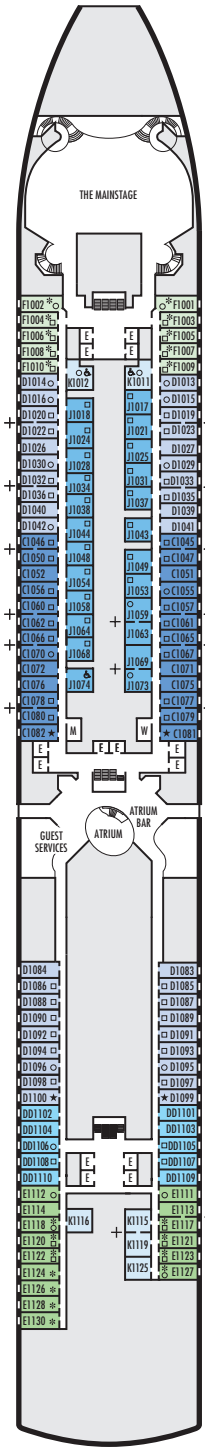

**MAIN DECK**  
Staterooms 1001–1130

**LOWER PROMENADE DECK**

**PROMENADE DECK**

**UPPER PROMENADE DECK**  
Staterooms 4001–4189

**VERANDAH DECK**  
Staterooms 5001–5193

**UPPER VERANDAH DECK**  
Staterooms 6001–6181

**STATEROOM SYMBOL LEGEND**

- Quad (2 lower beds, 1 sofa bed, 1 upper)
- Triple (2 lower beds, 1 sofa bed)
- △ Partial sea view
- X Fully obstructed view
- ⊕ Connecting rooms
- \* Shower only
- ◆ Single-sink vanity
- ◆ Staterooms have solid steel verandah railings instead of clear-view Plexiglas® railings

**ACCESSIBILITY STATEROOM SYMBOL LEGEND**

- ♿ Staterooms I-8033, VB6002, VB6001, J1074, K1012 & K1011 are fully accessible, roll-in shower only
- ▼ Suites SA7058 & SA7057 are fully accessible with single side approach to the bed, bathtub and roll-in shower. Suites SY5002 & SY5001 are fully accessible with single side approach to the bed, roll-in shower only.
- ★ Staterooms VA8119, VA8116, VA8026, VA8025, V6052, V6049, V5140, V5135, V5054, V5051, VA4134, VA4131, H4092, H4089, VA4052, VA4051, D1100, D1099, C1082 & C1081 are ambulatory accessible, roll-in shower only

**SHIP SPECIFICATIONS & FACILITIES**

- 2,106 Guests
- 874 Crew
- 86,700 Gross Tons
- 936 Feet Long
- 11 Guest Decks
- Wrap-around Promenade Deck
- 8 Restaurants & Cafes
- 8 Entertainment Venues
- 11 Lounges/Bars
- 2 Outdoor Swimming Pools (one with sliding glass roof)
- Spa & Salon
- Fitness Center
- Suite Lounge
- Duty-free Shops
- Library/Internet Cafe
- On-board Wi-Fi Access
- Casino
- Sport Courts