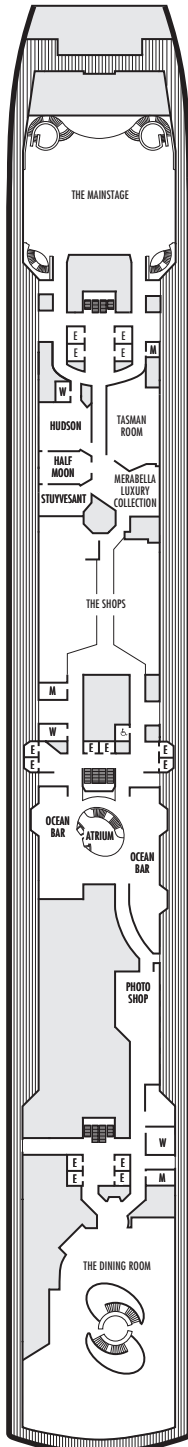

**MAIN DECK**  
Staterooms 1001–1130

**LOWER PROMENADE DECK**

**PROMENADE DECK**

**UPPER PROMENADE DECK**  
Staterooms 4001–4189

**VERANDAH DECK**  
Staterooms 5001–5193

**UPPER VERANDAH DECK**  
Staterooms 6001–6181

**STATEROOM SYMBOL LEGEND**

- Quad (2 lower beds, 1 sofa bed, 1 upper)
- Triple (2 lower beds, 1 sofa bed)
- △ Partial sea view
- X Fully obstructed view
- ⊕ Connecting rooms
- \* Shower only
- ◆ Single-sink vanity
- ◆ Staterooms have solid steel verandah railings instead of clear-view Plexiglas® railings

**ACCESSIBILITY STATEROOM SYMBOL LEGEND**

- ♿ Staterooms I-8033, VB6002, VB6001, J1074, K1012 & K1011 are fully accessible, roll-in shower only
- ▼ Suites SA7058 & SA7057 are fully accessible with single side approach to the bed, bathtub and roll-in shower. Suites SY5002 & SY5001 are fully accessible with single side approach to the bed, roll-in shower only.
- ★ Staterooms VA8119, VA8116, VA8026, VA8025, V6052, V6049, V5140, V5135, V5054, V5051, VA4134, VA4131, H4092, H4089, VA4052, VA4051, D1100, D1099, C1082 & C1081 are ambulatory accessible, roll-in shower only