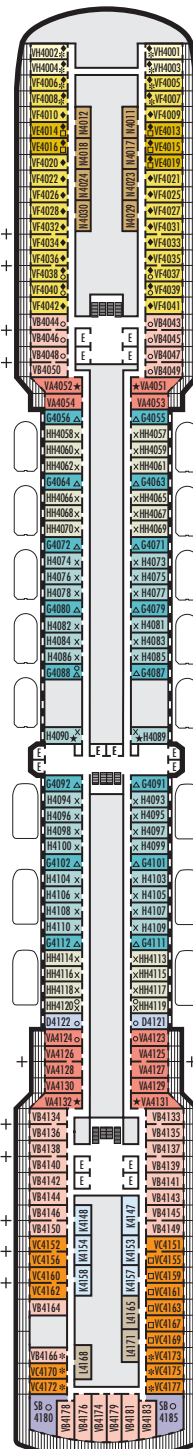

MAIN DECK
Staterooms 1001–1127

LOWER PROMENADE DECK

PROMENADE DECK

UPPER PROMENADE DECK
Staterooms 4001–4185

VERANDAH DECK
Staterooms 5001–5191

UPPER VERANDAH DECK
Staterooms 6001–6177

STATEROOM SYMBOL LEGEND

- Quad (2 lower beds, 1 sofa bed, 1 upper)
- Triple (2 lower beds, 1 sofa bed)
- △ Partial sea view
- × Fully obstructed view
- ⊕ Connecting rooms
- * Shower only
- ◆ Single-sink vanity
- ◆ Staterooms have solid steel verandah railings instead of clear-view Plexiglas® railings

ACCESSIBILITY STATEROOM SYMBOL LEGEND

- ♿ **Fully Accessible:** Suites SC6175 & SC6164 have an accessible bathtub only. Suites SS6108, SY5002 & SY5001 have a bathtub and separate transfer shower. Staterooms J1074, K1012 & K1011 have a roll-in shower only.
- ▼ **Fully Accessible with Single Side Approach:** Suite SY8068 has a bathtub and separate transfer shower. Staterooms I-8037, VB6004, VB6003, D1100, C1082, C1081 have a roll-in shower only.
- ★ **Ambulatory Accessible:** Staterooms VA8032, VA8031, VA6049, VA5140, VA5137, VA5054, VA5051, VA4132, VA4131, H4090, H4089, VA4052 & VA4051 have a roll-in shower only.

For information regarding stateroom bedding configurations and accessibility features on our ships please visit the [Accessibility](#) section of our website.

SHIP SPECIFICATIONS & FACILITIES

- 1,972 Guests
- 811 Crew
- 82,318 Gross Tons
- 936 Feet Long
- 11 Guest Decks
- Wrap-around Promenade Deck
- 6 Restaurants & Cafes
- 7 Entertainment Venues
- 10 Lounges/Bars
- 2 Outdoor Swimming Pools (one with sliding glass roof)
- Spa & Salon
- Fitness Center
- Suite Lounge
- Duty-free Shops
- Library/Internet Cafe
- On-board Wi-Fi Access
- Casino
- Sport Courts