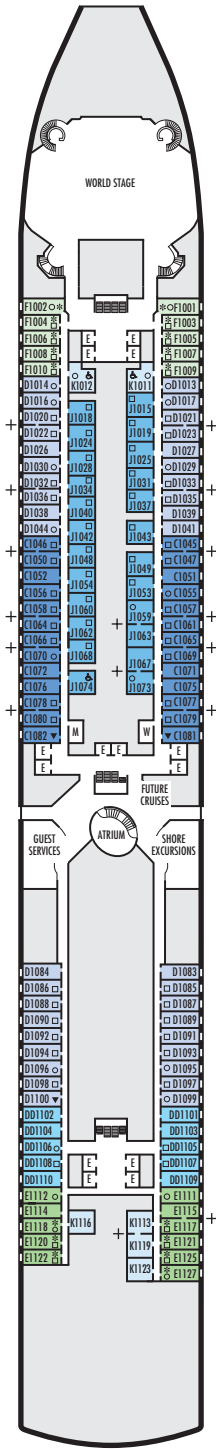

MAIN DECK
Staterooms 1001–1127

LOWER PROMENADE DECK

PROMENADE DECK

UPPER PROMENADE DECK
Staterooms 4001–4185

VERANDAH DECK
Staterooms 5001–5191

UPPER VERANDAH DECK
Staterooms 6001–6177

STATEROOM SYMBOL LEGEND

- Quad (2 lower beds, 1 sofa bed, 1 upper)
- Triple (2 lower beds, 1 sofa bed)
- △ Partial sea view
- × Fully obstructed view
- ⊕ Connecting rooms
- * Shower only
- ◆ Single-sink vanity
- ◆ Staterooms have solid steel verandah railings instead of clear-view Plexiglas® railings

ACCESSIBILITY STATEROOM SYMBOL LEGEND

- ♿ **Fully Accessible:** Suites SC6175 & SC6164 have an accessible bathtub only. Suites SS6108, SY5002 & SY5001 have a bathtub and separate transfer shower. Staterooms J1074, K1012 & K1011 have a roll-in shower only.
- ▼ **Fully Accessible with Single Side Approach:** Suite SY8068 has a bathtub and separate transfer shower. Staterooms I-8037, VB6004, VB6003, D1100, C1082, C1081 have a roll-in shower only.
- ★ **Ambulatory Accessible:** Staterooms VA8032, VA8031, VA6049, VA5140, VA5137, VA5054, VA5051, VA4132, VA4131, H4090, H4089, VA4052 & VA4051 have a roll-in shower only.

For information regarding stateroom bedding configurations and accessibility features on our ships please visit the [Accessibility](#) section of our website.

SHIP SPECIFICATIONS & FACILITIES

- 1,972 Guests
- 811 Crew
- 82,318 Gross Tons
- 936 Feet Long
- 11 Guest Decks
- Wrap-around Promenade Deck
- 6 Restaurants & Cafes
- 7 Entertainment Venues
- 10 Lounges/Bars
- 2 Outdoor Swimming Pools (one with sliding glass roof)
- Spa & Salon
- Fitness Center
- Suite Lounge
- Duty-free Shops
- Library/Internet Cafe
- On-board Wi-Fi Access
- Casino
- Sport Courts