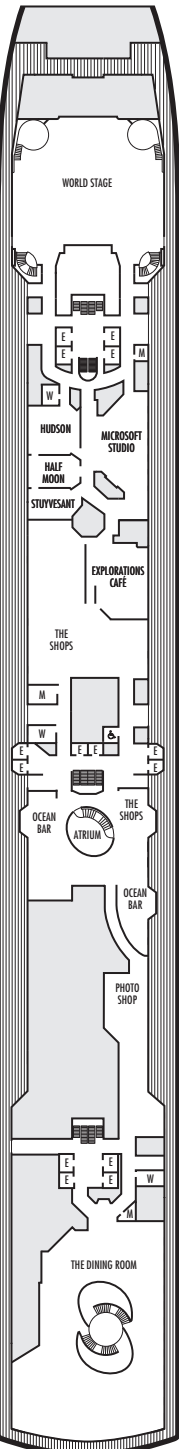

MAIN DECK
Staterooms 1001–1127

LOWER PROMENADE DECK

PROMENADE DECK

UPPER PROMENADE DECK
Staterooms 4001–4185

VERANDAH DECK
Staterooms 5001–5191

UPPER VERANDAH DECK
Staterooms 6001–6177

STATEROOM SYMBOL LEGEND

- Quad (2 lower beds, 1 sofa bed, 1 upper)
- Triple (2 lower beds, 1 sofa bed)
- △ Partial sea view
- × Fully obstructed view
- ⊕ Connecting rooms
- * Shower only
- ◆ Single-sink vanity
- ◆ Staterooms have solid steel verandah railings instead of clear-view Plexiglas® railings

ACCESSIBILITY STATEROOM SYMBOL LEGEND

- ♿ **Fully Accessible:** Suites SC6175 & SC6164 have an accessible bathtub only. Suites SS6108, SY5002 & SY5001 have a bathtub and separate transfer shower. Staterooms J1074, K1012 & K1011 have a roll-in shower only.
- ▼ **Fully Accessible with Single Side Approach:** Suite SY8068 has a bathtub and separate transfer shower. Staterooms I-8037, VB6004, VB6003, D1100, C1082, C1081 have a roll-in shower only.
- ★ **Ambulatory Accessible:** Staterooms VA8032, VA8031, VA6049, VA5140, VA5137, VA5054, VA5051, VA4132, VA4131, H4090, H4089, VA4052 & VA4051 have a roll-in shower only.

For information regarding stateroom bedding configurations and accessibility features on our ships please visit the [Accessibility](#) section of our website.

SHIP SPECIFICATIONS & FACILITIES

- 1,972 Guests
- 811 Crew
- 82,318 Gross Tons
- 936 Feet Long
- 11 Guest Decks
- Wrap-around Promenade Deck
- 6 Restaurants & Cafes
- 7 Entertainment Venues
- 10 Lounges/Bars
- 2 Outdoor Swimming Pools (one with sliding glass roof)
- Spa & Salon
- Fitness Center
- Suite Lounge
- Duty-free Shops
- Library/Internet Cafe
- On-board Wi-Fi Access
- Casino
- Sport Courts