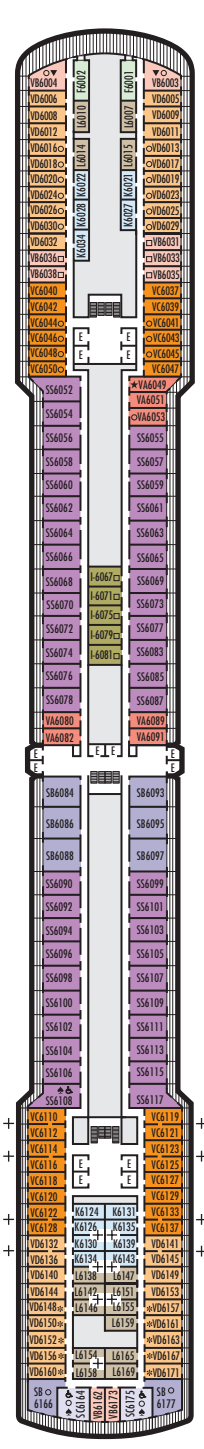

MAIN DECK
Staterooms 1001–1127

LOWER PROMENADE DECK

PROMENADE DECK

UPPER PROMENADE DECK
Staterooms 4001–4185

VERANDAH DECK
Staterooms 5001–5191

UPPER VERANDAH DECK
Staterooms 6001–6177

STATEROOM SYMBOL LEGEND

- Quad (2 lower beds, 1 sofa bed, 1 upper)
- Triple (2 lower beds, 1 sofa bed)
- △ Partial sea view
- × Fully obstructed view
- ⊕ Connecting rooms
- * Shower only
- ◆ Single-sink vanity
- ◆ Staterooms have solid steel verandah railings instead of clear-view Plexiglas® railings

ACCESSIBILITY STATEROOM SYMBOL LEGEND

- ♿ **Fully Accessible:** Suites SC6175 & SC6164 have an accessible bathtub only. Suites SS6108, SY5002 & SY5001 have a bathtub and separate transfer shower. Staterooms J1074, K1012 & K1011 have a roll-in shower only.
- ▼ **Fully Accessible with Single Side Approach:** Suite SY8068 has a bathtub and separate transfer shower. Staterooms I-8037, VB6004, VB6003, D1100, C1082, C1081 have a roll-in shower only.
- ★ **Ambulatory Accessible:** Staterooms VA8032, VA8031, VA6049, VA5140, VA5137, VA5054, VA5051, VA4132, VA4131, H4090, H4089, VA4052 & VA4051 have a roll-in shower only.

For information regarding stateroom bedding configurations and accessibility features on our ships please visit the [Accessibility](#) section of our website.

SHIP SPECIFICATIONS & FACILITIES

- 1,972 Guests
- 811 Crew
- 82,318 Gross Tons
- 936 Feet Long
- 11 Guest Decks
- Wrap-around Promenade Deck
- 6 Restaurants & Cafes
- 7 Entertainment Venues
- 10 Lounges/Bars
- 2 Outdoor Swimming Pools (one with sliding glass roof)
- Spa & Salon
- Fitness Center
- Suite Lounge
- Duty-free Shops
- Library/Internet Cafe
- On-board Wi-Fi Access
- Casino
- Sport Courts