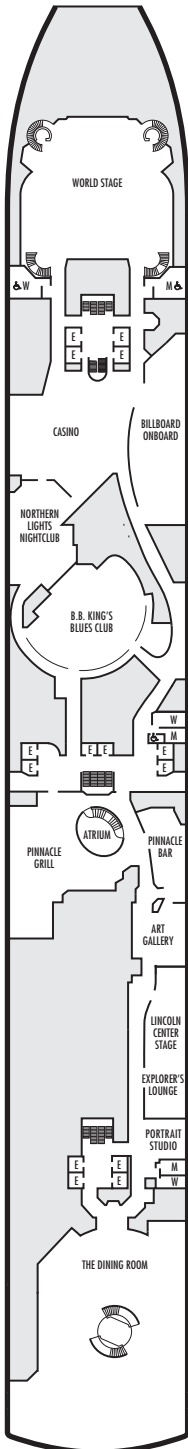

MAIN DECK
Staterooms 1001–1127

LOWER PROMENADE DECK

PROMENADE DECK

UPPER PROMENADE DECK
Staterooms 4001–4185

VERANDAH DECK
Staterooms 5001–5191

UPPER VERANDAH DECK
Staterooms 6001–6177

STATEROOM SYMBOL LEGEND

- Quad (2 lower beds, 1 sofa bed, 1 upper)
- Triple (2 lower beds, 1 sofa bed)
- △ Partial sea view
- × Fully obstructed view
- ⊕ Connecting rooms
- * Shower only
- ◆ Single-sink vanity
- ◆ Staterooms have solid steel verandah railings instead of clear-view Plexiglas® railings

ACCESSIBILITY STATEROOM SYMBOL LEGEND

- ♿ **Fully Accessible:** Suites SC6175 & SC6164 have an accessible bathtub only. Suites SS6108, SY5002 & SY5001 have a bathtub and separate transfer shower. Staterooms J1074, K1012 & K1011 have a roll-in shower only.
- ▼ **Fully Accessible with Single Side Approach:** Suite SY8068 has a bathtub and separate transfer shower. Staterooms I-8037, VB6004, VB6003, D1100, C1082, C1081 have a roll-in shower only.
- ★ **Ambulatory Accessible:** Staterooms VA8032, VA8031, VA6049, VA5140, VA5137, VA5054, VA5051, VA4132, VA4131, H4090, H4089, VA4052 & VA4051 have a roll-in shower only.

For information regarding stateroom bedding configurations and accessibility features on our ships please visit the [Accessibility](#) section of our website.

SHIP SPECIFICATIONS & FACILITIES

- 1,972 Guests
- 811 Crew
- 82,318 Gross Tons
- 936 Feet Long
- 11 Guest Decks
- Wrap-around Promenade Deck
- 6 Restaurants & Cafes
- 7 Entertainment Venues
- 10 Lounges/Bars
- 2 Outdoor Swimming Pools (one with sliding glass roof)
- Spa & Salon
- Fitness Center
- Suite Lounge
- Duty-free Shops
- Library/Internet Cafe
- On-board Wi-Fi Access
- Casino
- Sport Courts