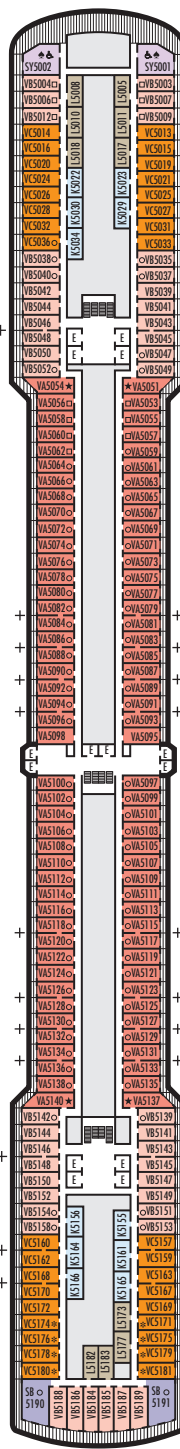

MAIN DECK
Staterooms 1001–1127

LOWER PROMENADE DECK

PROMENADE DECK

UPPER PROMENADE DECK
Staterooms 4001–4185

VERANDAH DECK
Staterooms 5001–5191

UPPER VERANDAH DECK
Staterooms 6001–6177

STATEROOM SYMBOL LEGEND

- Quad (2 lower beds, 1 sofa bed, 1 upper)
- Triple (2 lower beds, 1 sofa bed)
- △ Partial sea view
- × Fully obstructed view
- ⊕ Connecting rooms
- * Shower only
- ◆ Single-sink vanity
- ◆ Staterooms have solid steel verandah railings instead of clear-view Plexiglas® railings

ACCESSIBILITY STATEROOM SYMBOL LEGEND

- ♿ **Fully Accessible:** Suites SC6175 & SC6164 have an accessible bathtub only. Suites SS6108, SY5002 & SY5001 have a bathtub and separate transfer shower. Staterooms J1074, K1012 & K1011 have a roll-in shower only.
- ▼ **Fully Accessible with Single Side Approach:** Suite SY8068 has a bathtub and separate transfer shower. Staterooms I-8037, VB6004, VB6003, D1100, C1082, C1081 have a roll-in shower only.
- ★ **Ambulatory Accessible:** Staterooms VA8032, VA8031, VA6049, VA5140, VA5137, VA5054, VA5051, VA4132, VA4131, H4090, H4089, VA4052 & VA4051 have a roll-in shower only.

For information regarding stateroom bedding configurations and accessibility features on our ships please visit the [Accessibility](#) section of our website.

SHIP SPECIFICATIONS & FACILITIES

- 1,972 Guests
- 811 Crew
- 82,318 Gross Tons
- 936 Feet Long
- 11 Guest Decks
- Wrap-around Promenade Deck
- 6 Restaurants & Cafes
- 7 Entertainment Venues
- 10 Lounges/Bars
- 2 Outdoor Swimming Pools (one with sliding glass roof)
- Spa & Salon
- Fitness Center
- Suite Lounge
- Duty-free Shops
- Library/Internet Cafe
- On-board Wi-Fi Access
- Casino
- Sport Courts