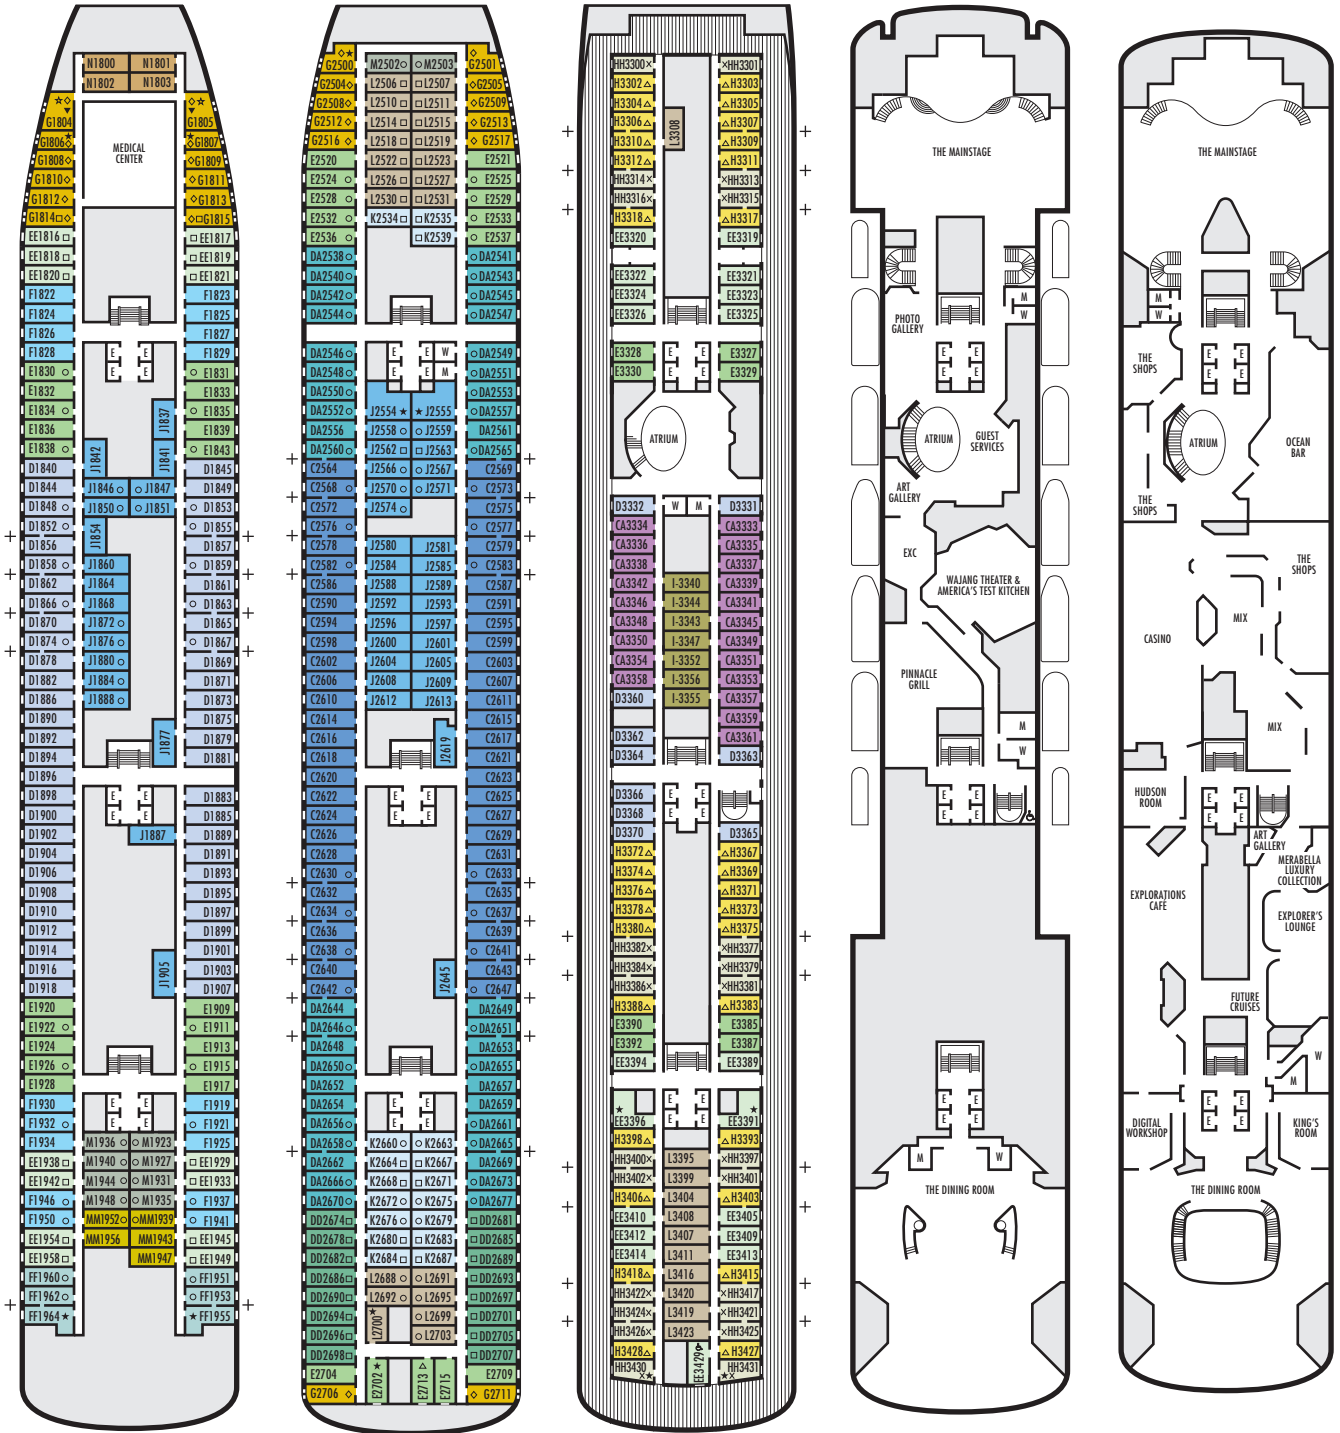

DOLPHIN DECK

Staterooms 1800–1964

MAIN DECK

Staterooms 2500–2715

LOWER PROMENADE DECK

Staterooms 3300–3431

PROMENADE DECK

UPPER PROMENADE DECK

STATEROOM SYMBOL LEGEND

- Quad (2 lower beds, 1 sofa bed, 1 upper)
- Triple (2 lower beds, 1 sofa bed)
- ★ 2 lower beds not convertible to a queen-size
- △ Partial sea view
- × Fully obstructed view
- Bath tub & shower
- ⊕ Connecting rooms
- ◇ These staterooms have portholes instead of windows

ACCESSIBILITY STATEROOM SYMBOL LEGEND

- ♿ Suites B7088, B7087, B6228 & B6225 and stateroom EE3429 are fully accessible, roll-in shower only
- ▼ Suite SA7034 is fully accessible with single side approach to the bed, bathtub & roll-in shower. Staterooms DA6104, G1805 & G1804 are fully accessible with single side approach to the bed, roll-in shower only.
- ★ Staterooms EE3396, EE3391, HH3431, HH3430, E2702, L2700, J2555, J2554, G2500, FF1964, FF1955, H1807 & G1806 are ambulatory accessible, roll-in shower only

SHIP SPECIFICATIONS & FACILITIES

- 1,432 Guests
- 604 Crew
- 61,214 Gross Tons
- 781 Feet Long
- 9 Guest Decks
- Wrap-around Promenade Deck
- 6 Restaurants & Cafes
- 6 Entertainment Venues
- 7 Lounges/Bars
- 2 Outdoor Swimming Pools (one with sliding glass roof)
- Spa & Salon
- Fitness Center
- Suite Lounge
- Duty-free Shops
- Library/Internet Cafe
- Onboard Wi-Fi Access
- Casino
- Sport Courts