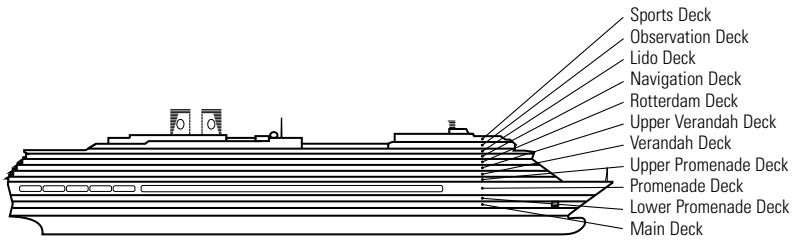

INTERIOR STATEROOMS

I J K L M Large or Standard: 2 lower beds convertible to 1 queen-size bed, shower.

STATEROOM SYMBOL LEGEND

- Quad (2 lower beds, 1 sofa bed, 1 upper)
- △ Triple (2 lower beds, 1 sofa bed)
- Partial sea view
- × Fully obstructed view
- + Connecting rooms
- ☂ Shower only
- ♣ Single-sink vanity
- ◆ Staterooms have solid steel verandah railings instead of clear-view Plexiglas® railings

SHIP SPECIFICATIONS & FACILITIES

- 1,964 Guests
- 812 Crew
- 82,305 Gross Tons
- 936 Feet Long
- 11 Guest Decks
- Wraparound Promenade Deck
- 6 Restaurants & Cafes
- 8 Entertainment Venues
- 10 Lounges/Bars
- 2 Outdoor Swimming Pools (one with sliding glass roof)
- Spa & Salon
- Fitness Center
- Suite Lounge
- Duty-free Shops
- Library/Internet Cafe
- Onboard Wi-Fi Access
- Casino
- Sport Courts