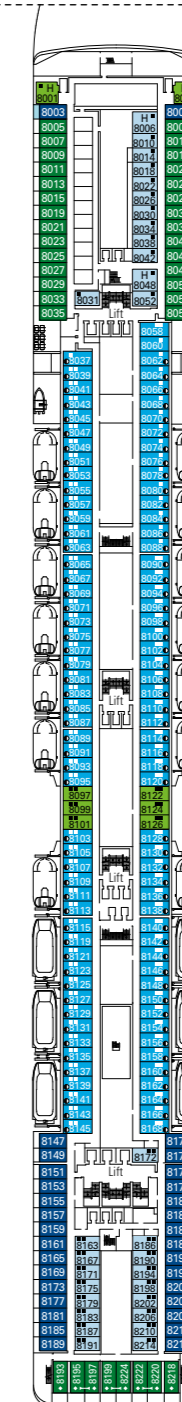

MSC Orchestra

Use the deck plans to select your ideal cabin.
Choose the deck you wish then use the colours to identify the category of accommodation you desire.

Cabins 1275 | Guests 3223

Cabin Categories and Experiences.

BELLA EXPERIENCE

- Interior
- Outside with Partial View
- Balcony

FANTASTICA EXPERIENCE

- Interior
- Ocean View
- Balcony
- Family Cabins*

AUREA EXPERIENCE

- Interior
- Balcony
- Suite

LEGEND

- ▲ Sofa bed
- ◆ Double sofa bed
- 3rd bed is a pullman bed
- 3rd and 4th beds are pullman beds
- ↔ Connecting Cabins
- H Cabins for guests with disabilities or reduced mobility
- Cabins with partial view
- Balcony with metal balustrade
- Balcony with half glass half metal balustrade

* The ship offers many family cabins which are the combination of 2 connected cabins. Please contact your travel agent for all the available options.
• All cabins have one double bed convertible to two single beds except in cabins for guests with disabilities or reduced mobility (H), this does not apply to cabins 15025.
• 3rd and 4th beds available in all categories except for Balcony Bella.

DECK 15
XILOFONO

DECK 14
CHITARRA

DECK 12
CLARINETTO

DECK 11
FLAUTO

DECK 10
LIRA

DECK 9
VIOLA

DECK 8
ARPA

DECK 5
PIANOFORTE