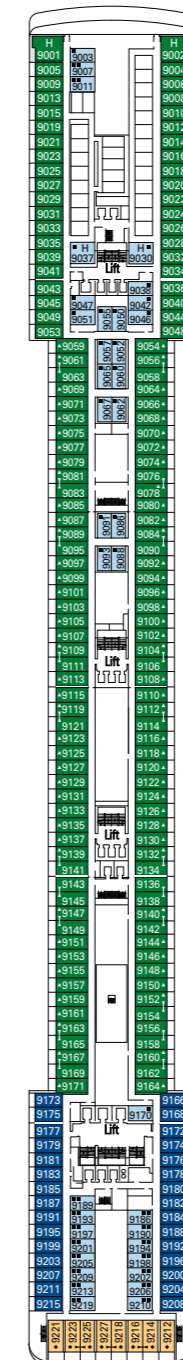

MSC Orchestra

Use the deck plans to select your ideal cabin.
Choose the deck you wish then use the colours to identify the category of accommodation you desire.

Cabins 1275 | Guests 3223

Cabin Categories and Experiences.

BELLA EXPERIENCE

- Interior
- Outside with Partial View
- Balcony

FANTASTICA EXPERIENCE

- Interior
- Ocean View
- Balcony
- Family Cabins*

AUREA EXPERIENCE

- Interior
- Balcony
- Suite

LEGEND

- ▲ Sofa bed
- ◆ Double sofa bed
- 3rd bed is a pullman bed
- 3rd and 4th beds are pullman beds
- ↔ Connecting Cabins
- H Cabins for guests with disabilities or reduced mobility
- Cabins with partial view
- Balcony with metal balustrade
- Balcony with half glass half metal balustrade

* The ship offers many family cabins which are the combination of 2 connected cabins. Please contact your travel agent for all the available options.
• All cabins have one double bed convertible to two single beds except in cabins for guests with disabilities or reduced mobility (H), this does not apply to cabins 15025.
• 3rd and 4th beds available in all categories except for Balcony Bella.

DECK 15
XILOFONO

DECK 14
CHITARRA

DECK 12
CLARINETTO

DECK 11
FLAUTO

DECK 10
LIRA

DECK 9
VIOLA

DECK 8
ARPA

DECK 5
PIANOFORTE