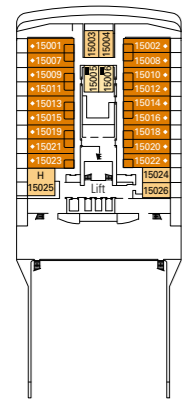

BELLA EXPERIENCE

- Interior
- Outside with Partial View
- Balcony

FANTASTICA EXPERIENCE

- Interior
- Ocean View
- Balcony
- Family Cabins*

AUREA EXPERIENCE

- Interior
- Balcony
- Suite

LEGEND

- ▲ Sofa bed
- ◆ Double sofa bed
- 3rd bed is a pullman bed
- 3rd and 4th beds are pullman beds
- ↔ Connecting Cabins
- H Cabins for guests with disabilities or reduced mobility
- Cabins with partial view
- Balcony with metal balustrade
- Balcony with half glass half metal balustrade

* The ship offers many family cabins which are the combination of 2 connected cabins. Please contact your travel agent for all the available options.
• All cabins have one double bed convertible to two single beds except in cabins for guests with disabilities or reduced mobility (H), this does not apply to cabins 15025.
• 3rd and 4th beds available in all categories except for Balcony Bella.