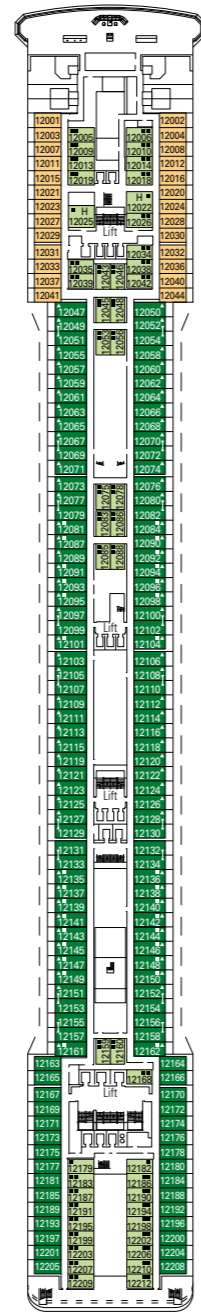

MSC Orchestra

Use the deck plans to select your ideal cabin.
Choose the deck you wish then use the colours to identify the category of accommodation you desire.

Cabins 1275 | Guests 3223

Cabin Categories and Experiences.

BELLA EXPERIENCE

- Interior
- Outside with Partial View
- Balcony

FANTASTICA EXPERIENCE

- Interior
- Ocean View
- Balcony
- Family Cabins*

AUREA EXPERIENCE

- Interior
- Balcony
- Suite

LEGEND

- ▲ Sofa bed
- ◆ Double sofa bed
- 3rd bed is a pullman bed
- 3rd and 4th beds are pullman beds
- ↔ Connecting Cabins
- H Cabins for guests with disabilities or reduced mobility
- Cabins with partial view
- Balcony with metal balustrade
- Balcony with half glass half metal balustrade

* The ship offers many family cabins which are the combination of 2 connected cabins. Please contact your travel agent for all the available options.
• All cabins have one double bed convertible to two single beds except in cabins for guests with disabilities or reduced mobility (H), this does not apply to cabins 15025.
• 3rd and 4th beds available in all categories except for Balcony Bella.

DECK 15
XILOFONO

DECK 14
CHITARRA

DECK 12
CLARINETTO

DECK 11
FLAUTO

DECK 10
LIRA

DECK 9
VIOLA

DECK 8
ARPA

DECK 5
PIANOFORTE