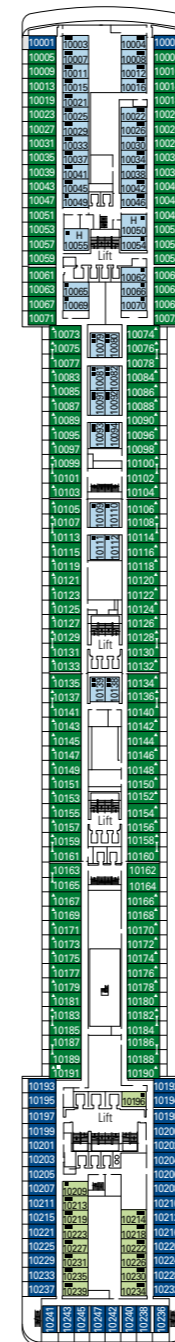

MSC Orchestra

Use the deck plans to select your ideal cabin.
Choose the deck you wish then use the colours to identify the category of accommodation you desire.

Cabins 1275 | Guests 3223

Cabin Categories and Experiences.

BELLA EXPERIENCE

- Interior
- Outside with Partial View
- Balcony

FANTASTICA EXPERIENCE

- Interior
- Ocean View
- Balcony
- Family Cabins*

AUREA EXPERIENCE

- Interior
- Balcony
- Suite

LEGEND

- ▲ Sofa bed
- ◆ Double sofa bed
- 3rd bed is a pullman bed
- 3rd and 4th beds are pullman beds
- ↔ Connecting Cabins
- H Cabins for guests with disabilities or reduced mobility
- Cabins with partial view
- Balcony with metal balustrade
- Balcony with half glass half metal balustrade

* The ship offers many family cabins which are the combination of 2 connected cabins. Please contact your travel agent for all the available options.
• All cabins have one double bed convertible to two single beds except in cabins for guests with disabilities or reduced mobility (H), this does not apply to cabins 15025.
• 3rd and 4th beds available in all categories except for Balcony Bella.

DECK 15
XILOFONO

DECK 14
CHITARRA

DECK 12
CLARINETTO

DECK 11
FLAUTO

DECK 10
LIRA

DECK 9
VIOLA

DECK 8
ARPA

DECK 5
PIANOFORTE