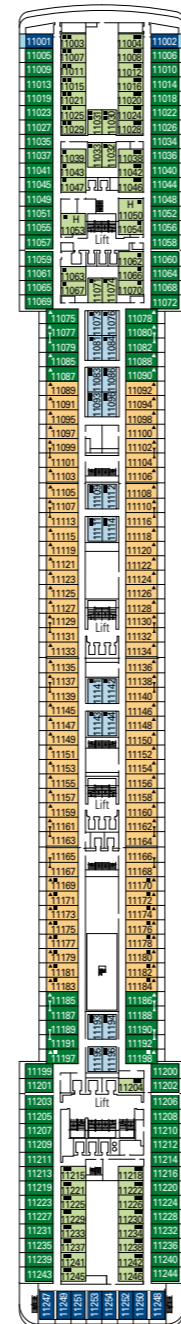

MSC Orchestra

Use the deck plans to select your ideal cabin.
Choose the deck you wish then use the colours to identify the category of accommodation you desire.

Cabins 1275 | Guests 3223

Cabin Categories and Experiences.

BELLA EXPERIENCE

- Interior
- Outside with Partial View
- Balcony

FANTASTICA EXPERIENCE

- Interior
- Ocean View
- Balcony
- Family Cabins*

AUREA EXPERIENCE

- Interior
- Balcony
- Suite

LEGEND

- ▲ Sofa bed
- ◆ Double sofa bed
- 3rd bed is a pullman bed
- 3rd and 4th beds are pullman beds
- ↔ Connecting Cabins
- H Cabins for guests with disabilities or reduced mobility
- Cabins with partial view
- Balcony with metal balustrade
- Balcony with half glass half metal balustrade

* The ship offers many family cabins which are the combination of 2 connected cabins. Please contact your travel agent for all the available options.
• All cabins have one double bed convertible to two single beds except in cabins for guests with disabilities or reduced mobility (H), this does not apply to cabins 15025.
• 3rd and 4th beds available in all categories except for Balcony Bella.

DECK 15
XILOFONO

DECK 14
CHITARRA

DECK 12
CLARINETTO

DECK 11
FLAUTO

DECK 10
LIRA

DECK 9
VIOLA

DECK 8
ARPA

DECK 5
PIANOFORTE