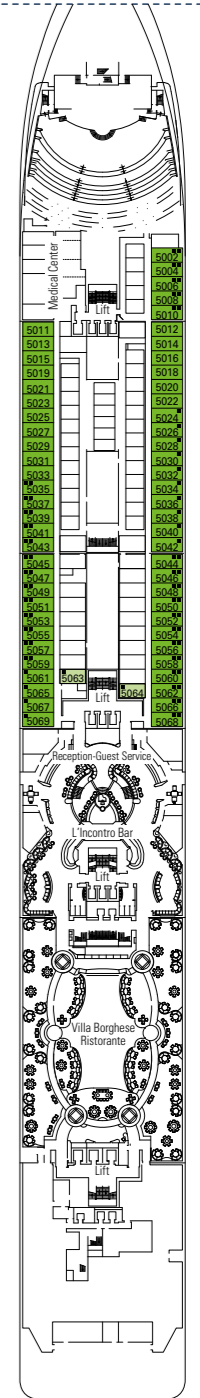

MSC Orchestra

Use the deck plans to select your ideal cabin.
Choose the deck you wish then use the colours to identify the category of accommodation you desire.

Cabins 1275 | Guests 3223

Cabin Categories and Experiences.

BELLA EXPERIENCE

- Interior
- Outside with Partial View
- Balcony

FANTASTICA EXPERIENCE

- Interior
- Ocean View
- Balcony
- Family Cabins*

AUREA EXPERIENCE

- Interior
- Balcony
- Suite

LEGEND

- ▲ Sofa bed
- ◆ Double sofa bed
- 3rd bed is a pullman bed
- 3rd and 4th beds are pullman beds
- ↔ Connecting Cabins
- H Cabins for guests with disabilities or reduced mobility
- Cabins with partial view
- Balcony with metal balustrade
- Balcony with half glass half metal balustrade

* The ship offers many family cabins which are the combination of 2 connected cabins. Please contact your travel agent for all the available options.
• All cabins have one double bed convertible to two single beds except in cabins for guests with disabilities or reduced mobility (H), this does not apply to cabins 15025.
• 3rd and 4th beds available in all categories except for Balcony Bella.

DECK 15
XILOFONO

DECK 14
CHITARRA

DECK 12
CLARINETTO

DECK 11
FLAUTO

DECK 10
LIRA

DECK 9
VIOLA

DECK 8
ARPA

DECK 5
PIANOFORTE