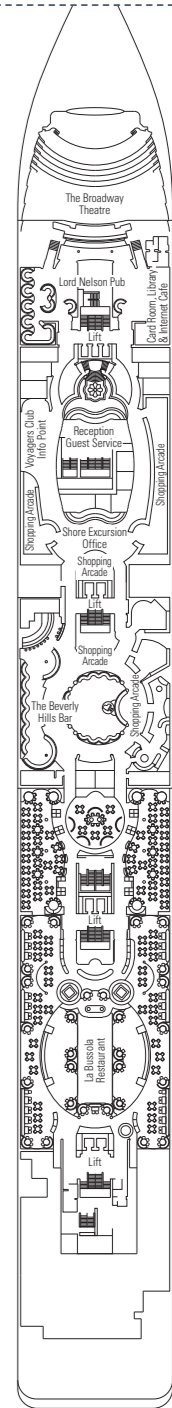

MSC Lirica

Use the deck plans to select your ideal cabin. Choose the deck you wish then use the colours to identify the category of accommodation you desire

992 CABINS | 2679 GUESTS

Data and descriptions are subject to change and will be verified at the time of booking.

CABIN CATEGORIES AND EXPERIENCES

- BELLA · Interior
- FANTASTICA · Interior
- AUREA · Suite
- BELLA · Outside with Partial View
- FANTASTICA · Ocean View
- FANTASTICA · Balcony
- FANTASTICA · Suite

All cabins have one double bed convertible to two single beds, except cabins for guests with disabilities or reduced mobility (H).
 3rd bed available in all categories
 4th bed available in all categories (except Outside with partial view Bella, Suite Fantastica and Suite Aurea)

LEGEND

- Sofa bed
- 3rd and 4th bed are bunks
- H Cabin for guests with disabilities or reduced mobility
- 3rd bed is a bunk bed
- Connecting Cabins

DECK 13
MINIGOLF

DECK 12
ROSSINI

DECK 11
VIVALDI

DECK 10
BELLINI

DECK 9
ALBINONI

DECK 8
PAGANINI

DECK 7
SCARLATTI

DECK 6
PUCCINI

DECK 5
VERDI