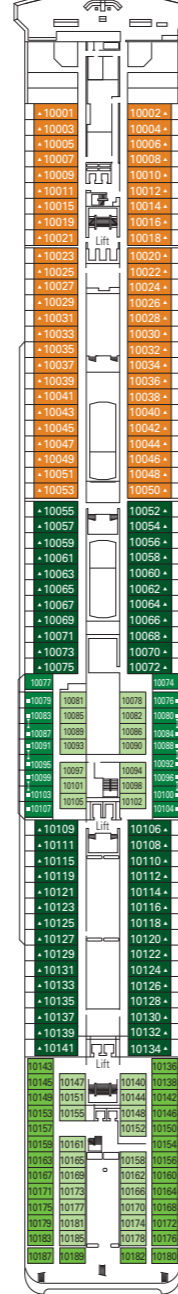

MSC Lirica

Use the deck plans to select your ideal cabin. Choose the deck you wish then use the colours to identify the category of accommodation you desire

992 CABINS | 2679 GUESTS

Data and descriptions are subject to change and will be verified at the time of booking.

CABIN CATEGORIES AND EXPERIENCES

- BELLA · Interior
- FANTASTICA · Interior
- AUREA · Suite
- BELLA · Outside with Partial View
- FANTASTICA · Ocean View
- FANTASTICA · Balcony
- FANTASTICA · Suite

All cabins have one double bed convertible to two single beds, except cabins for guests with disabilities or reduced mobility (H).
 3rd bed available in all categories
 4th bed available in all categories (except Outside with partial view Bella, Suite Fantastica and Suite Aurea)

LEGEND

- Sofa bed
- 3rd and 4th bed are bunks
- H Cabin for guests with disabilities or reduced mobility
- 3rd bed is a bunk bed
- Connecting Cabins

DECK 13
MINIGOLF

DECK 12
ROSSINI

DECK 11
VIVALDI

DECK 10
BELLINI

DECK 9
ALBINONI

DECK 8
PAGANINI

DECK 7
SCARLATTI

DECK 6
PUCCINI

DECK 5
VERDI