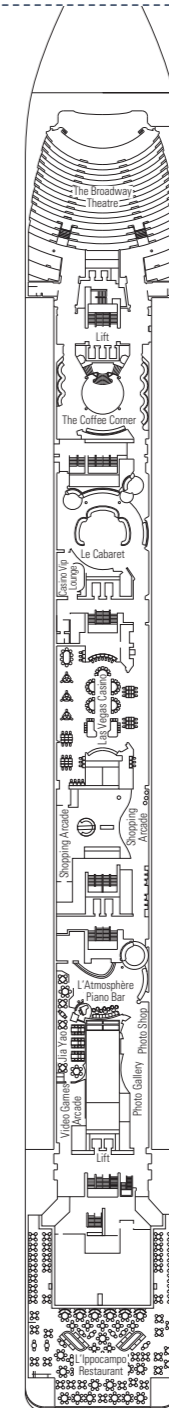

MSC Lirica

Use the deck plans to select your ideal cabin. Choose the deck you wish then use the colours to identify the category of accommodation you desire

992 CABINS | 2679 GUESTS

Data and descriptions are subject to change and will be verified at the time of booking.

CABIN CATEGORIES AND EXPERIENCES

- BELLA · Interior
- FANTASTICA · Interior
- AUREA · Suite
- BELLA · Outside with Partial View
- FANTASTICA · Ocean View
- FANTASTICA · Balcony
- FANTASTICA · Suite

All cabins have one double bed convertible to two single beds, except cabins for guests with disabilities or reduced mobility (H).
 3rd bed available in all categories
 4th bed available in all categories (except Outside with partial view Bella, Suite Fantastica and Suite Aurea)

LEGEND

- Sofa bed
- 3rd and 4th bed are bunks
- H Cabin for guests with disabilities or reduced mobility
- 3rd bed is a bunk bed
- Connecting Cabins

DECK 13
MINIGOLF

DECK 12
ROSSINI

DECK 11
VIVALDI

DECK 10
BELLINI

DECK 9
ALBINONI

DECK 8
PAGANINI

DECK 7
SCARLATTI

DECK 6
PUCCINI

DECK 5
VERDI