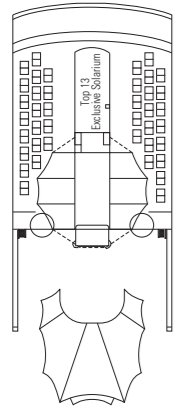

MSC Lirica

Use the deck plans to select your ideal cabin. Choose the deck you wish then use the colours to identify the category of accommodation you desire

992 CABINS | 2679 GUESTS

Data and descriptions are subject to change and will be verified at the time of booking.

CABIN CATEGORIES AND EXPERIENCES

- BELLA · Interior
- FANTASTICA · Interior
- AUREA · Suite
- BELLA · Outside with Partial View
- FANTASTICA · Ocean View
- FANTASTICA · Balcony
- FANTASTICA · Suite

All cabins have one double bed convertible to two single beds, except cabins for guests with disabilities or reduced mobility (H).
 3rd bed available in all categories
 4th bed available in all categories (except Outside with partial view Bella, Suite Fantastica and Suite Aurea)

LEGEND

- Sofa bed
- 3rd and 4th bed are bunks
- H Cabin for guests with disabilities or reduced mobility
- 3rd bed is a bunk bed
- Connecting Cabins

DECK 13
MINIGOLF

DECK 12
ROSSINI

DECK 11
VIVALDI

DECK 10
BELLINI