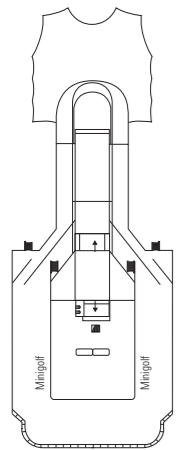

MSC Lirica

Use the deck plans to select your ideal cabin. Choose the deck you wish then use the colours to identify the category of accommodation you desire

992 CABINS | 2679 GUESTS

Data and descriptions are subject to change and will be verified at the time of booking.

CABIN CATEGORIES AND EXPERIENCES

- BELLA · Interior
- FANTASTICA · Interior
- AUREA · Suite
- BELLA · Outside with Partial View
- FANTASTICA · Ocean View
- FANTASTICA · Balcony
- FANTASTICA · Suite

All cabins have one double bed convertible to two single beds, except cabins for guests with disabilities or reduced mobility (H).
 3rd bed available in all categories
 4th bed available in all categories (except Outside with partial view Bella, Suite Fantastica and Suite Aurea)

LEGEND

- Sofa bed
- 3rd and 4th bed are bunks
- H Cabin for guests with disabilities or reduced mobility
- 3rd bed is a bunk bed
- Connecting Cabins

DECK 13
MINIGOLF

DECK 12
ROSSINI

DECK 11
VIVALDI

DECK 10
BELLINI