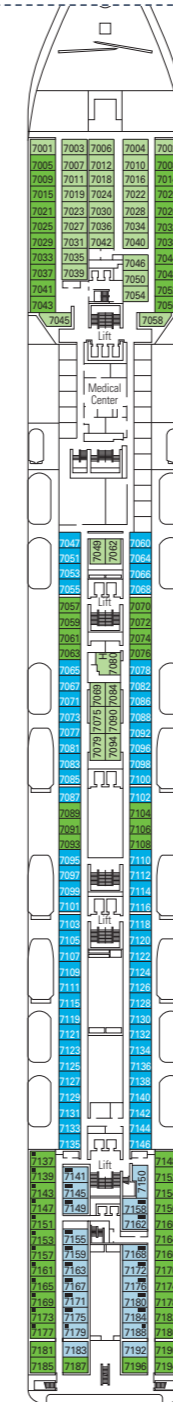

MSC Lirica

Use the deck plans to select your ideal cabin. Choose the deck you wish then use the colours to identify the category of accommodation you desire

992 CABINS | 2679 GUESTS

Data and descriptions are subject to change and will be verified at the time of booking.

CABIN CATEGORIES AND EXPERIENCES

- BELLA · Interior
- FANTASTICA · Interior
- AUREA · Suite
- BELLA · Outside with Partial View
- FANTASTICA · Ocean View
- FANTASTICA · Balcony
- FANTASTICA · Suite

All cabins have one double bed convertible to two single beds, except cabins for guests with disabilities or reduced mobility (H).
 3rd bed available in all categories
 4th bed available in all categories (except Outside with partial view Bella, Suite Fantastica and Suite Aurea)

LEGEND

- Sofa bed
- 3rd and 4th bed are bunks
- H Cabin for guests with disabilities or reduced mobility
- 3rd bed is a bunk bed
- Connecting Cabins

DECK 13
MINIGOLF

DECK 12
ROSSINI

DECK 11
VIVALDI

DECK 10
BELLINI

DECK 9
ALBINONI

DECK 8
PAGANINI

DECK 7
SCARLATTI

DECK 6
PUCCINI

DECK 5
VERDI