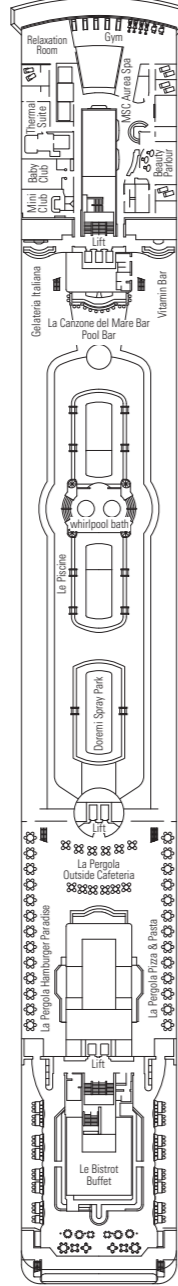

MSC Lirica

Use the deck plans to select your ideal cabin. Choose the deck you wish then use the colours to identify the category of accommodation you desire

992 CABINS | 2679 GUESTS

Data and descriptions are subject to change and will be verified at the time of booking.

CABIN CATEGORIES AND EXPERIENCES

- BELLA · Interior
- FANTASTICA · Interior
- AUREA · Suite
- BELLA · Outside with Partial View
- FANTASTICA · Ocean View
- FANTASTICA · Balcony
- FANTASTICA · Suite

All cabins have one double bed convertible to two single beds, except cabins for guests with disabilities or reduced mobility (H).
 3rd bed available in all categories
 4th bed available in all categories (except Outside with partial view Bella, Suite Fantastica and Suite Aurea)

LEGEND

- Sofa bed
- 3rd and 4th bed are bunks
- H Cabin for guests with disabilities or reduced mobility
- 3rd bed is a bunk bed
- Connecting Cabins

DECK 13
MINIGOLF

DECK 12
ROSSINI

DECK 11
VIVALDI

DECK 10
BELLINI

DECK 9
ALBINONI

DECK 8
PAGANINI

DECK 7
SCARLATTI

DECK 6
PUCCINI

DECK 5
VERDI