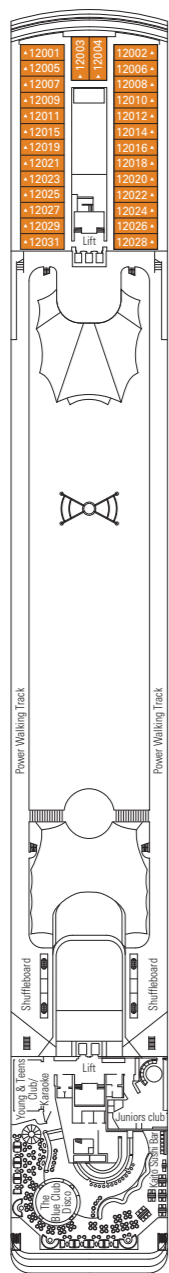

MSC Lirica

Use the deck plans to select your ideal cabin. Choose the deck you wish then use the colours to identify the category of accommodation you desire

992 CABINS | 2679 GUESTS

Data and descriptions are subject to change and will be verified at the time of booking.

CABIN CATEGORIES AND EXPERIENCES

- BELLA · Interior
- FANTASTICA · Interior
- AUREA · Suite
- BELLA · Outside with Partial View
- FANTASTICA · Ocean View
- FANTASTICA · Balcony
- FANTASTICA · Suite

All cabins have one double bed convertible to two single beds, except cabins for guests with disabilities or reduced mobility (H).
 3rd bed available in all categories
 4th bed available in all categories (except Outside with partial view Bella, Suite Fantastica and Suite Aurea)

LEGEND

- Sofa bed
- 3rd and 4th bed are bunks
- H Cabin for guests with disabilities or reduced mobility
- 3rd bed is a bunk bed
- Connecting Cabins

DECK 13
MINIGOLF

DECK 12
ROSSINI

DECK 11
VIVALDI

DECK 10
BELLINI

DECK 9
ALBINONI

DECK 8
PAGANINI

DECK 7
SCARLATTI

DECK 6
PUCCINI

DECK 5
VERDI