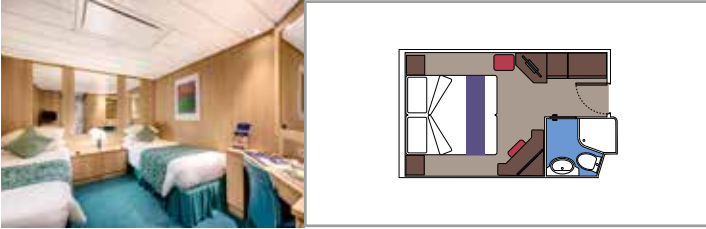

INCLUDED FACILITIES

- Sitting area with sofa
- Spacious wardrobe
- Comfortable double or single beds (on request)
- Bathroom with bathtub, vanity area with hairdryer
- Interactive TV, telephone, safe, minibar and air conditioning
- Wifi connection available (for a fee)

 Balcony size (m²)

 Deck location

 Accommodating up to

BALCONY

INCLUDED FACILITIES

Comfortable double or single beds (on request)

Bathroom with shower, vanity area with hairdryer

Interactive TV, telephone, safe, minibar and air conditioning

 Deck location

 Accommodating up to

OCEAN VIEW

INCLUDED FACILITIES

- Window with sea view
- Relaxing armchair
- Comfortable double or single beds (on request)
- Bathroom with shower, vanity area with hairdryer
- Interactive TV, telephone, safe, minibar and air conditioning
- Wifi connection available (for a fee)

Interactive TV, telephone, safe, minibar and air conditioning

Wifi connection available (for a fee)

*Cabin for guests with disabilities or reduced mobility has only single beds.

JUNIOR INTERIOR

IM2

 ≈13
  9-10
  4