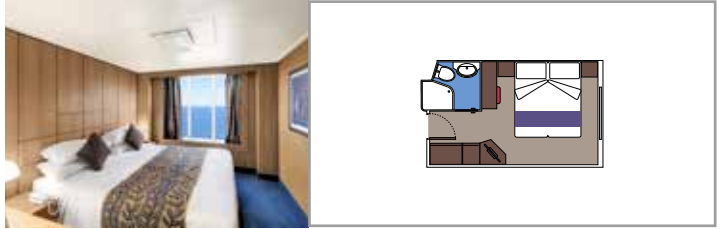

JUNIOR OCEAN VIEW

OM2

≈13
9-10
4

› Medium deck location