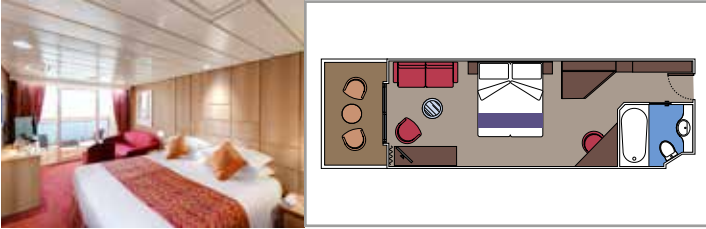

SUITE AUREA

INCLUDED FACILITIES

- Sitting area with sofa
- Spacious wardrobe
- Comfortable double or single beds (on request)
- Bathroom with bathtub, vanity area with hairdryer
- Interactive TV, telephone, safe, minibar and air conditioning
- Wifi connection available (for a fee)

DELUXE SUITE AUREA

SR2

≈22
≈5
12
3