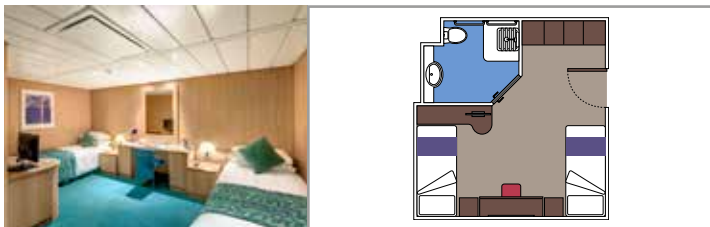

INCLUDED FACILITIES

- Sitting area with sofa
- Spacious wardrobe
- Comfortable double or single beds (on request)
- Bathroom with bathtub, vanity area with hairdryer
- Interactive TV, telephone, safe, minibar and air conditioning
- Wifi connection available (for a fee)

 Balcony size (m²)

 Deck location

 Accommodating up to

BALCONY

INCLUDED FACILITIES

Comfortable double or single beds (on request)

Bathroom with shower, vanity area with hairdryer

Interactive TV, telephone, safe, minibar and air conditioning

 Deck location

 Accommodating up to

OCEAN VIEW

INCLUDED FACILITIES

- Window with sea view
- Relaxing armchair
- Comfortable double or single beds (on request)
- Bathroom with shower, vanity area with hairdryer
- Interactive TV, telephone, safe, minibar and air conditioning
- Wifi connection available (for a fee)

 Deck location

 Accommodating up to

FACILITIES FOR GUESTS WITH DISABILITIES OR REDUCED MOBILITY

JUNIOR INTERIOR FOR GUESTS WITH DISABILITIES OR REDUCED MOBILITY

INTERIOR

Available in:

- › **Junior Interior (IM2)**
cabin size ≈21m²; medium deck location (deck 9)
- › **Junior Interior (IM1)**
cabin size ≈21m²; low deck location (deck 8)