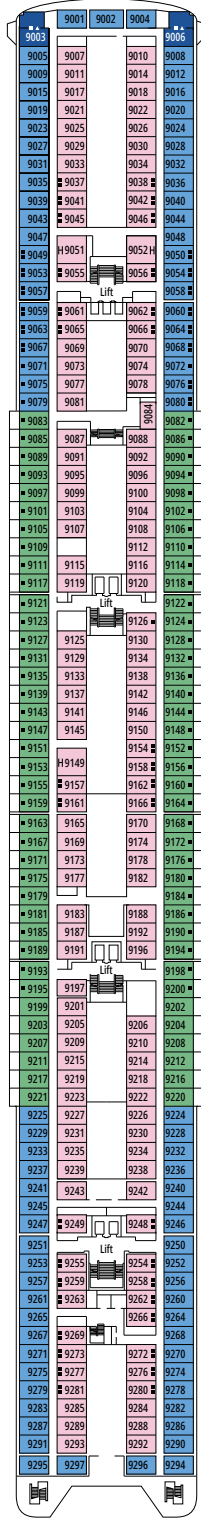

DECK 9 TCHAIKOVSKI