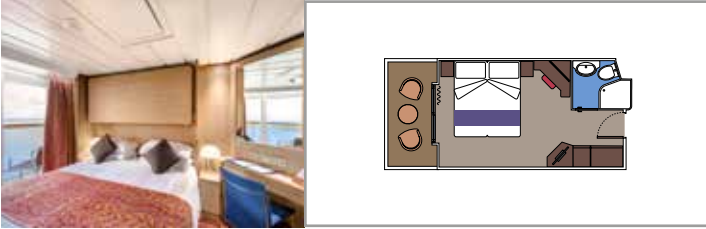

INCLUDED FACILITIES

- Sitting area with sofa
- Spacious wardrobe
- Comfortable double or single beds (on request)
- Bathroom with bathtub, vanity area with hairdryer
- Interactive TV, telephone, safe, minibar and air conditioning
- Wifi connection available (for a fee)

 Balcony size (m²)

 Deck location

 Accommodating up to

BALCONY

INCLUDED FACILITIES

Comfortable double or single beds (on request)

Bathroom with shower, vanity area with hairdryer

Interactive TV, telephone, safe, minibar and air conditioning

Wifi connection available (for a fee)

JUNIOR BALCONY

BM1

 ≈13  ≈3  9-10  3

The images are representative only. Size, layout and furniture may vary (within the same cabin category).

 Cabin size (m²)

 Balcony size (m²)

 Deck location

 Accommodating up to

OCEAN VIEW

INCLUDED FACILITIES

- Window with sea view
- Relaxing armchair
- Comfortable double or single beds (on request)
- Bathroom with shower, vanity area with hairdryer
- Interactive TV, telephone, safe, minibar and air conditioning
- Wifi connection available (for a fee)