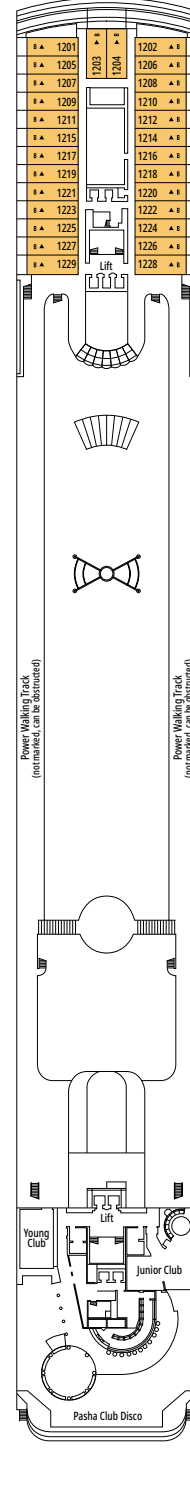

DECK 12 BIZET