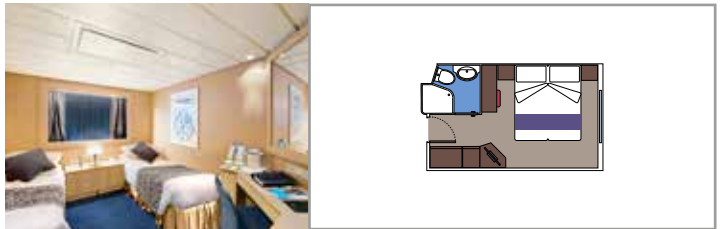

JUNIOR OCEAN VIEW WITH OBSTRUCTED VIEW

OO

≈13
7
2

The images are representative only. Size, layout and furniture may vary (within the same cabin category).

Cabin size (m²)

Balcony size (m²)

Deck location

Accommodating up to