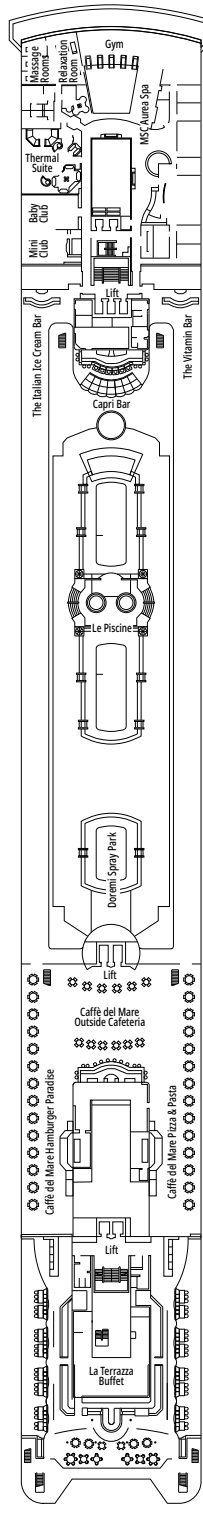

DECK 11 DEBUSSY