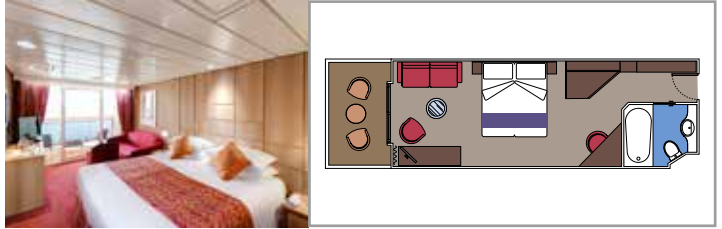

DELUXE SUITE AUREA

SR2

 ≈22
  ≈5
  12
  3

DELUXE SUITE AUREA

SR1

 ≈22
  ≈5
  10
  3

The images are representative only. Size, layout and furniture may vary (within the same cabin category).

 Cabin size (m²)

 Balcony size (m²)

 Deck location

 Accommodating up to

BALCONY

INCLUDED FACILITIES

Comfortable double or single beds (on request)

Bathroom with shower, vanity area with hairdryer

Interactive TV, telephone, safe, minibar and air conditioning

Wifi connection available (for a fee)

JUNIOR BALCONY

BM1

 ≈13  ≈3  9-10  3

The images are representative only. Size, layout and furniture may vary (within the same cabin category).

 Cabin size (m²)

 Balcony size (m²)

 Deck location

 Accommodating up to

OCEAN VIEW

INCLUDED FACILITIES

- Window with sea view
- Relaxing armchair
- Comfortable double or single beds (on request)
- Bathroom with shower, vanity area with hairdryer
- Interactive TV, telephone, safe, minibar and air conditioning
- Wifi connection available (for a fee)