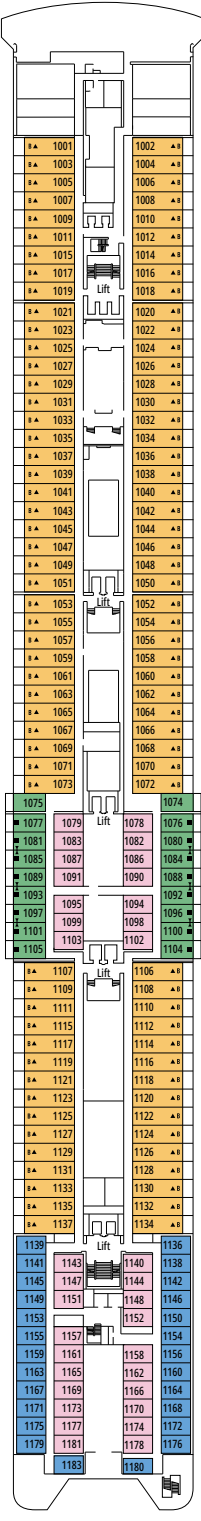

DECK 10 SIBELIUS