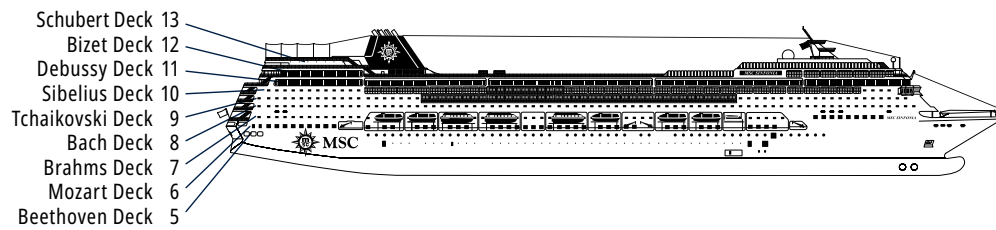

TECHNICAL CHARACTERISTICS OF THE SHIP

LA TERRAZZA BUFFET

TECHNICAL CHARACTERISTICS OF THE SHIP	
GROSS TONNAGE	65.542
LENGTH / BEAM / HEIGHT	274,9 m / 28,8 m / 54 m
DECKS	13, included 9 for guests
LIFTS	9
VOLTAGE (IN CABIN)	110/220 volts
MAXIMUM SPEED	20,9 knots
STABILIZERS	Stabilized with 2 fins
NUMBER OF PASSENGERS	2.646
NUMBER OF CABINS	980, included 5 for guests with disabilities or reduced mobility
CREW MEMBERS	Approx. 742
POOLS	2, both with child-appropriate areas
WHIRLPOOLS	2 whirlpool baths