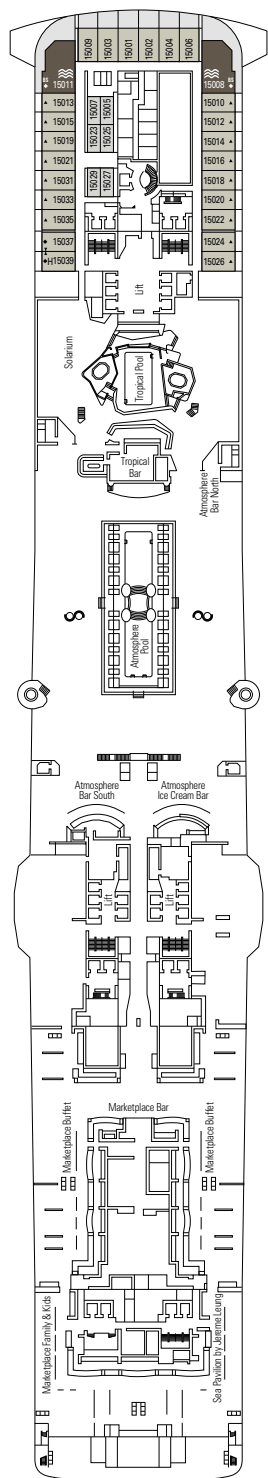

DECK 15
MORRICONE