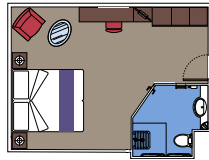

INTERIOR

Available in:

- › **Deluxe Interior (IR2)**
  cabin size 22m²; medium deck location (deck 11-14)
- › **Deluxe Interior (IR1)**
  cabin size 22m²; low deck location (deck 8-10)

Some cabins for guests with disabilities or reduced mobility have twin beds that can't be converted into double beds. The images are representative only; the size, layout and furniture may vary (within the same cabin category).

FACILITIES FOR GUESTS WITH DISABILITIES OR REDUCED MOBILITY

Cabin door width	85,5 cm
Cabin clearance	82,1 cm
Bathroom door width	90 cm
Size of cabin (floor space)	from ≈ 22 to ≈ 28 m²
Size of bathroom	3,1 m²
Is there a fold-down seat in the shower?	Yes
Height of seat from the floor	44 cm
Does the WC seat have grab rails?	Yes
Are wheelchairs available on board?	In limited numbers*
Are all decks/public areas accessible?	Yes
Are all lifeboats wheelchair-accessible?	No**
Do the lifts have deck indicators?	Visual, Audio & Braille
Can severely visually impaired/blind guests be catered for on the cruise?	Only with full-time carer

* Only for embarkation, disembarkation and emergencies.

** In the event of an emergency, dedicated personnel will help guests with disabilities or reduced mobility to board lifeboats.