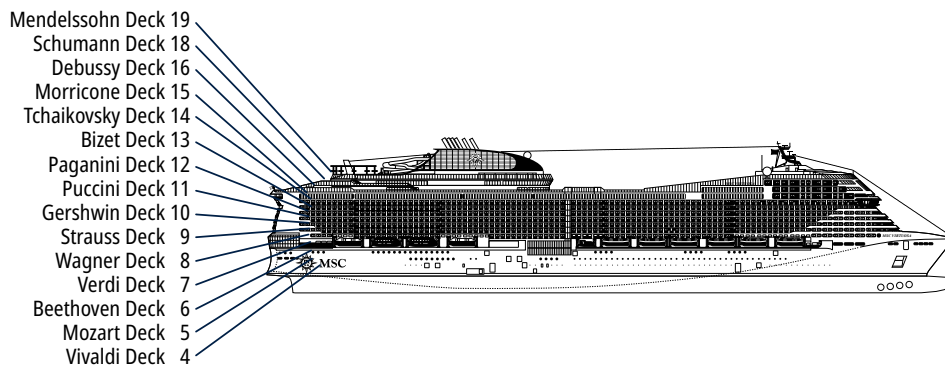

# TECHNICAL CHARACTERISTICS OF THE SHIP

MSC STARSHIP CLUB – THE FIRST IMMERSIVE FUTURISTIC BAR WITH HUMANOID ROBOTIC BARTENDER AT SEA

TECHNICAL CHARACTERISTICS OF THE SHIP	
GROSS TONNAGE	181.541
LENGTH / BEAM / HEIGHT	331,43 m / 43 m post panamax / 67 m
SURFACE AREA	460.000 m <sup>2</sup> , included 35.000 m <sup>2</sup> public areas
PUBLIC AREA RATIO	7,8 m <sup>2</sup> per passenger
DECKS	19, included 15 for guests
LIFTS	32, included 19 for guests (2 panoramic and 1 for the MSC Yacht Club)
VOLTAGE (IN CABIN)	120/230 volts
MAXIMUM SPEED	22,8 knots
STABILISERS	Stabilised with 2 fins
NUMBER OF PASSENGERS	6.334
NUMBER OF CABINS	2.421, included 60 for guests with disabilities or reduced mobility
CREW MEMBERS	Approx. 1.704
POOLS	4, included 1 with sliding roof and 1 for the MSC Yacht Club
WHIRLPOOLS	9 whirlpool baths
ENVIRONMENTAL TECHNOLOGY	AWT-Advanced Water Treatment, Energy Saving & Monitoring System, Scrubbers, LED technology and SCR system