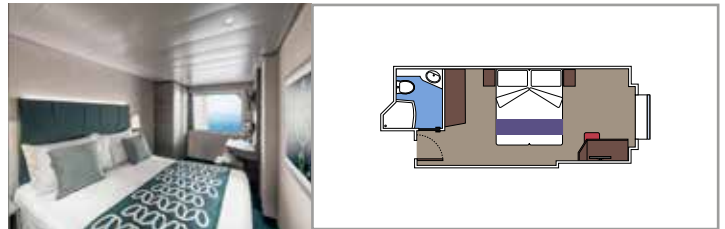

**Main level:**

- › Open living/dining room with sofa that converts to double bed
- › Bathroom with shower

**Second level:**

- › Master bedroom with double bed which can be converted into two single beds (on request)
- › Two walk-in wardrobes
- › Bathroom with bathtub

### JUNIOR OCEAN VIEW WITH OBSTRUCTED VIEW

OO

 ≈12
  8
  2

The images are representative only. Size, layout and furniture may vary (within the same cabin category).

 Cabin size (m<sup>2</sup>)

 Balcony size (m<sup>2</sup>)