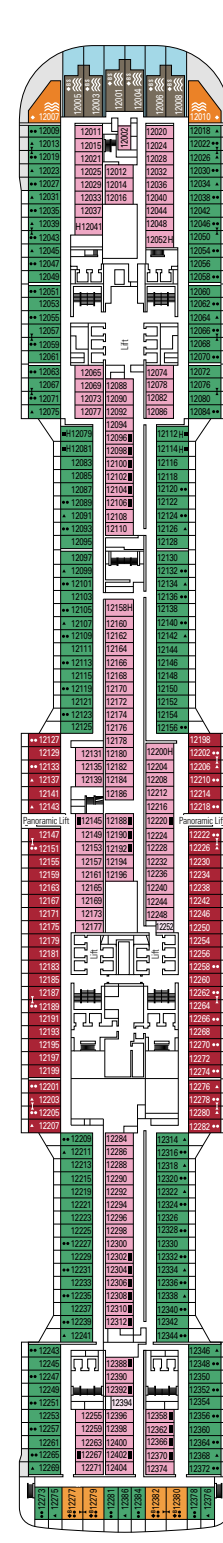

DECK 12
PAGANINI