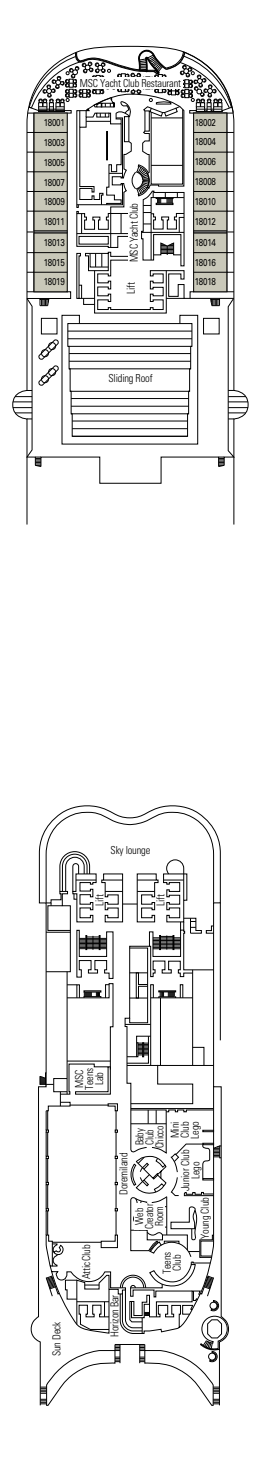

DECK 18
SCHUMANN