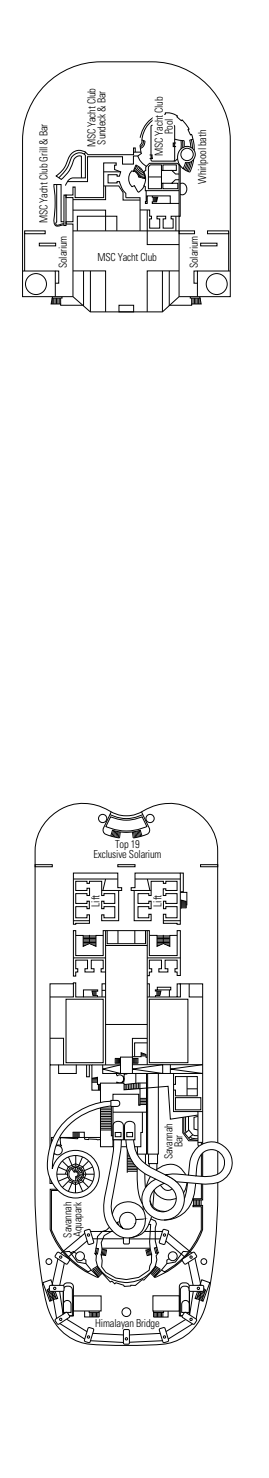

DECK 19
MENDELSSOHN