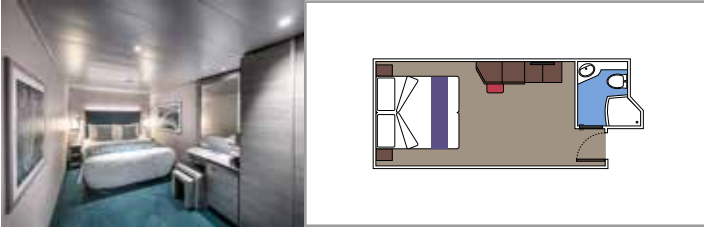

INTERIOR

INCLUDED FACILITIES

- Comfortable double bed or single beds (on request)
- Bathroom with shower or bathtub, vanity area with hairdryers
- Interactive TV, telephone, safe, minibar and air conditioning
- Wifi connection available (for a fee)

DELUXE INTERIOR

IR2

≈17
11-14
4

› Medium deck location