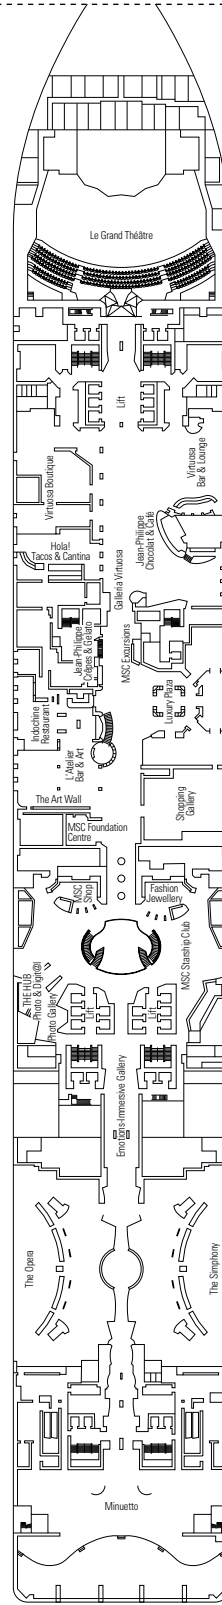

DECK 6
BEETHOVEN