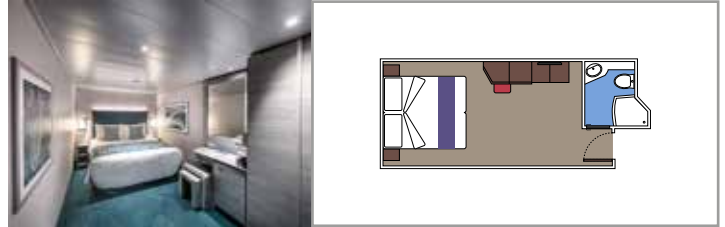

DELUXE INTERIOR

IR1

≈17
5-10
4

› Low deck location