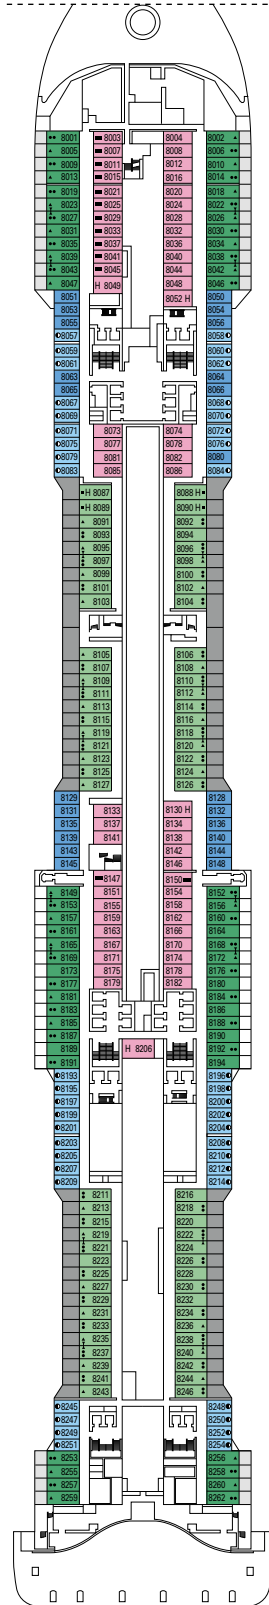

DECK 8
WAGNER