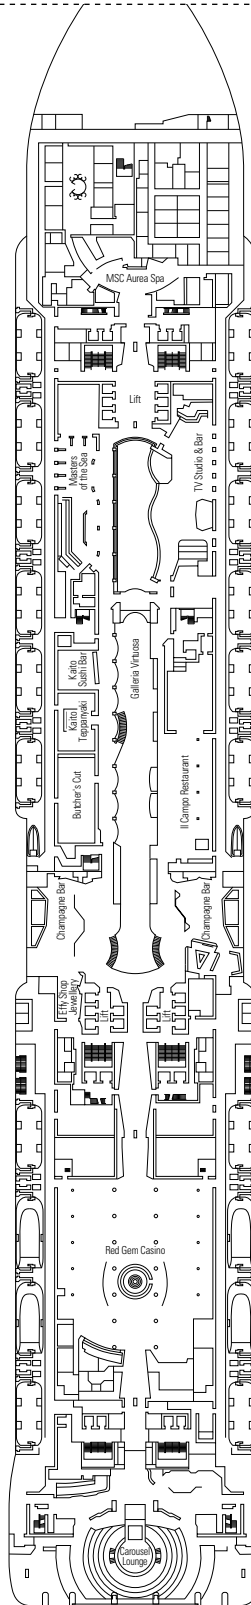

DECK 7
VERDI