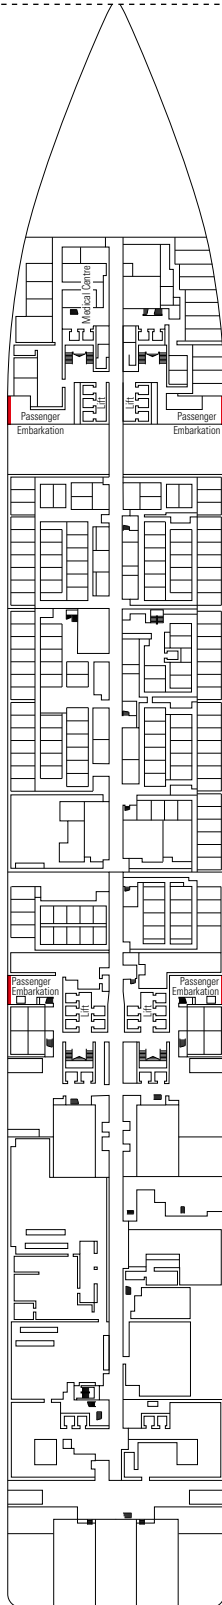

DECK 4
VIVALDI