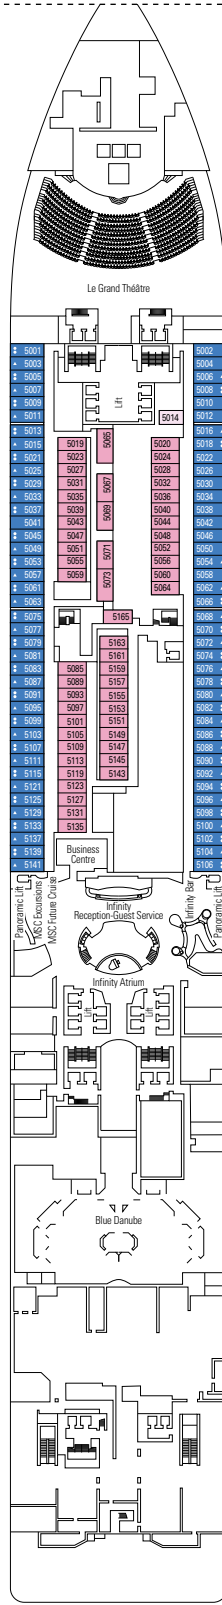

DECK 5
MOZART