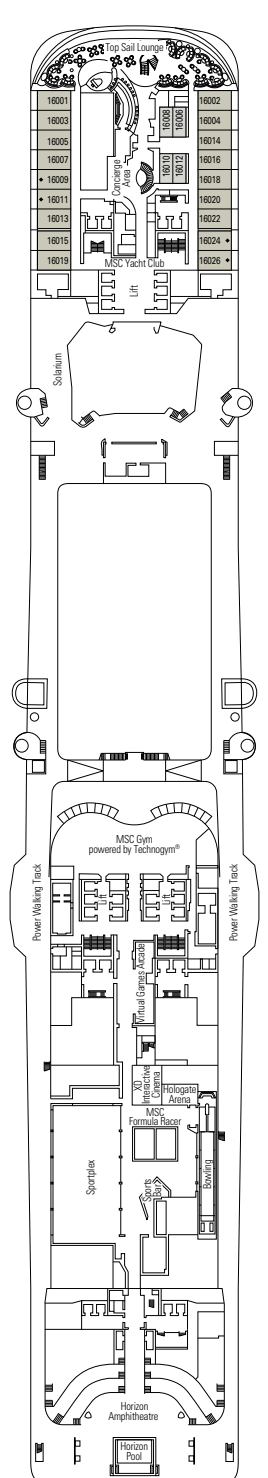

DECK 16
DEBUSSY