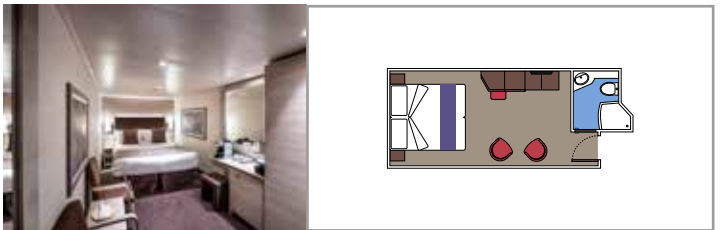

**Main level:**

- › Open living/dining room with sofa that converts to double bed
- › Bathroom with shower

**Second level:**

- › Master bedroom with double bed which can be converted into two single beds (on request)
- › Two walk-in wardrobes
- › Bathroom with bathtub

**MSC YACHT CLUB DELUXE SUITE** YC1

 ≈29   
  ≈5   
  14-18   
  4

- › Sitting area with sofa
- › Spacious wardrobe

**MSC YACHT CLUB INTERIOR SUITE** YIN

 ≈17   
  14-16   
  2

- › Spacious wardrobe

The images are representative only. Size, layout and furniture may vary (within the same cabin category).