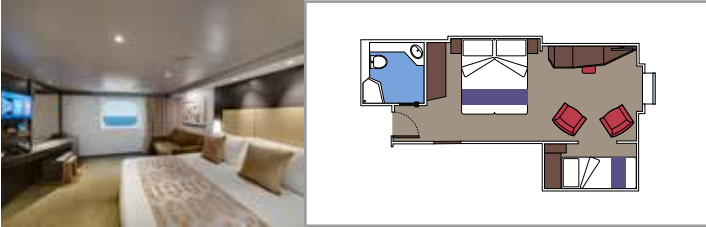

OCEAN VIEW

INCLUDED FACILITIES

- Window with sea view
- Relaxing armchair
- Comfortable double bed or single beds (on request)
- Bathroom with shower or bathtub, vanity area with hairdryers
- Interactive TV, telephone, safe, minibar and air conditioning
- Wifi connection available (for a fee)

PREMIUM OCEAN VIEW

OL2

≈25
9-11
6

› Medium deck location