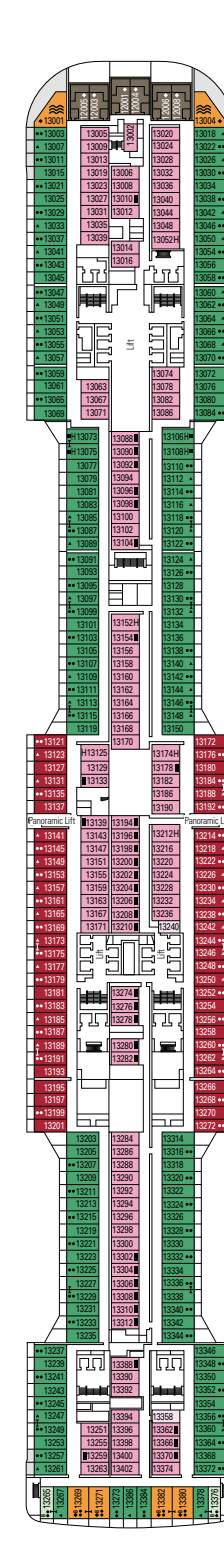

DECK 13
BIZET