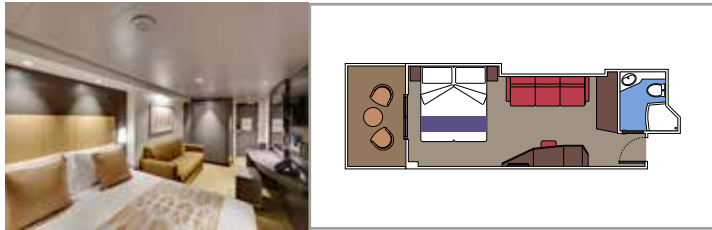

DELUXE BALCONY WITH PARTIAL VIEW BP

≈17
≈6-8
8-14
4