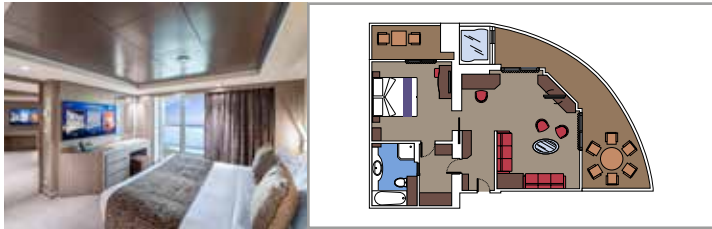

INCLUDED FACILITIES

- Luxury suites with premium interiors
- Some Suites have balcony with private whirlpool
- Spacious wardrobe
- Comfortable double bed or single beds (on request)
- Bathroom with shower and/or bathtub, vanity area with hairdryer
- Interactive TV, telephone, safe, minibar and air conditioning
- Wifi connection included

MSC YACHT CLUB ROYAL SUITE YC3

≈58
≈70
15
4

- › Balcony with private whirlpool bath and dining table
- › Separate living area and dining room
- › Walk-in wardrobes
- › Bathroom with bathtub and shower