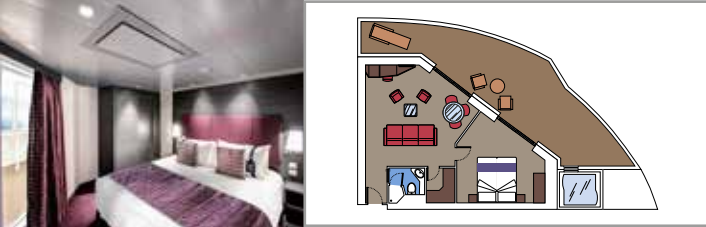

### GRAND SUITE AUREA WITH TERRACE AND WHIRLPOOL

SXJ

 ≈39
  ≈36
  12
  4

- > Balcony with its own private whirlpool bath
- > Sitting area with double sofa bed
- > Walk-in wardrobe