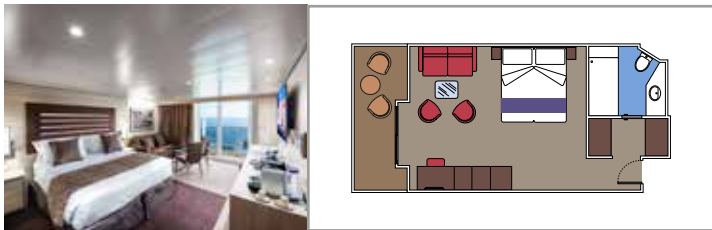

**Main level:**

- › Open living/dining room with sofa that converts to double bed
- › Bathroom with shower

**Second level:**

- › Master bedroom with double bed which can be converted into two single beds (on request)
- › Two walk-in wardrobes
- › Bathroom with bathtub

**MSC YACHT CLUB DELUXE SUITE** YC1

 ≈29   
  ≈5   
  14-18   
  4

- › Sitting area with sofa
- › Spacious wardrobe

**MSC YACHT CLUB INTERIOR SUITE** YIN

 ≈17   
  14-16   
  2

- › Spacious wardrobe

The images are representative only. Size, layout and furniture may vary (within the same cabin category).