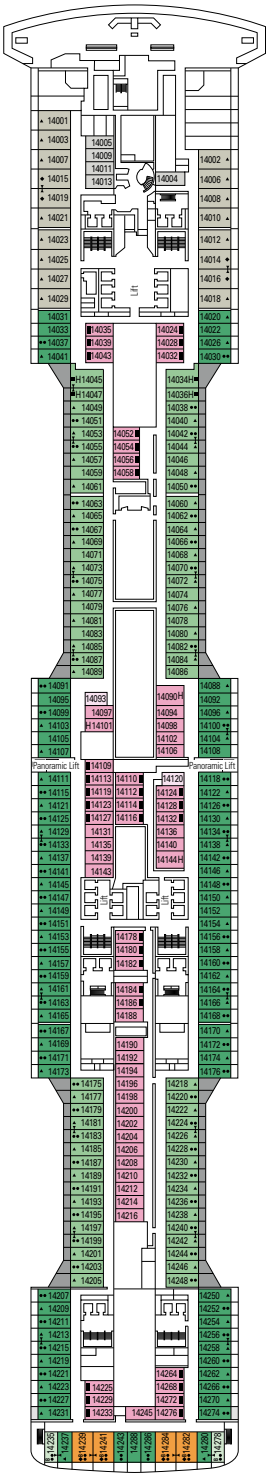

DECK 14
TCHAIKOVSKY