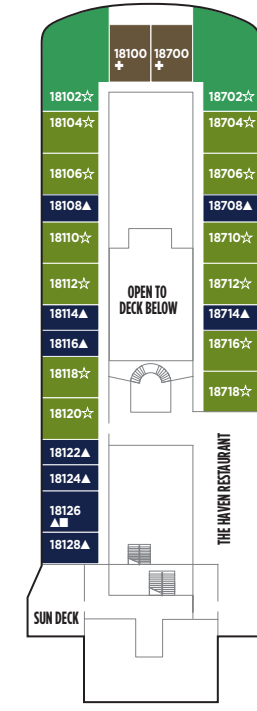

NORWEGIAN ESCAPE DECK PLANS

LEGEND

- Wheelchair Accessible
- ↕ Connecting staterooms
- ▲ Third-person occupancy available
- + Third- and/or fourth-person occupancy available
- ★ Third-, fourth- and/or fifth-person occupancy available
- ☆ Up to sixth-person occupancy available
- Inside stateroom door opens to center interior corridor and not towards balcony staterooms
- PrivaSea
- Stateroom equipped for the hearing-impaired
- Solid Inside Stateroom wall
- ⊠ Elevator
- RR Restroom

DECK 20

DECK 19

DECK 18

H2 H3 H6 HF

H9 HI HD

HA M4 M9 MA B1 B4 B9 BA IA

DECK 5

DECK 6

DECK 7

DECK 8

DECK 9

DECK 10

DECK 11

DECK 12

DECK 13

DECK 14