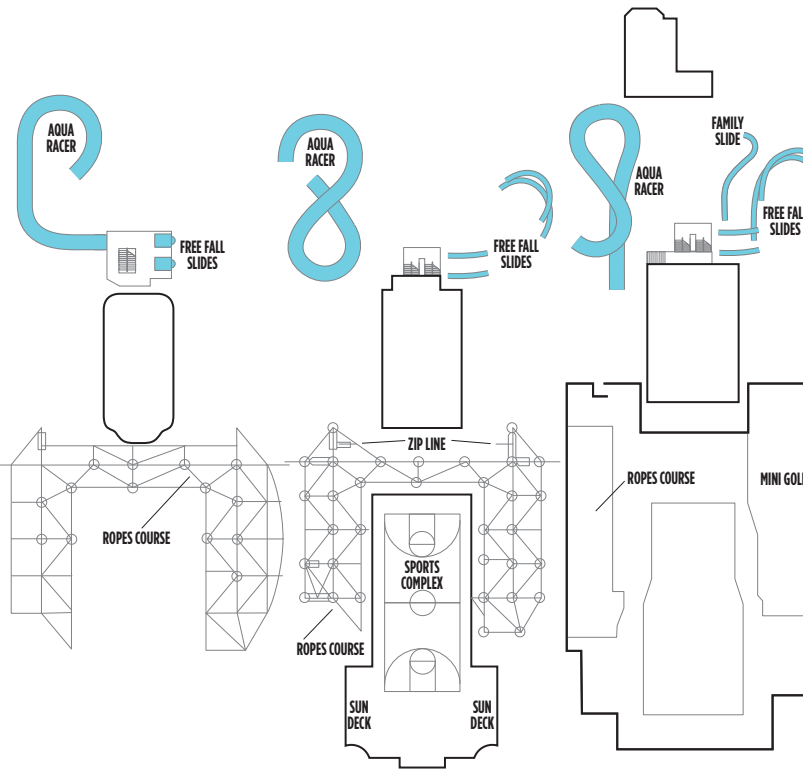

H9 The Haven Spa Suite with Balcony. Sleeps up to two.

MA Club Balcony Suite. Sleeps up to three.

O4 Family Oceanview. Sleeps up to four.

BA Balcony. Sleeps up to four.

IA Inside. Sleeps up to three.

T1 Studio. Sleeps one.

NORWEGIAN ESCAPE DECK PLANS

LEGEND

- Wheelchair Accessible
- ↕ Connecting staterooms
- ▲ Third-person occupancy available
- + Third- and/or fourth-person occupancy available
- ★ Third-, fourth- and/or fifth-person occupancy available
- ☆ Up to sixth-person occupancy available
- Inside stateroom door opens to center interior corridor and not towards balcony staterooms
- PrivaSea
- Stateroom equipped for the hearing-impaired
- Solid Inside Stateroom wall
- ⊠ Elevator
- RR Restroom

DECK 20

DECK 19

DECK 18

H2 H3 H6 HF

H9 HI HD

HA M4 M9 MA B1 B4 B9 BA IA

DECK 5

DECK 6