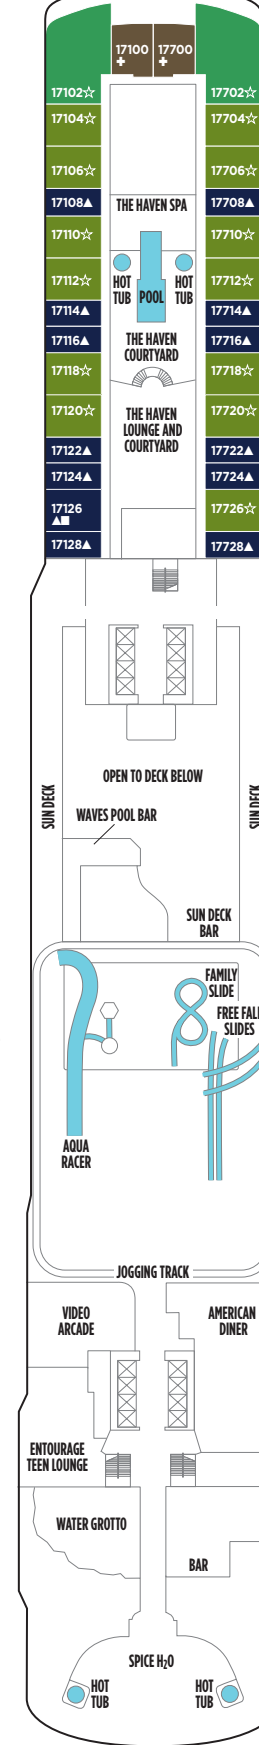

HI THE HAVEN PENTHOUSE SUITE WITH BALCONY

The Haven Penthouse Suites are located toward the front of the ship and offer a spacious balcony, king-size bed, separate vanity area and a shower and hot tub. Sleeps up to two.

DECK 20

DECK 19

DECK 18

H2 H3 H6 HF

H9 HI HD

HA M4 M9 MA B1 B4 B9 BA IA

DECK 5

DECK 6

DECK 7

DECK 8

DECK 9

DECK 10

DECK 11

DECK 12

DECK 13

DECK 14