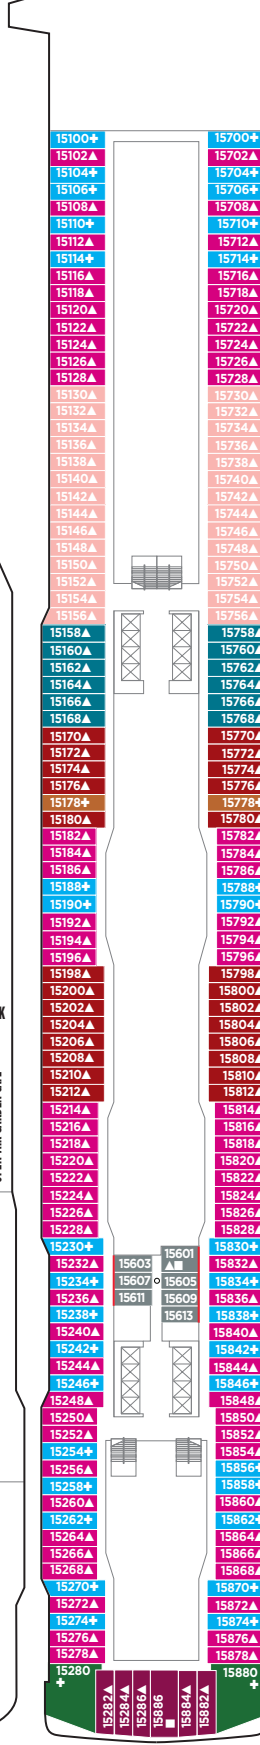

NORWEGIAN ESCAPE ACCOMMODATIONS

THE HAVEN BY NORWEGIAN®

Located at the top of the ship, The Haven features private keycard access, a 24-hour butler, concierge service, a private courtyard, private restaurant and bar. All Suites offer king-size beds, luxury baths and private balconies.

H9 THE HAVEN SPA SUITE WITH BALCONY

The perfect way to experience a total spa vacation, the Spa Suites include a king-size bed, hot tub, oversized waterfall shower and multiple body spray jets, spa décor, easy access to the adjacent Mandara Spa and fitness center, as well as complimentary access to the Thermal Spa Suites during regular Spa hours. Access to The Haven. Sleeps up to two.

DECK 20

DECK 19

DECK 18

H2 H3 H6 HF

H9 HI HD

HA M4 M9 MA B1 B4 B9 BA IA

DECK 5

DECK 6

DECK 7

DECK 8

DECK 9

DECK 10

DECK 11

DECK 12

DECK 13

DECK 14