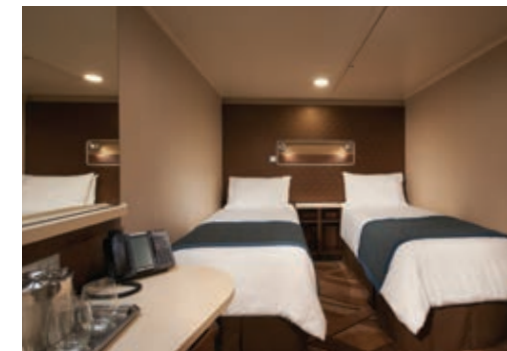

IA IB IC IF INSIDE*

Take advantage of an affordable way to explore the world with these interior staterooms. Two lowers can convert to a queen and one to two pullman beds allow sleeping for up to four.