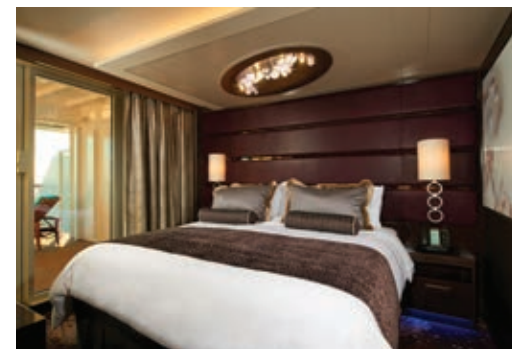

NORWEGIAN ESCAPE ACCOMMODATIONS

THE HAVEN BY NORWEGIAN®

Located at the top of the ship, The Haven features private keycard access, a 24-hour butler, concierge service, a private courtyard, private restaurant and bar. All Suites offer king-size beds, luxury baths and private balconies.

H2 THE HAVEN DELUXE OWNER'S SUITE WITH LARGE BALCONY

Located in The Haven, these Suites offer amazing ocean views, a wet bar and two spacious balconies. They include a king-size bed, additional bedding that accommodates four and has two bathrooms. Sleeps up to six.

H3 THE HAVEN DELUXE OWNER'S SUITE WITH BALCONY

Enjoy amazing ocean views and an extra-spacious balcony. These Suites include a king-size bed, additional bedding that accommodates two, and one and a half bathrooms. Located in The Haven. Sleeps up to four.

HA THE HAVEN AFT-FACING PENTHOUSE WITH MASTER BEDROOM & BALCONY

With access to The Haven, these Penthouses feature a king-size bed plus dining and sitting areas. They offer an unforgettable view from the aft-facing, private balcony. Plus, some can connect to other staterooms for even more space. Sleeps up to four.