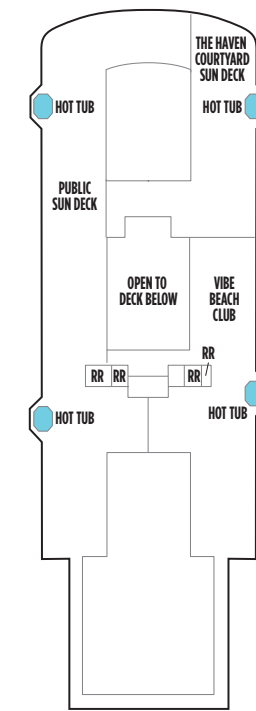

H9 The Haven Spa Suite with Balcony. Sleeps up to two.

MA Club Balcony Suite. Sleeps up to three.

O4 Family Oceanview. Sleeps up to four.

BA Balcony. Sleeps up to four.

IA Inside. Sleeps up to three.

T1 Studio. Sleeps one.

DECK 20

DECK 19

DECK 18

H2 H3 H6 HF

H9 HI HD

HA M4 M9 MA B1 B4 B9 BA IA

DECK 5

DECK 6