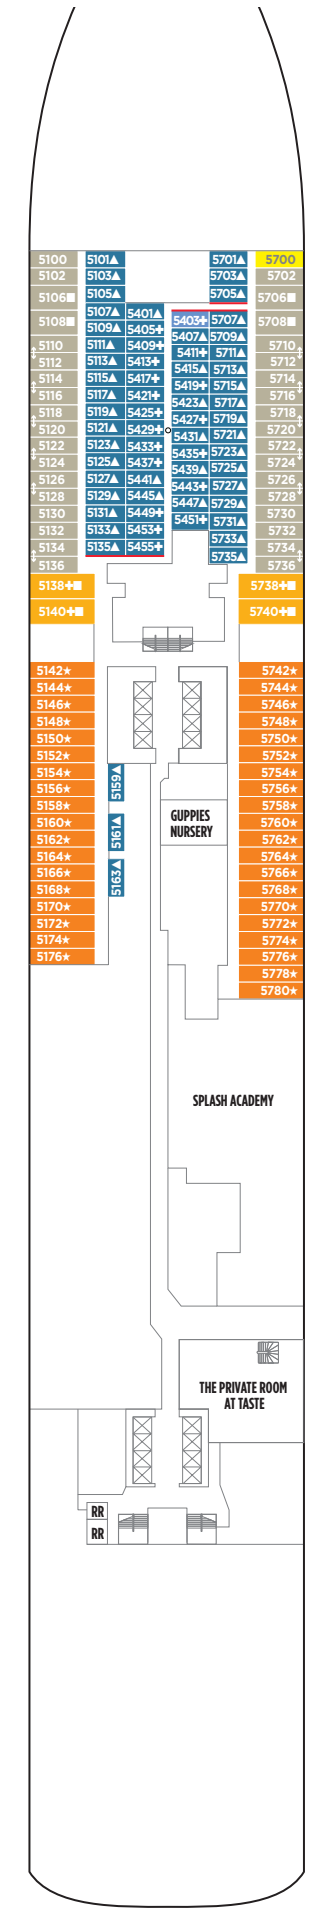

NORWEGIAN ESCAPE ACCOMMODATIONS

THE HAVEN BY NORWEGIAN®

Located at the top of the ship, The Haven features private keycard access, a 24-hour butler, concierge service, a private courtyard, private restaurant and bar. All Suites offer king-size beds, luxury baths and private balconies.

H9 THE HAVEN SPA SUITE WITH BALCONY

The perfect way to experience a total spa vacation, the Spa Suites include a king-size bed, hot tub, oversized waterfall shower and multiple body spray jets, spa décor, easy access to the adjacent Mandara Spa and fitness center, as well as complimentary access to the Thermal Spa Suites during regular Spa hours. Access to The Haven. Sleeps up to two.

DECK 20

DECK 19

DECK 18

H2 H3 H6 HF

H9 HI HD

HA M4 M9 MA B1 B4 B9 BA IA

DECK 5

DECK 6

DECK 7

DECK 8

DECK 9

DECK 10

DECK 11

DECK 12

DECK 13

DECK 14