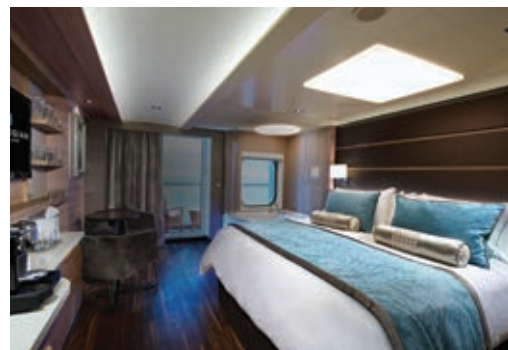

H9 THE HAVEN SPA SUITE WITH BALCONY

The perfect way to experience a total spa vacation, the Spa Suites include a king-size bed, hot tub, oversized waterfall shower and multiple body spray jets, spa décor, easy access to the adjacent Mandara Spa and fitness center, as well as complimentary access to the Thermal Spa Suites during regular Spa hours. Access to The Haven. Sleeps up to two.