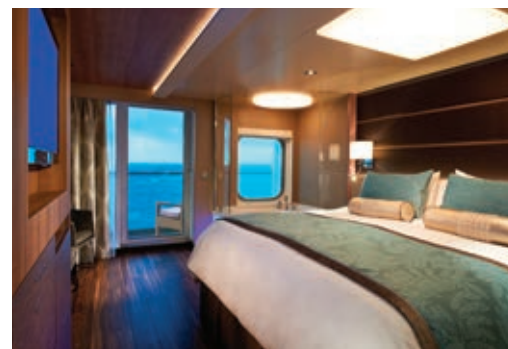

HD THE HAVEN DELUXE SUITE WITH BALCONY

These suites include a king-size bed, a double sofa bed and an in-suite hot tub. Relax on your private balcony or in your oversized waterfall shower, complete with body spray jets. And the spa is just footsteps away.