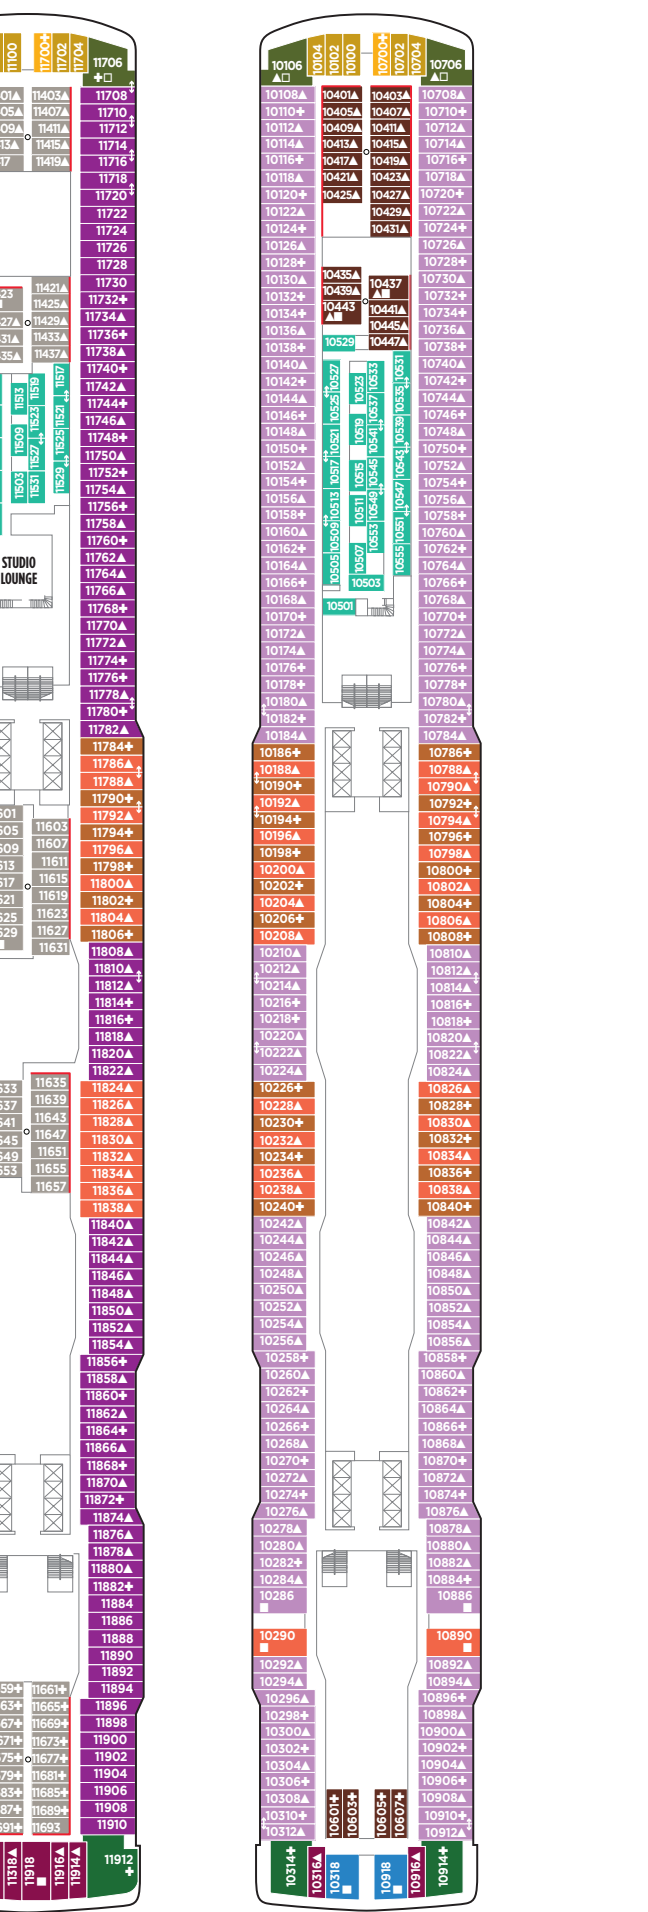

NORWEGIAN ESCAPE DECK PLANS

LEGEND

- Wheelchair Accessible
- ↕ Connecting staterooms
- ▲ Third-person occupancy available
- + Third- and/or fourth-person occupancy available
- ★ Third-, fourth- and/or fifth-person occupancy available
- ☆ Up to sixth-person occupancy available
- Inside stateroom door opens to center interior corridor and not towards balcony staterooms
- PrivaSea
- Stateroom equipped for the hearing-impaired
- Solid Inside Stateroom wall
- ⊠ Elevator
- RR Restroom

DECK 20

DECK 19

DECK 18

H2 H3 H6 HF

H9 HI HD

HA M4 M9 MA B1 B4 B9 BA IA

DECK 5

DECK 6

DECK 7

DECK 8

DECK 9

DECK 10

DECK 11

DECK 12

DECK 13

DECK 14

DECK 15

DECK 16