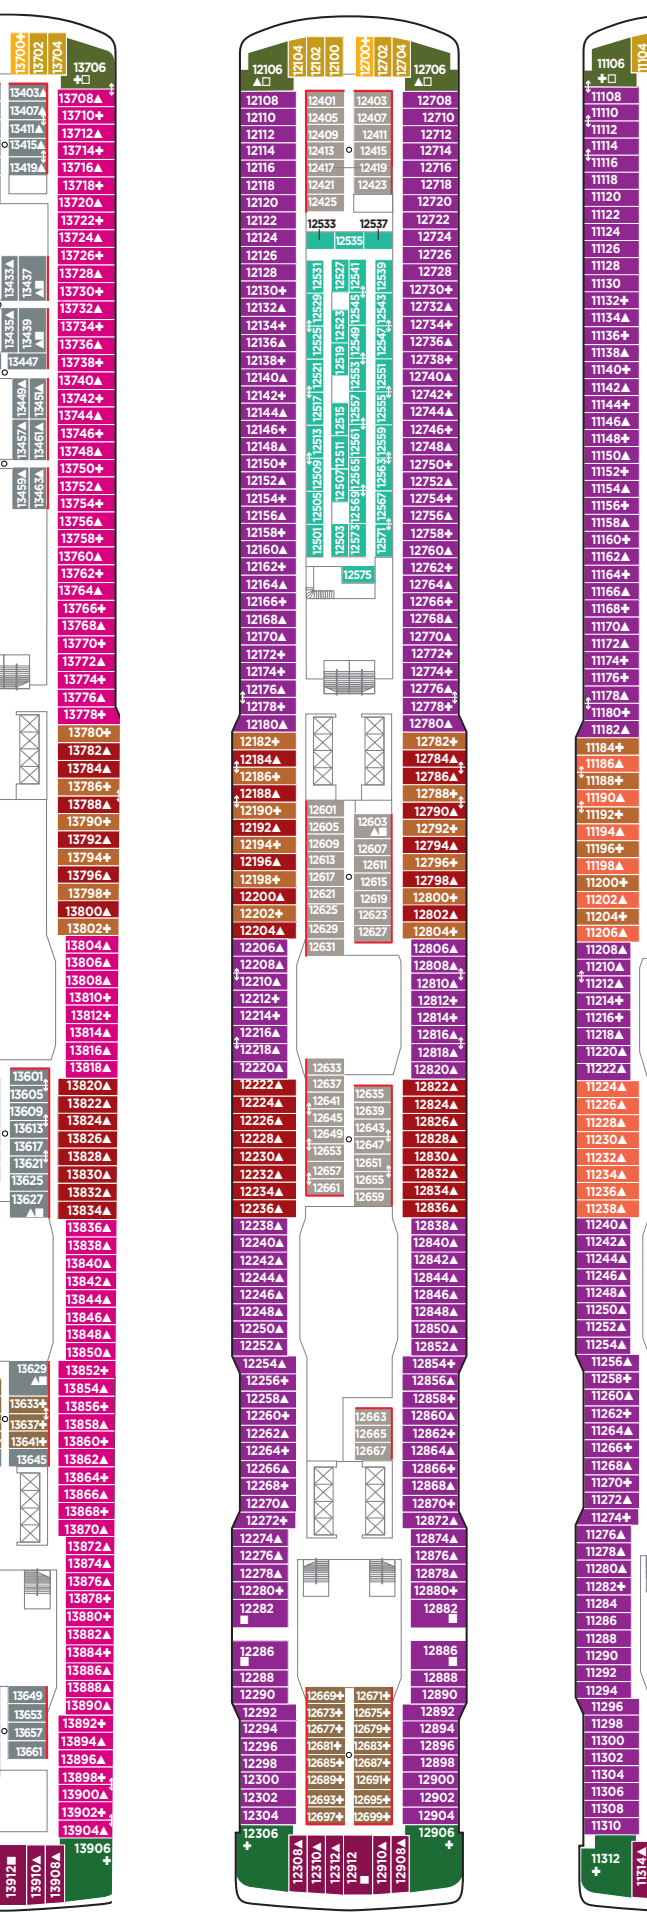

NORWEGIAN ESCAPE DECK PLANS

LEGEND

- Wheelchair Accessible
- ↕ Connecting staterooms
- ▲ Third-person occupancy available
- + Third- and/or fourth-person occupancy available
- ★ Third-, fourth- and/or fifth-person occupancy available
- ☆ Up to sixth-person occupancy available
- Inside stateroom door opens to center interior corridor and not towards balcony staterooms
- PrivaSea
- Stateroom equipped for the hearing-impaired
- Solid Inside Stateroom wall
- ⊠ Elevator
- RR Restroom

DECK 20

DECK 19

DECK 18

H2 H3 H6 HF

H9 HI HD

HA M4 M9 MA B1 B4 B9 BA IA

DECK 5

DECK 6

DECK 7

DECK 8

DECK 9

DECK 10

DECK 11

DECK 12

DECK 13

DECK 14

DECK 15

DECK 16