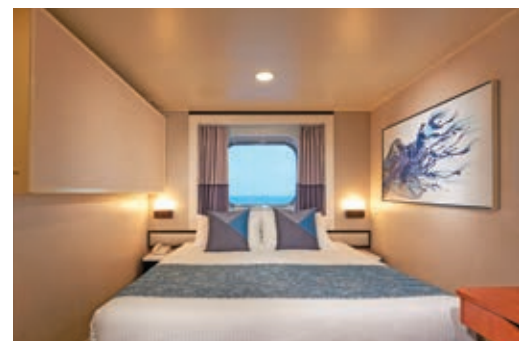

OF OCEANVIEW

These staterooms accommodate up to four guests and include great views, two lower beds that convert into a queen-size bed and additional bedding to accommodate up to two more guests.

OK OBSTRUCTED OCEANVIEW

With room for up to four guests, these staterooms offer a picture window or porthole with an obstructed view, two lower beds that convert to a queen-size bed, one pullman and one pullout trundle.

INSIDE STATEROOMS

These staterooms are the most affordable way to cruise with many of the same amenities as an Oceanview Stateroom. All have two lower beds.

I4 FAMILY INSIDE

These staterooms accommodate up to four guests and include two lower beds that convert into a queen-size bed and additional bedding to accommodate up to two more guests.