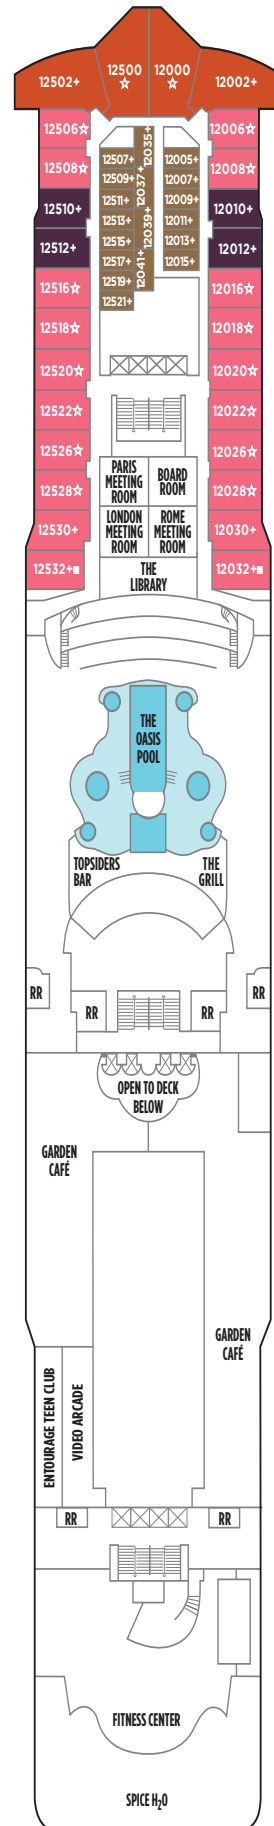

S6 SC SP I4

DECK 12