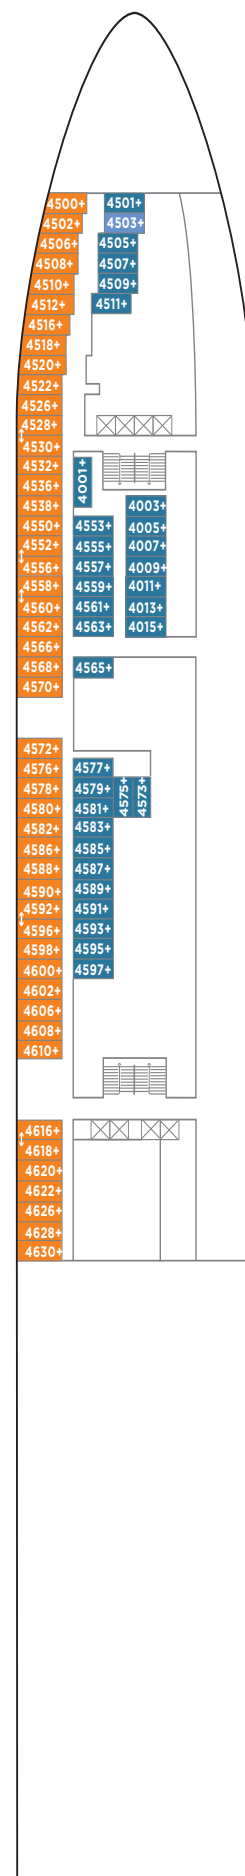

OF IF IX

DECK 4