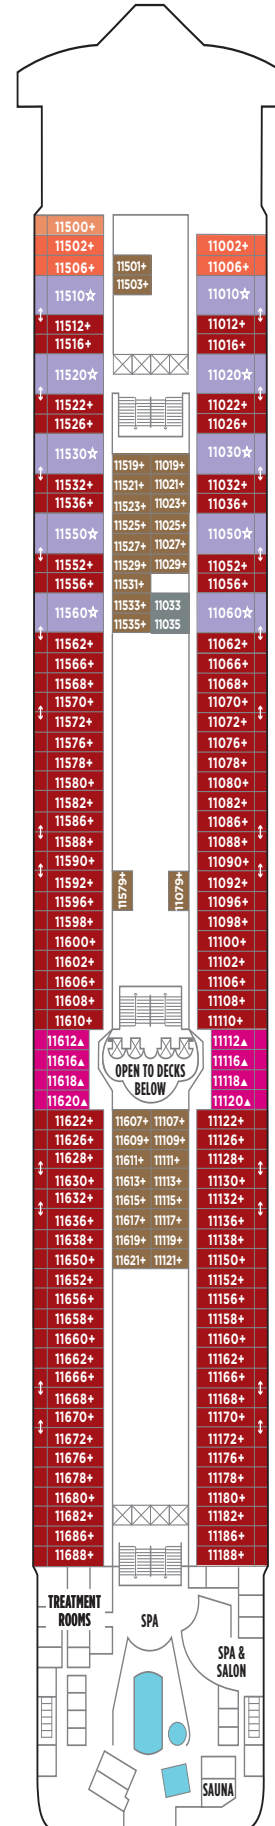

### SD FORWARD-FACING DELUXE PENTHOUSE WITH LARGE BALCONY

Featuring a large, forward-facing balcony, these Penthouses accommodate up to four guests and include a queen-size bed, luxury bath, plus a comfortable living and dining area.

### SP FAMILY SUITE

Bring the whole gang because this Suite sleeps up to six guests. It features a king-size bed separated for added privacy, double sofa bed, and some also have a double Murphy bed to accommodate two more. Everyone can hang out in the sitting area, and there is a luxury bath with shower. Butler and concierge included.

# NORWEGIAN STAR DECK PLANS

S1

DECK 14

S6 SC SP I4

DECK 12

S4 MA MB MX BA I4 IA

DECK 11

S2 SD SF SM BA BF B1 IA

DECK 10