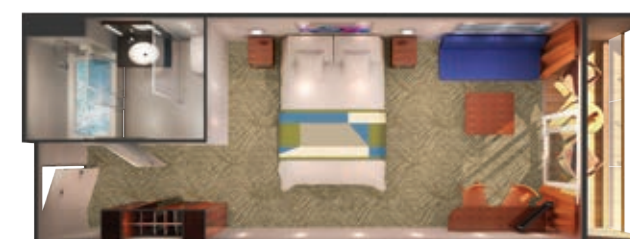

MA Club Balcony Suite. Sleeps up to four.