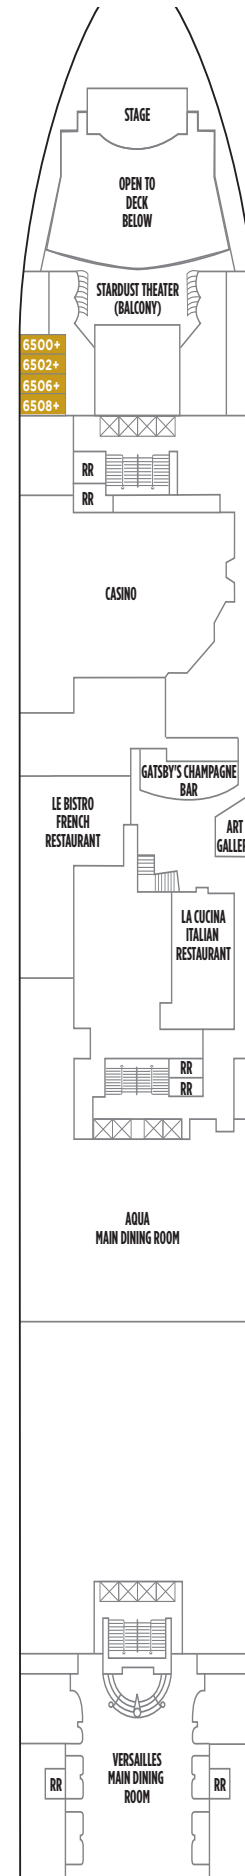

NORWEGIAN STAR DECK PLANS

LEGEND

- Wheelchair Accessible
- ↕ Connecting staterooms
- ▲ Third-person occupancy available
- ⊕ Third- and/or fourth-person occupancy available
- ☆ Up to sixth-person occupancy available
- ★ Up to seventh-person occupancy available
- ⊠ Elevator
- ⊞ Elevator
- RR Restroom
- PrivaSea (partially enclosed) balcony

S1

DECK 14

DECK 12

DECK 11

DECK 10

DECK 9

DECK 8

DECK 7

OA

DECK 6

DECK 5

DECK 4