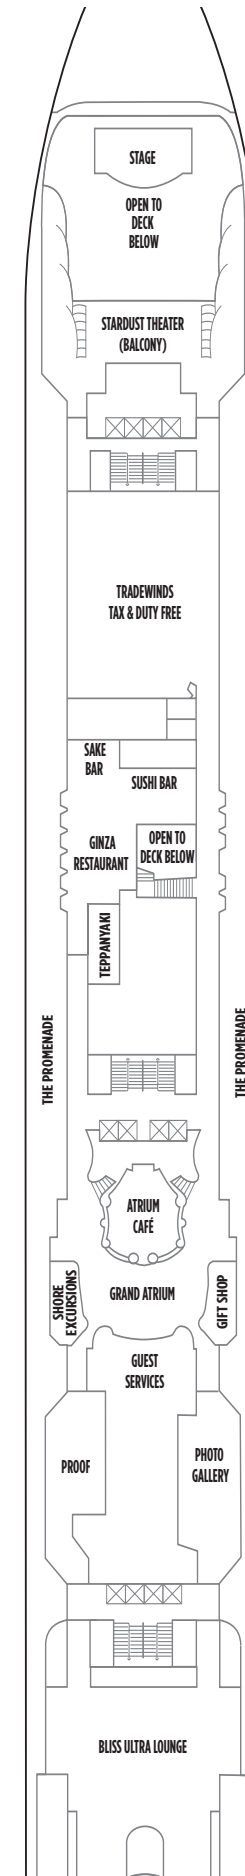

NORWEGIAN STAR DECK PLANS

LEGEND

- Wheelchair Accessible
- ↕ Connecting staterooms
- ▲ Third-person occupancy available
- ⊕ Third- and/or fourth-person occupancy available
- ☆ Up to sixth-person occupancy available
- ★ Up to seventh-person occupancy available
- ⊠ Elevator
- ⊞ Elevator
- RR Restroom
- PrivaSea (partially enclosed) balcony

S1

DECK 14

DECK 12

DECK 11

DECK 10

DECK 9

DECK 8

DECK 7

DECK 6

DECK 5

DECK 4