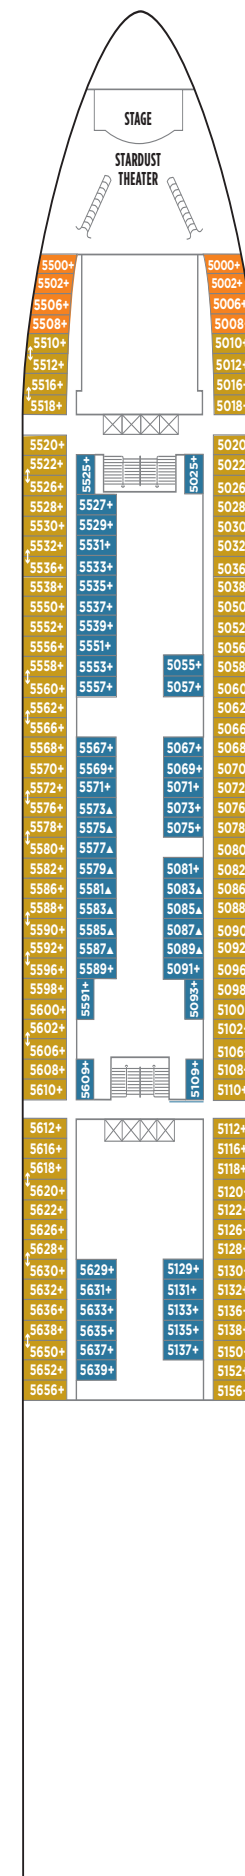

OA OF IF

DECK 5