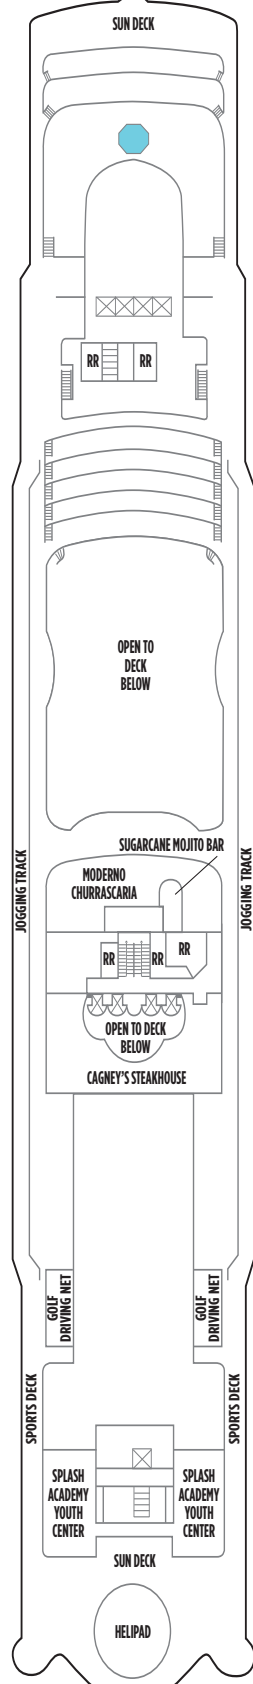

NORWEGIAN STAR DECK PLANS

LEGEND

- Wheelchair Accessible
- ↕ Connecting staterooms
- ▲ Third-person occupancy available
- ⊕ Third- and/or fourth-person occupancy available
- ☆ Up to sixth-person occupancy available
- ★ Up to seventh-person occupancy available
- ⊠ Elevator
- ⊞ Elevator
- RR Restroom
- PrivaSea (partially enclosed) balcony

S1

DECK 14