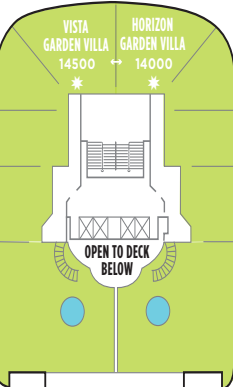

NORWEGIAN STAR DECK PLANS

LEGEND

- Wheelchair Accessible
- ↕ Connecting staterooms
- ▲ Third-person occupancy available
- ⊕ Third- and/or fourth-person occupancy available
- ☆ Up to sixth-person occupancy available
- ★ Up to seventh-person occupancy available
- ⊠ Elevator
- ⊞ Elevator
- RR Restroom
- PrivaSea (partially enclosed) balcony

S1

DECK 14