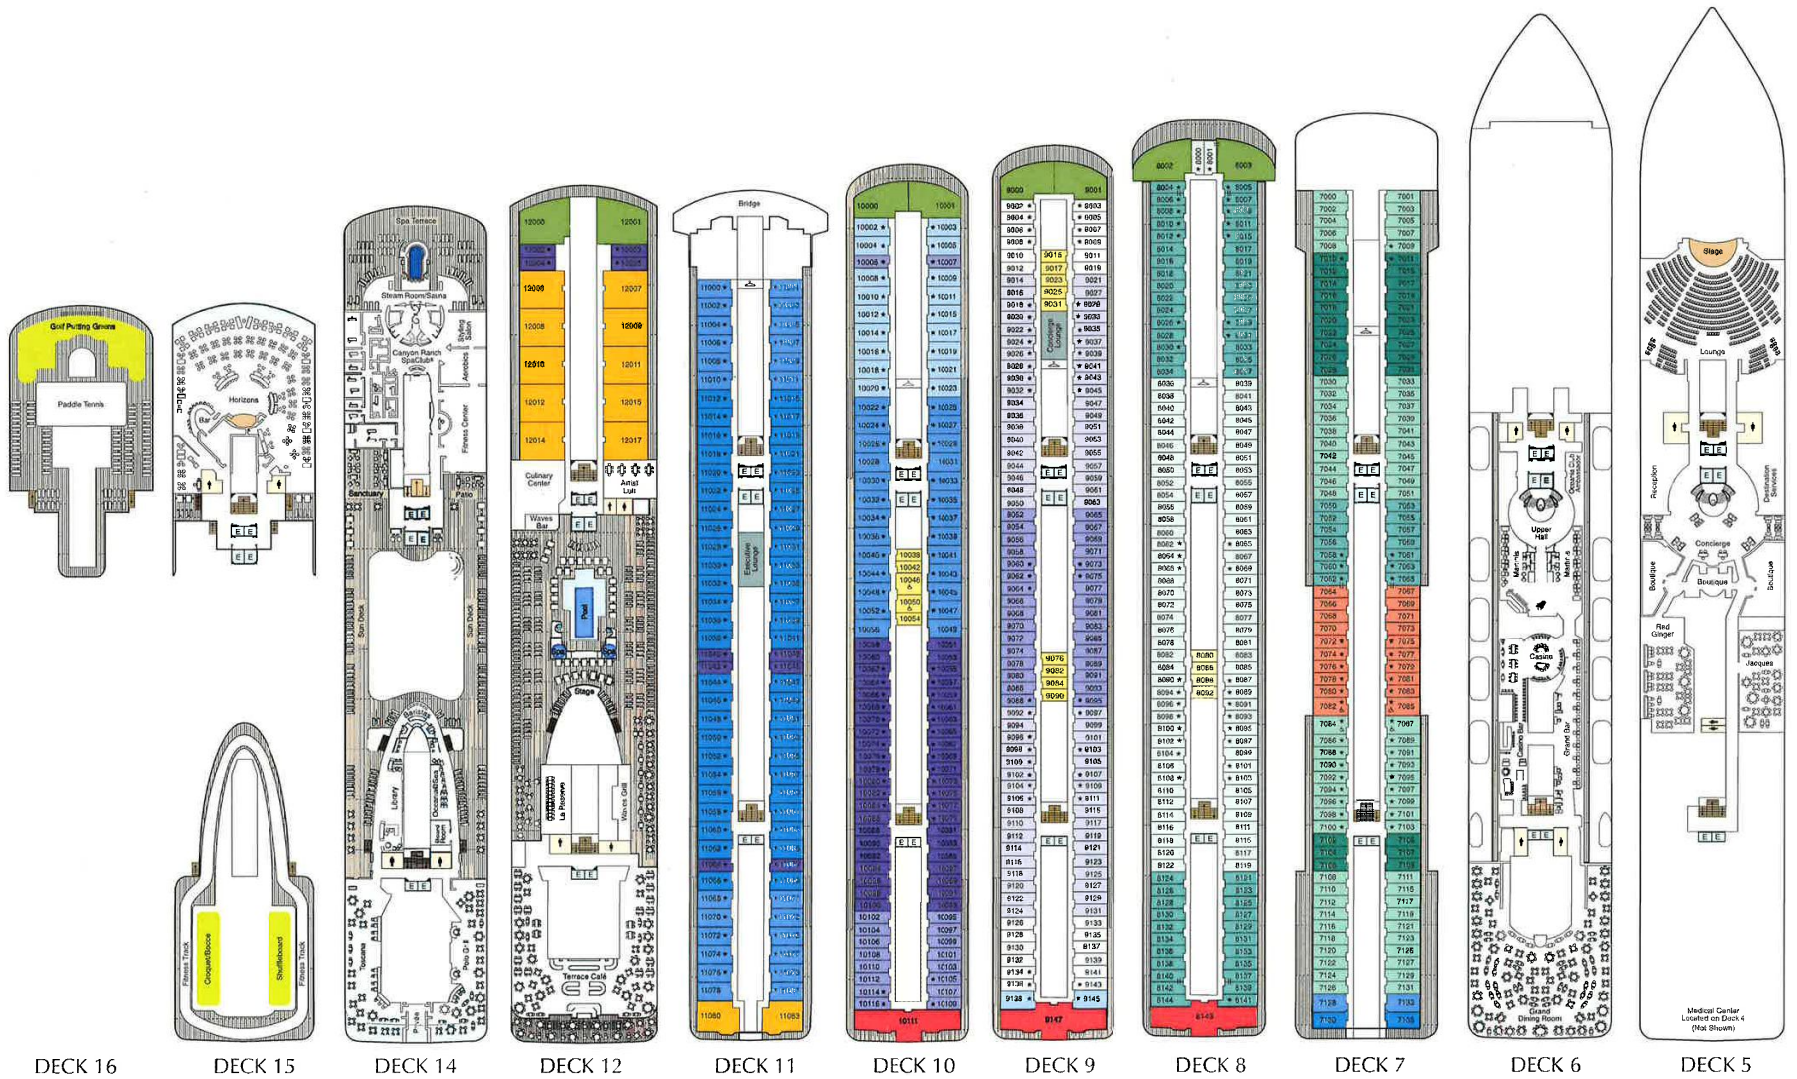

MARINA & RIVIERA DECK PLANS

SYMBOL LEGEND

- ♣ Restrooms
- E Elevator
- ☼ Laundrette
- POV Partially Obstructed Views
- || Connecting Staterooms
- ★ Triple with Sofabed
- ♿ Wheelchair Accessible

STATEROOM COLOR LEGEND

SHIPS' SPECIFICATIONS

Year Built: Marina 2011, Riviera 2012 • Gross Tonnage: 66,084 • Length: 784.9 feet • Beam: 105.64 feet
 Cruising Speed: 20 knots • Guest Decks: 11 • Guest Capacity (Double Occupancy): 1,250
 Staff Size: 800 • Guest To Staff Ratio: 1.56 to 1 • Nationality of Officers: European • Country of Registry: Marshall Islands

DECK 16

DECK 15

DECK 14

DECK 12

DECK 11

DECK 10

DECK 9

DECK 8

DECK 7

DECK 6

DECK 5