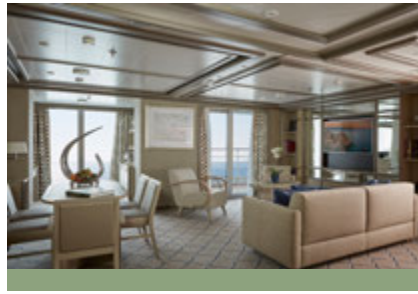

Images are intended as a general reference. Features, materials, finishes and layout may be different than shown.

SILVER MOON – Suite Diagrams

All suites feature:

- Butler service
- Refrigerator and bar setup stocked with your preferences
- Plush bathrobes
- Pillow menu
- Luxury bath amenities
- Complimentary Wifi for all suites
- Personalised stationery
- Umbrella
- Hair dryer
- Wall mounted USB-C mobile device chargers
- Direct-dial telephone(s)
- Champagne on arrival