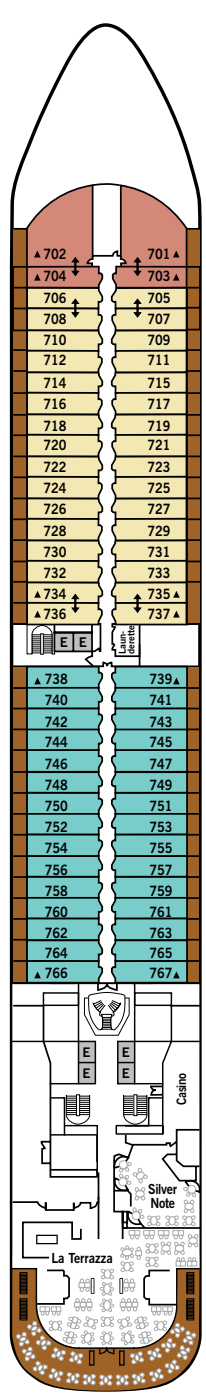

SILVER MOON – Deck Plans

DECK 4

- Atlantide
- Kaiseki
- .S.A.L.T. Kitchen
- .S.A.L.T. Bar
- .S.A.L.T. Lab

DECK 5

- Reception/ Guest Relations
- Shore Concierge
- Dolce Vita
- Venetian Lounge
- Future Cruise Manager

DECK 6

- Beauty Spa
- Fitness Centre

DECK 7

- La Terrazza
- Silver Note
- Casino

DECK 8

- Arts Café
- Boutique
- La Dame

DECK 9

- Panorama Lounge
- Connoisseur's Corner

DECK 10

- Pool Deck
- Pool Bar
- The Grill
- Whirlpool Area

DECK 11

- Observation Library
- Card Room
- Spaccanapoli
- Jogging Track

SUITE CATEGORIES

- Owner's Suite
- Grand Suite
- Royal Suite
- Silver Suite
- Deluxe Veranda Suite
- Superior Veranda Suite
- Classic Veranda Suite
- Panorama Suite
- Vista Suite

SPECIFICATIONS

- Crew 411
- Officers European
- Guests 596
- Tonnage 40,700
- Length 698 Feet / 212.8 Metres
- Width 86 Feet / 27 Metres
- Speed 19.8 Knots
- Passenger Decks 8
- 3rd Guest Capacity ▲
- Connecting Suites ↑↓
- Wheelchair Accessible Suites ♿
- 407, 409, 417, 931
- Built 2020
- Registry Bahamas