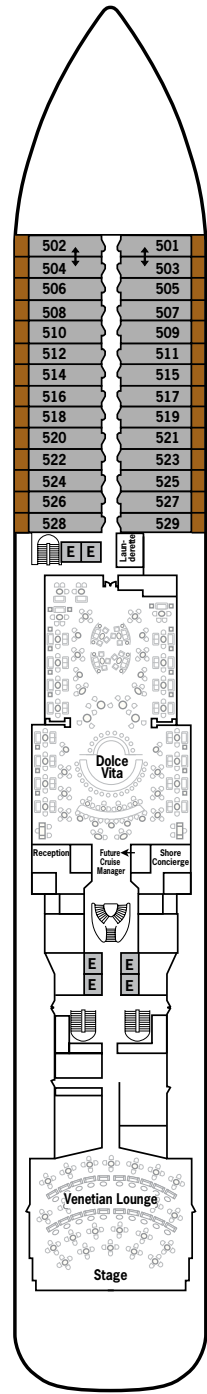

SILVER MOON – Deck Plans

DECK 4

- Atlantide
- Kaiseki
- .S.A.L.T. Kitchen
- .S.A.L.T. Bar
- .S.A.L.T. Lab

DECK 5

- Reception/ Guest Relations
- Shore Concierge
- Dolce Vita
- Venetian Lounge
- Future Cruise Manager

DECK 6

- Beauty Spa
- Fitness Centre

DECK 7

- La Terrazza
- Silver Note
- Casino

DECK 8

- Arts Café
- Boutique
- La Dame

DECK 9

- Panorama Lounge
- Connoisseur's Corner

DECK 10

- Pool Deck
- Pool Bar
- The Grill
- Whirlpool Area

DECK 11

- Observation Library
- Card Room
- Spaccanapoli
- Jogging Track

SUITE CATEGORIES

- Owner's Suite
- Grand Suite
- Royal Suite
- Silver Suite
- Deluxe Veranda Suite
- Superior Veranda Suite
- Classic Veranda Suite
- Panorama Suite
- Vista Suite

SPECIFICATIONS

- Crew 411
- Officers European
- Guests 596
- Tonnage 40,700
- Length 698 Feet / 212.8 Metres
- Width 86 Feet / 27 Metres
- Speed 19.8 Knots
- Passenger Decks 8
- 3rd Guest Capacity ▲
- Connecting Suites ↑↓
- Wheelchair Accessible Suites ♿
- 407, 409, 417, 931
- Built 2020
- Registry Bahamas