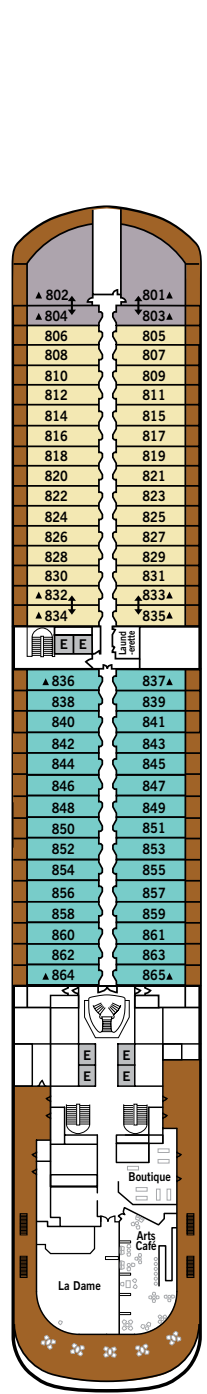

SILVER MOON – Deck Plans

DECK 4

- Atlantide
- Kaiseki
- .S.A.L.T. Kitchen
- .S.A.L.T. Bar
- .S.A.L.T. Lab

DECK 5

- Reception/ Guest Relations
- Shore Concierge
- Dolce Vita
- Venetian Lounge
- Future Cruise Manager

DECK 6

- Beauty Spa
- Fitness Centre

DECK 7

- La Terrazza
- Silver Note
- Casino

DECK 8

- Arts Café
- Boutique
- La Dame

DECK 9

- Panorama Lounge
- Connoisseur's Corner

SPECIFICATIONS

- Crew 411
- Officers European
- Guests 596
- Tonnage 40,700
- Length 698 Feet / 212.8 Metres
- Width 86 Feet / 27 Metres
- Speed 19.8 Knots
- Passenger Decks 8
- 3rd Guest Capacity ▲
- Connecting Suites ↑↓
- Wheelchair Accessible Suites ♿
- 407, 409, 417, 931
- Built 2020
- Registry Bahamas