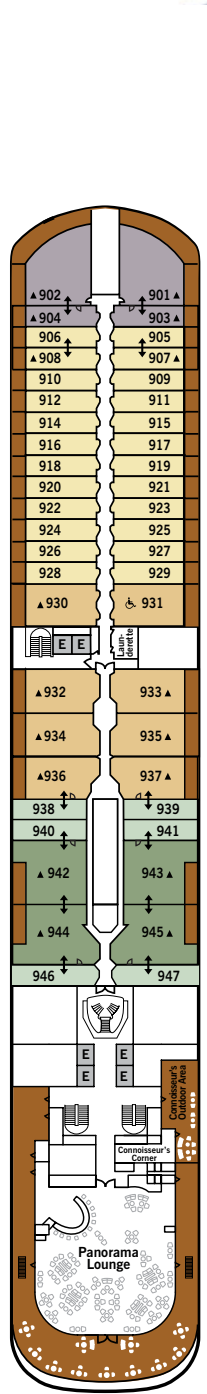

SILVER MOON – Deck Plans

DECK 4

- Atlantide
- Kaiseki
- .S.A.L.T. Kitchen
- .S.A.L.T. Bar
- .S.A.L.T. Lab

DECK 5

- Reception/ Guest Relations
- Shore Concierge
- Dolce Vita
- Venetian Lounge
- Future Cruise Manager

DECK 6

- Beauty Spa
- Fitness Centre

DECK 7

- La Terrazza
- Silver Note
- Casino

DECK 8

- Arts Café
- Boutique
- La Dame

DECK 9

- Panorama Lounge
- Connoisseur's Corner

DECK 10

- Pool Deck
- Pool Bar
- The Grill
- Whirlpool Area

DECK 11

- Observation Library
- Card Room
- Spaccanapoli
- Jogging Track

SUITE CATEGORIES

- Owner's Suite
- Grand Suite
- Royal Suite
- Silver Suite
- Deluxe Veranda Suite
- Superior Veranda Suite
- Classic Veranda Suite
- Panorama Suite
- Vista Suite

SPECIFICATIONS

- Crew 411
- Officers European
- Guests 596
- Tonnage 40,700
- Length 698 Feet / 212.8 Metres
- Width 86 Feet / 27 Metres
- Speed 19.8 Knots
- Passenger Decks 8
- 3rd Guest Capacity ▲
- Connecting Suites ↑↓
- Wheelchair Accessible Suites ♿
- 407, 409, 417, 931
- Built 2020
- Registry Bahamas