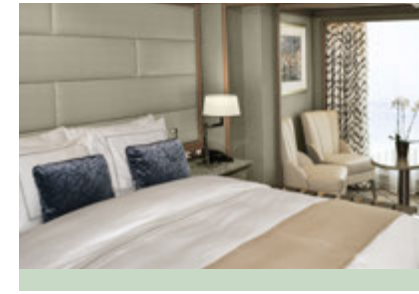

Images are intended as a general reference. Features, materials, finishes and layout may be different than shown.

SILVER MOON – Suite Diagrams

All suites feature:

- Butler service
- Refrigerator and bar setup stocked with your preferences
- Plush bathrobes
- Pillow menu
- Luxury bath amenities
- Complimentary Wifi for all suites
- Personalised stationery
- Umbrella
- Hair dryer
- Wall mounted USB-C mobile device chargers
- Direct-dial telephone(s)
- Champagne on arrival

TWO BEDROOM: 1281-1389 SQ FT / 119-129 M²
INCLUDING VERANDA (129 SQ FT / 12 M²)

- Large veranda with patio furniture and floor-to-ceiling glass doors; bedroom two has additional large picture window
- Living room with sitting area; bedroom two has additional sitting area
- Separate dining area
- Twin beds or king-sized bed; bedroom two has additional twin beds or queen-sized bed
- Marble bathroom with double vanity, separate shower and full-sized bath, plus a powder room; bedroom two has additional marble bathroom with shower
- Custom-made luxury bed mattresses
- Walk-in wardrobe(s) with personal safe
- Vanity table(s)
- Writing desk(s)
- One 55" / 140 cm and one 40" / 102 cm flat-screen HD TVs in main suite, plus one 40" / 102 cm flat-screen HD TV in bedroom two
- Interactive Media Library
- Bose® Sound system with bluetooth connectivity
- Illy® espresso machine
- Unlimited Premium Wifi