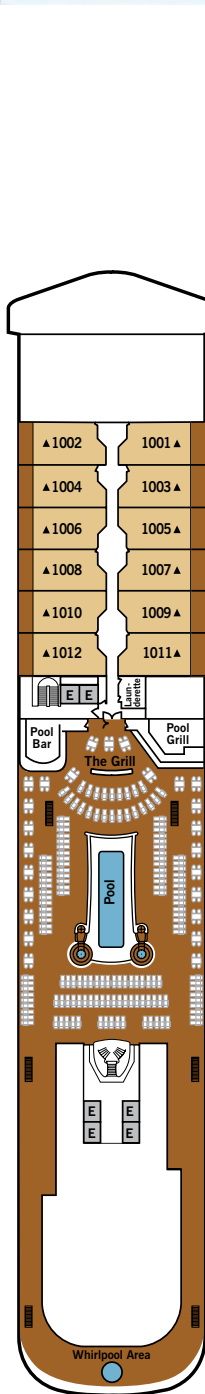

SILVER MOON – Deck Plans

DECK 4

- Atlantide
- Kaiseki
- .S.A.L.T. Kitchen
- .S.A.L.T. Bar
- .S.A.L.T. Lab

DECK 5

- Reception/ Guest Relations
- Shore Concierge
- Dolce Vita
- Venetian Lounge
- Future Cruise Manager

DECK 6

- Beauty Spa
- Fitness Centre

DECK 7

- La Terrazza
- Silver Note
- Casino

DECK 8

- Arts Café
- Boutique
- La Dame

DECK 9

- Panorama Lounge
- Connoisseur's Corner

SPECIFICATIONS

- Crew 411
- Officers European
- Guests 596
- Tonnage 40,700
- Length 698 Feet / 212.8 Metres
- Width 86 Feet / 27 Metres
- Speed 19.8 Knots
- Passenger Decks 8
- 3rd Guest Capacity ▲
- Connecting Suites ↑↓
- Wheelchair Accessible Suites ♿
- 407, 409, 417, 931
- Built 2020
- Registry Bahamas