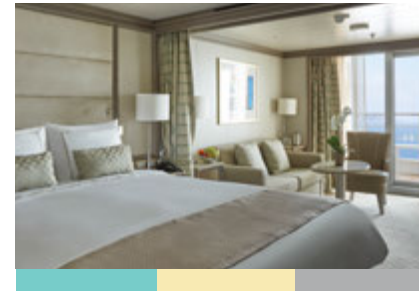

Images are intended as a general reference. Features, materials, finishes and layout may be different than shown.

SILVER MOON – Suite Diagrams

All suites feature:

- Butler service
- Refrigerator and bar setup stocked with your preferences
- Plush bathrobes
- Pillow menu
- Luxury bath amenities
- Complimentary Wifi for all suites
- Personalised stationery
- Umbrella
- Hair dryer
- Wall mounted USB-C mobile device chargers
- Direct-dial telephone(s)
- Champagne on arrival

OWNER'S SUITE

Available as a one-bedroom configuration or as a two-bedroom by adjoining with a Panorama suite (as illustrated)

ONE BEDROOM: 947-1055 SQ FT / 88-98 M²
INCLUDING VERANDA (129 SQ FT / 12 M²)

TWO BEDROOM: 1281-1389 SQ FT / 119-129 M²
INCLUDING VERANDA (129 SQ FT / 12 M²)

- Large veranda with patio furniture and floor-to-ceiling glass doors; bedroom two has additional large picture window
- Living room with sitting area; bedroom two has additional sitting area
- Separate dining area
- Twin beds or king-sized bed; bedroom two has additional twin beds or queen-sized bed
- Marble bathroom with double vanity, separate shower and full-sized bath, plus a powder room; bedroom two has additional marble bathroom with shower
- Custom-made luxury bed mattresses
- Walk-in wardrobe(s) with personal safe
- Vanity table(s)
- Writing desk(s)
- One 55" / 140 cm and one 40" / 102 cm flat-screen HD TVs in main suite, plus one 40" / 102 cm flat-screen HD TV in bedroom two
- Interactive Media Library
- Bose® Sound system with bluetooth connectivity
- Illy® espresso machine
- Unlimited Premium Wifi