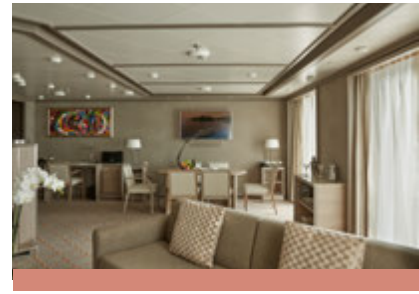

Images are intended as a general reference. Features, materials, finishes and layout may be different than shown.

SILVER MOON – Suite Diagrams

All suites feature:

- Butler service
- Refrigerator and bar setup stocked with your preferences
- Plush bathrobes
- Pillow menu
- Luxury bath amenities
- Complimentary Wifi for all suites
- Personalised stationery
- Umbrella
- Hair dryer
- Wall mounted USB-C mobile device chargers
- Direct-dial telephone(s)
- Champagne on arrival