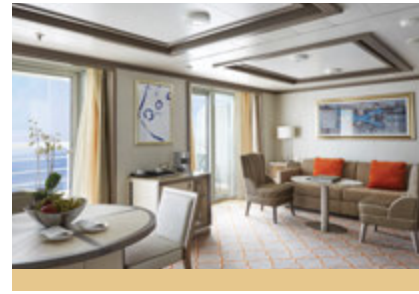

Images are intended as a general reference. Features, materials, finishes and layout may be different than shown.

SILVER MOON – Suite Diagrams

All suites feature:

- Butler service
- Refrigerator and bar setup stocked with your preferences
- Plush bathrobes
- Pillow menu
- Luxury bath amenities
- Complimentary Wifi for all suites
- Personalised stationery
- Umbrella
- Hair dryer
- Wall mounted USB-C mobile device chargers
- Direct-dial telephone(s)
- Champagne on arrival