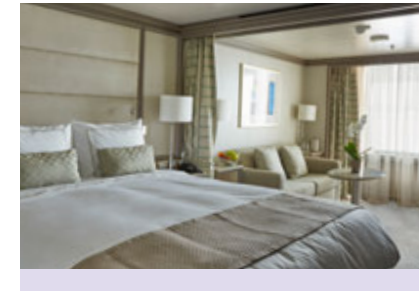

Images are intended as a general reference. Features, materials, finishes and layout may be different than shown.

SILVER MOON – Suite Diagrams

All suites feature:

- Butler service
- Refrigerator and bar setup stocked with your preferences
- Plush bathrobes
- Pillow menu
- Luxury bath amenities
- Complimentary Wifi for all suites
- Personalised stationery
- Umbrella
- Hair dryer
- Wall mounted USB-C mobile device chargers
- Direct-dial telephone(s)
- Champagne on arrival

TWO BEDROOM: 1281-1389 SQ FT / 119-129 M²
INCLUDING VERANDA (129 SQ FT / 12 M²)

- Large veranda with patio furniture and floor-to-ceiling glass doors; bedroom two has additional large picture window
- Living room with sitting area; bedroom two has additional sitting area
- Separate dining area
- Twin beds or king-sized bed; bedroom two has additional twin beds or queen-sized bed
- Marble bathroom with double vanity, separate shower and full-sized bath, plus a powder room; bedroom two has additional marble bathroom with shower
- Custom-made luxury bed mattresses
- Walk-in wardrobe(s) with personal safe
- Vanity table(s)
- Writing desk(s)
- One 55" / 140 cm and one 40" / 102 cm flat-screen HD TVs in main suite, plus one 40" / 102 cm flat-screen HD TV in bedroom two
- Interactive Media Library
- Bose® Sound system with bluetooth connectivity
- Illy® espresso machine
- Unlimited Premium Wifi