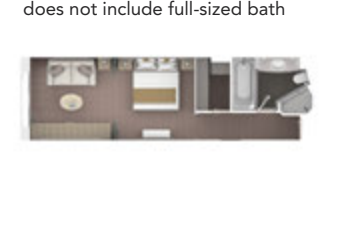

* Wheelchair accessible suite does not include full-sized bath