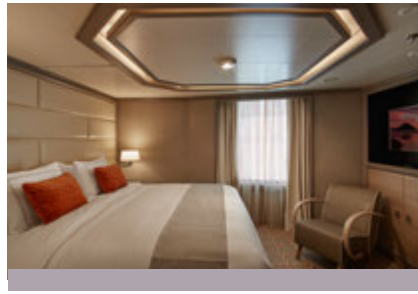

Images are intended as a general reference. Features, materials, finishes and layout may be different than shown.

SILVER MOON – Suite Diagrams

All suites feature:

- Butler service
- Refrigerator and bar setup stocked with your preferences
- Plush bathrobes
- Pillow menu
- Luxury bath amenities
- Complimentary Wifi for all suites
- Personalised stationery
- Umbrella
- Hair dryer
- Wall mounted USB-C mobile device chargers
- Direct-dial telephone(s)
- Champagne on arrival