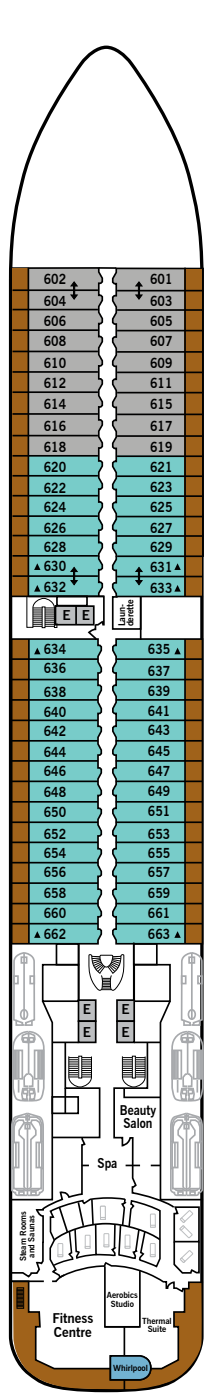

SILVER MOON – Deck Plans

DECK 4

- Atlantide
- Kaiseki
- .S.A.L.T. Kitchen
- .S.A.L.T. Bar
- .S.A.L.T. Lab

DECK 5

- Reception/ Guest Relations
- Shore Concierge
- Dolce Vita
- Venetian Lounge
- Future Cruise Manager

DECK 6

- Beauty Spa
- Fitness Centre

DECK 7

- La Terrazza
- Silver Note
- Casino

DECK 8

- Arts Café
- Boutique
- La Dame

DECK 9

- Panorama Lounge
- Connoisseur's Corner

DECK 10

- Pool Deck
- Pool Bar
- The Grill
- Whirlpool Area

DECK 11

- Observation Library
- Card Room
- Spaccanapoli
- Jogging Track

SUITE CATEGORIES

- Owner's Suite
- Grand Suite
- Royal Suite
- Silver Suite
- Deluxe Veranda Suite
- Superior Veranda Suite
- Classic Veranda Suite
- Panorama Suite
- Vista Suite

SPECIFICATIONS

- Crew 411
- Officers European
- Guests 596
- Tonnage 40,700
- Length 698 Feet / 212.8 Metres
- Width 86 Feet / 27 Metres
- Speed 19.8 Knots
- Passenger Decks 8
- 3rd Guest Capacity ▲
- Connecting Suites ↑↓
- Wheelchair Accessible Suites ♿
- 407, 409, 417, 931
- Built 2020
- Registry Bahamas