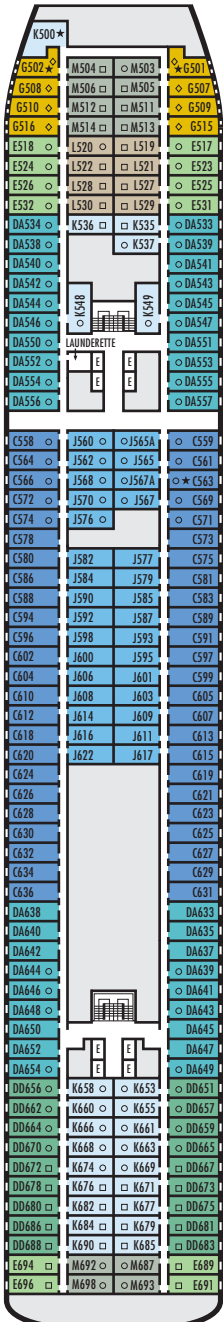

**A DECK**  
Staterooms 700-848

**MAIN DECK**  
Staterooms 500-698

**LOWER PROMENADE DECK**  
Staterooms 300-423

**PROMENADE DECK**

**UPPER PROMENADE DECK**

**STATEROOM SYMBOL LEGEND**

- Quad (2 lower beds, 1 sofa bed, 1 upper)
- Triple (2 lower beds, 1 sofa bed)
- △ Partial sea view
- × Fully obstructed view
- ⊕ Connecting rooms
- ◇ These staterooms have portholes instead of windows

**ACCESSIBILITY STATEROOM SYMBOL LEGEND**

- ♿ Stateroom CA367 is fully accessible, roll-in shower only, wheelchair-accessible doorways
- ★ Suites SA030, B200 & B202 and staterooms K500, G501, G502, C563, FF829 & FF831 are ambulatory accessible, shower only with small step, step into bathroom, standard interior and exterior door size. Staterooms EE390, EE389, G704, G706, G709 & G711 are ambulatory accessible, roll-in shower only, wheelchair-accessible doorways.

**SHIP SPECIFICATIONS & FACILITIES**

- 1,258 Guests
- 569 Crew
- 55,575 Gross Tons
- 719 Feet Long
- 9 Guest Decks
- Wraparound Promenade Deck
- 6 Restaurants & Cafes
- 6 Entertainment Venues
- 6 Lounges/Bars
- 2 Outdoor Swimming Pools (one with sliding glass roof)
- Spa & Salon
- Fitness Center
- Suite Lounge
- Duty-free Shops
- Library/Internet Cafe
- Onboard Wi-Fi Access
- Casino
- Sport Courts

The deck plans are color-coded by category of stateroom, and the category letter precedes the stateroom number in each room. All staterooms are equipped with flat-panel television, DVD player, telephone and multichannel music.