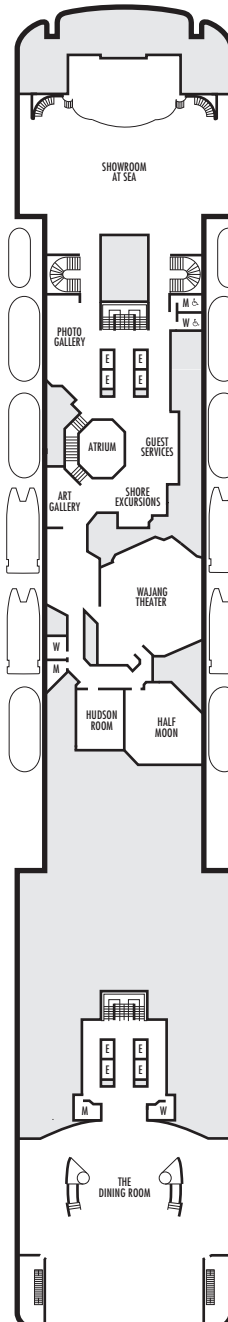

**A DECK**  
Staterooms 700-848

**MAIN DECK**  
Staterooms 500-698

**LOWER PROMENADE DECK**  
Staterooms 300-423

**PROMENADE DECK**

**UPPER PROMENADE DECK**

**STATEROOM SYMBOL LEGEND**

- Quad (2 lower beds, 1 sofa bed, 1 upper)
- Triple (2 lower beds, 1 sofa bed)
- △ Partial sea view
- × Fully obstructed view
- ⊕ Connecting rooms
- ◇ These staterooms have portholes instead of windows

**ACCESSIBILITY STATEROOM SYMBOL LEGEND**

- ♿ Stateroom CA367 is fully accessible, roll-in shower only, wheelchair-accessible doorways
- ★ Suites SA030, B200 & B202 and staterooms K500, G501, G502, C563, FF829 & FF831 are ambulatory accessible, shower only with small step, step into bathroom, standard interior and exterior door size. Staterooms EE390, EE389, G704, G706, G709 & G711 are ambulatory accessible, roll-in shower only, wheelchair-accessible doorways.

**SHIP SPECIFICATIONS & FACILITIES**

- 1,258 Guests
- 569 Crew
- 55,575 Gross Tons
- 719 Feet Long
- 9 Guest Decks
- Wraparound Promenade Deck
- 6 Restaurants & Cafes
- 6 Entertainment Venues
- 6 Lounges/Bars
- 2 Outdoor Swimming Pools (one with sliding glass roof)
- Spa & Salon
- Fitness Center
- Suite Lounge
- Duty-free Shops
- Library/Internet Cafe
- Onboard Wi-Fi Access
- Casino
- Sport Courts

The deck plans are color-coded by category of stateroom, and the category letter precedes the stateroom number in each room. All staterooms are equipped with flat-panel television, DVD player, telephone and multichannel music.