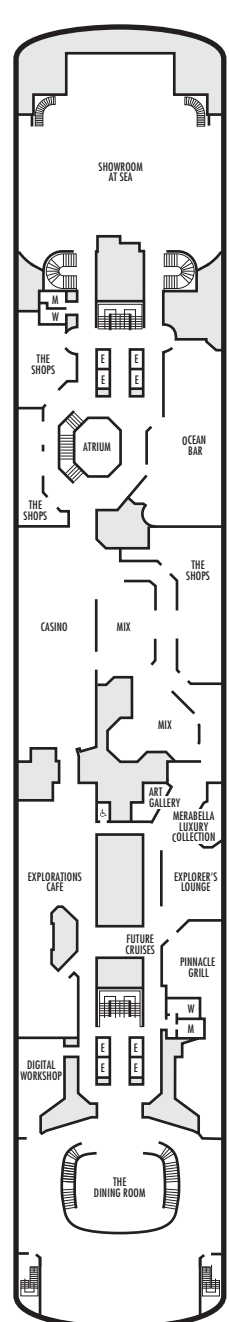

**A DECK**  
Staterooms 700-848

**MAIN DECK**  
Staterooms 500-698

**LOWER PROMENADE DECK**  
Staterooms 300-423

**PROMENADE DECK**

**UPPER PROMENADE DECK**

**STATEROOM SYMBOL LEGEND**

- Quad (2 lower beds, 1 sofa bed, 1 upper)
- Triple (2 lower beds, 1 sofa bed)
- △ Partial sea view
- × Fully obstructed view
- ⊕ Connecting rooms
- ◇ These staterooms have portholes instead of windows

**ACCESSIBILITY STATEROOM SYMBOL LEGEND**

- ♿ Stateroom CA367 is fully accessible, roll-in shower only, wheelchair-accessible doorways
- ★ Suites SA030, B200 & B202 and staterooms K500, G501, G502, C563, FF829 & FF831 are ambulatory accessible, shower only with small step, step into bathroom, standard interior and exterior door size. Staterooms EE390, EE389, G704, G706, G709 & G711 are ambulatory accessible, roll-in shower only, wheelchair-accessible doorways.

**SHIP SPECIFICATIONS & FACILITIES**

- 1,258 Guests
- 569 Crew
- 55,575 Gross Tons
- 719 Feet Long
- 9 Guest Decks
- Wraparound Promenade Deck
- 6 Restaurants & Cafes
- 6 Entertainment Venues
- 6 Lounges/Bars
- 2 Outdoor Swimming Pools (one with sliding glass roof)
- Spa & Salon
- Fitness Center
- Suite Lounge
- Duty-free Shops
- Library/Internet Cafe
- Onboard Wi-Fi Access
- Casino
- Sport Courts

The deck plans are color-coded by category of stateroom, and the category letter precedes the stateroom number in each room. All staterooms are equipped with flat-panel television, DVD player, telephone and multichannel music.