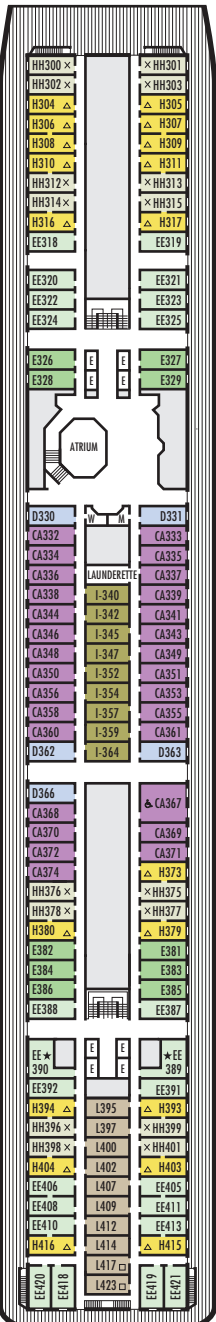

**A DECK**  
Staterooms 700-848

**MAIN DECK**  
Staterooms 500-698

**LOWER PROMENADE DECK**  
Staterooms 300-423

**PROMENADE DECK**

**UPPER PROMENADE DECK**

**STATEROOM SYMBOL LEGEND**

- Quad (2 lower beds, 1 sofa bed, 1 upper)
- Triple (2 lower beds, 1 sofa bed)
- △ Partial sea view
- × Fully obstructed view
- ⊕ Connecting rooms
- ◇ These staterooms have portholes instead of windows

**ACCESSIBILITY STATEROOM SYMBOL LEGEND**

- ♿ Stateroom CA367 is fully accessible, roll-in shower only, wheelchair-accessible doorways
- ★ Suites SA030, B200 & B202 and staterooms K500, G501, G502, C563, FF829 & FF831 are ambulatory accessible, shower only with small step, step into bathroom, standard interior and exterior door size. Staterooms EE390, EE389, G704, G706, G709 & G711 are ambulatory accessible, roll-in shower only, wheelchair-accessible doorways.

**SHIP SPECIFICATIONS & FACILITIES**

- 1,258 Guests
- 569 Crew
- 55,575 Gross Tons
- 719 Feet Long
- 9 Guest Decks
- Wraparound Promenade Deck
- 6 Restaurants & Cafes
- 6 Entertainment Venues
- 6 Lounges/Bars
- 2 Outdoor Swimming Pools (one with sliding glass roof)
- Spa & Salon
- Fitness Center
- Suite Lounge
- Duty-free Shops
- Library/Internet Cafe
- Onboard Wi-Fi Access
- Casino
- Sport Courts

The deck plans are color-coded by category of stateroom, and the category letter precedes the stateroom number in each room. All staterooms are equipped with flat-panel television, DVD player, telephone and multichannel music.