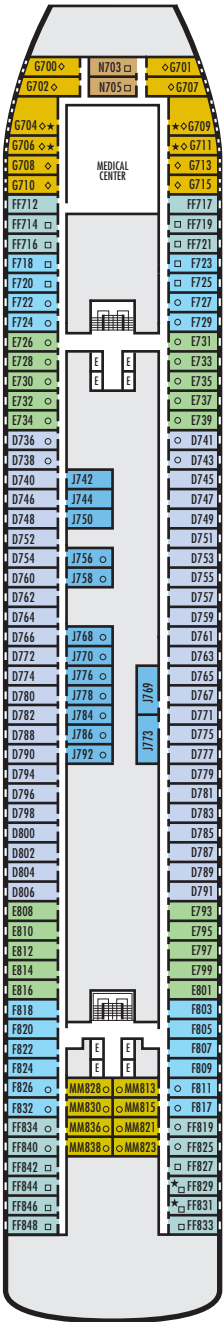

**A DECK**  
Staterooms 700-848

**MAIN DECK**  
Staterooms 500-698

**LOWER PROMENADE DECK**  
Staterooms 300-423

**PROMENADE DECK**

**UPPER PROMENADE DECK**

**STATEROOM SYMBOL LEGEND**

- Quad (2 lower beds, 1 sofa bed, 1 upper)
- Triple (2 lower beds, 1 sofa bed)
- △ Partial sea view
- × Fully obstructed view
- ⊕ Connecting rooms
- ◇ These staterooms have portholes instead of windows

**ACCESSIBILITY STATEROOM SYMBOL LEGEND**

- ♿ Stateroom CA367 is fully accessible, roll-in shower only, wheelchair-accessible doorways
- ★ Suites SA030, B200 & B202 and staterooms K500, G501, G502, C563, FF829 & FF831 are ambulatory accessible, shower only with small step, step into bathroom, standard interior and exterior door size. Staterooms EE390, EE389, G704, G706, G709 & G711 are ambulatory accessible, roll-in shower only, wheelchair-accessible doorways.

**SHIP SPECIFICATIONS & FACILITIES**

- 1,258 Guests
- 569 Crew
- 55,575 Gross Tons
- 719 Feet Long
- 9 Guest Decks
- Wraparound Promenade Deck
- 6 Restaurants & Cafes
- 6 Entertainment Venues
- 6 Lounges/Bars
- 2 Outdoor Swimming Pools (one with sliding glass roof)
- Spa & Salon
- Fitness Center
- Suite Lounge
- Duty-free Shops
- Library/Internet Cafe
- Onboard Wi-Fi Access
- Casino
- Sport Courts

The deck plans are color-coded by category of stateroom, and the category letter precedes the stateroom number in each room. All staterooms are equipped with flat-panel television, DVD player, telephone and multichannel music.